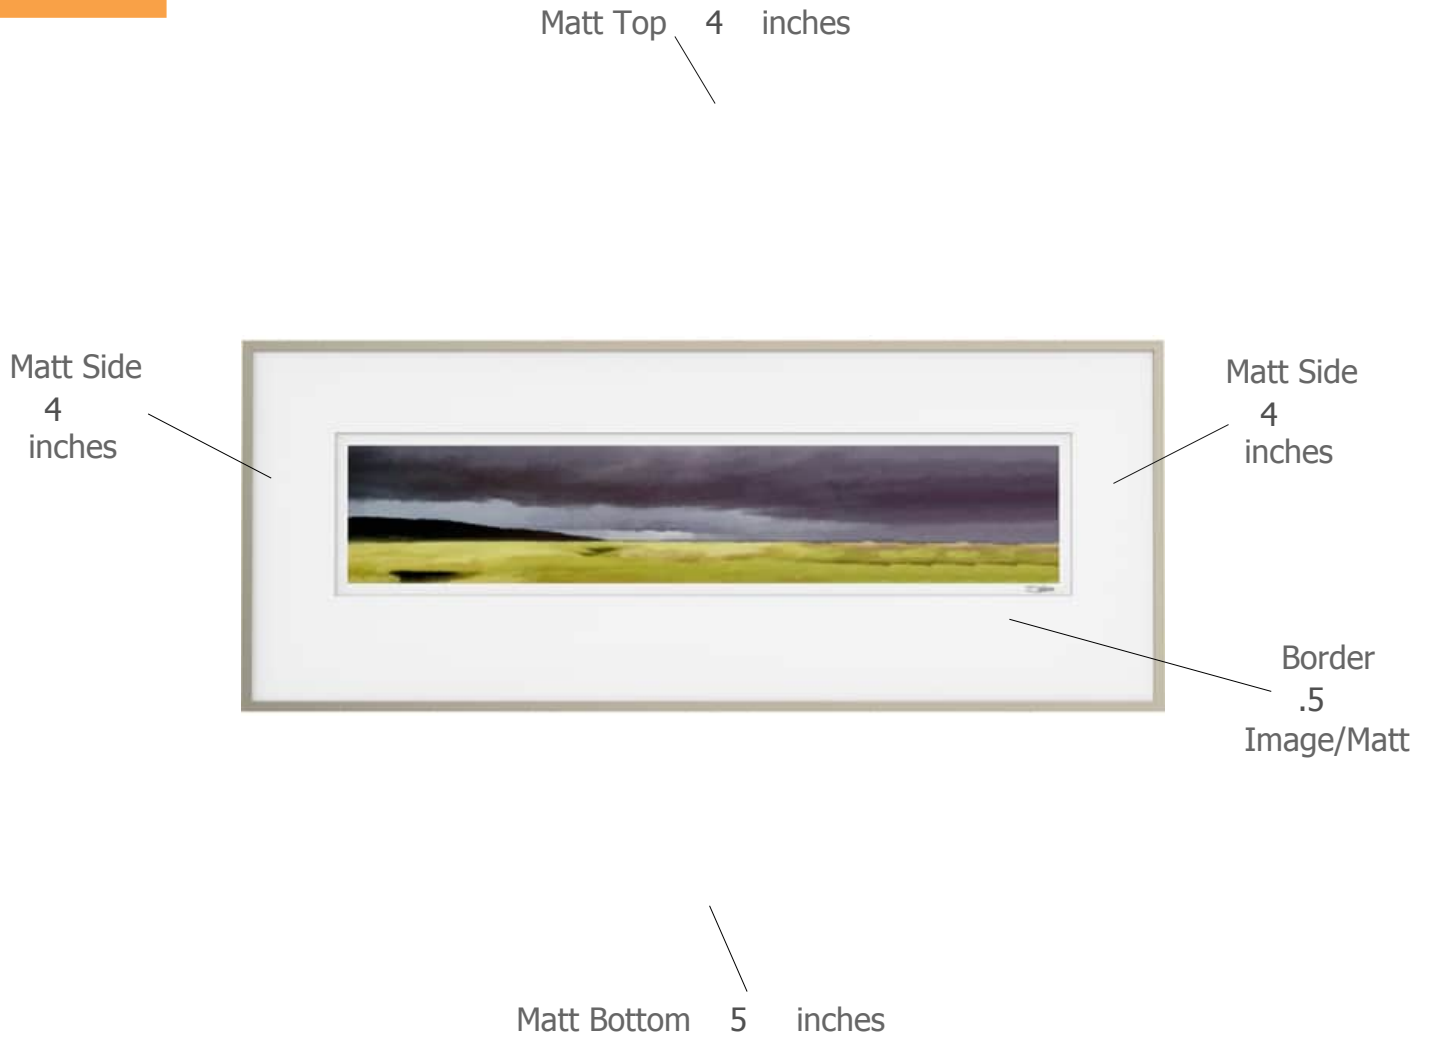

Suggested Framing

Print Title: **Marsh Grass**

Molding Profile:

Matt Color: Whitecap - Larson Juhl - #A4803 OR Peterboro Chalk A72

Frame Size: 16 inches high by 40 inches wide

Print Size: 6 inches high by 31 inches wide