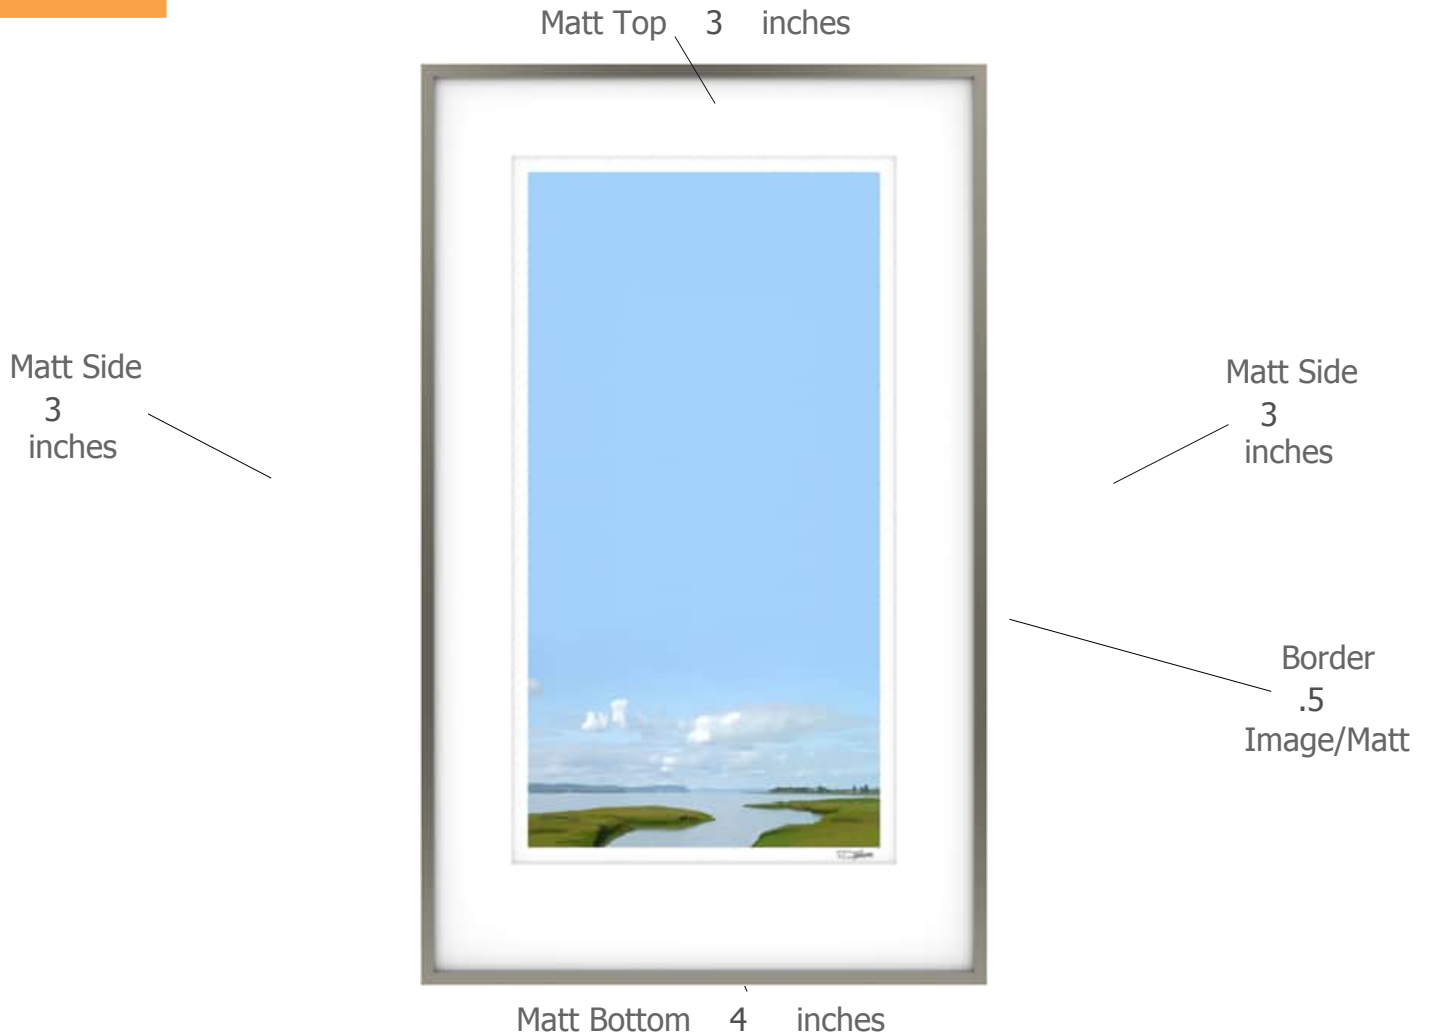

Suggested Framing

Print Title: **Gaspereau**

Molding Profile:

Matt Color: Whitecap - Larson Juhl - #A4803 OR Peterboro
Chalk A72

Frame Size: 32 inches high by 20 inches wide

Print Size: 23 inches high by 12 inches wide