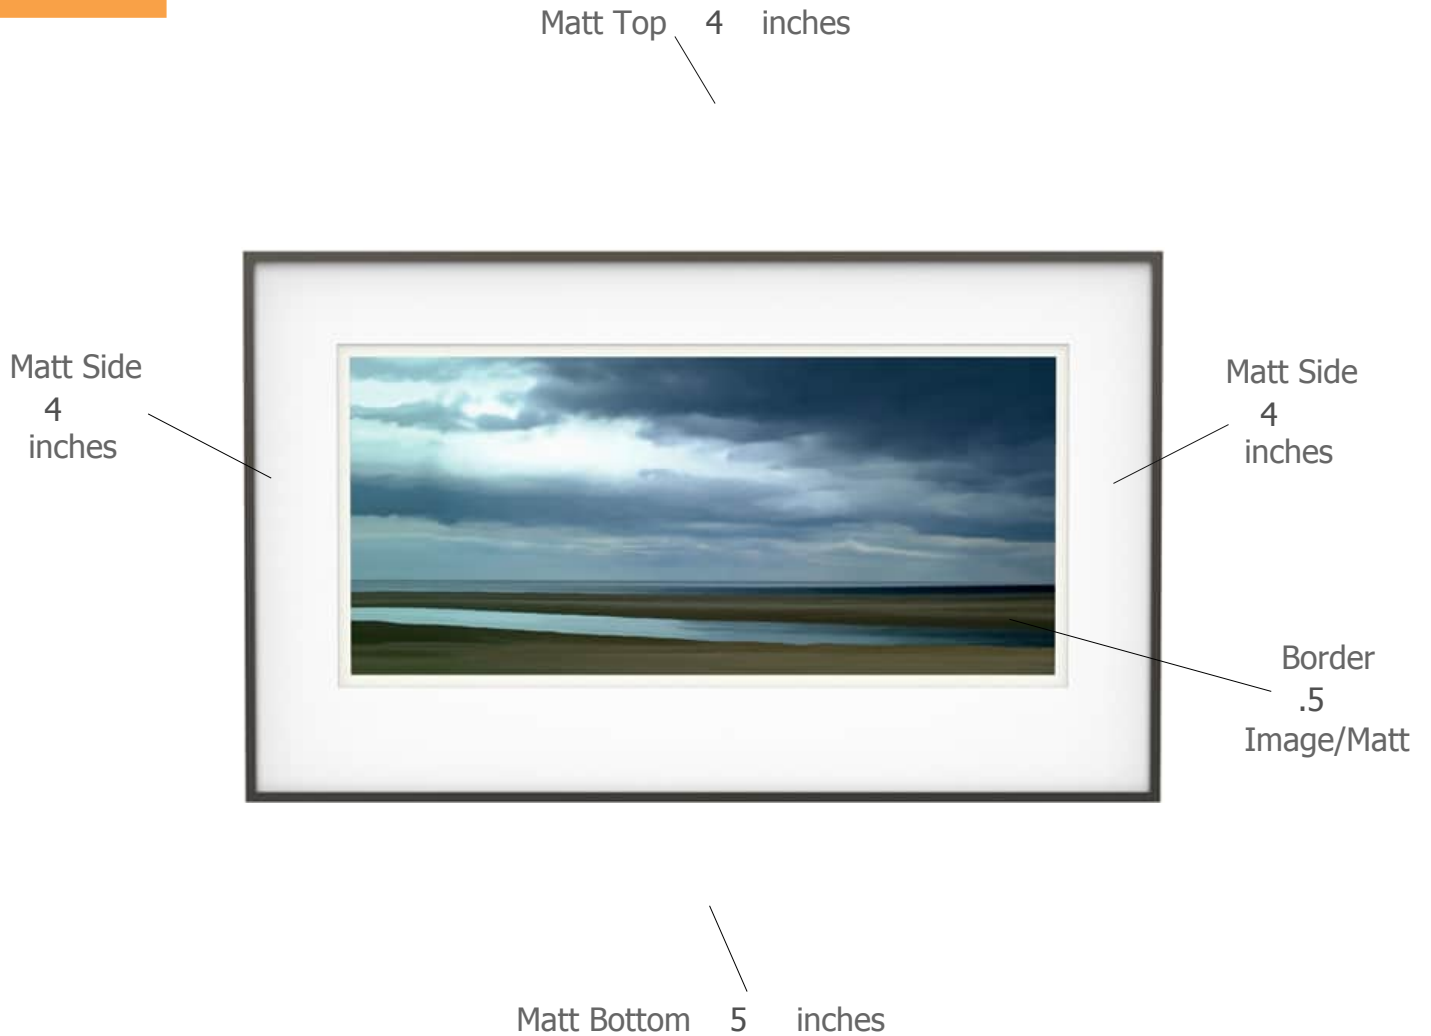

## Suggested Framing

---

Print Title: **Delhaven**

Molding Profile:

Matt Color: Whitecap - Larson Juhl - #A4803 OR Peterboro  
Chalk A72

Frame Size: 24 inches high by 40 inches wide

Print Size: 14 inches high by 31 inches wide