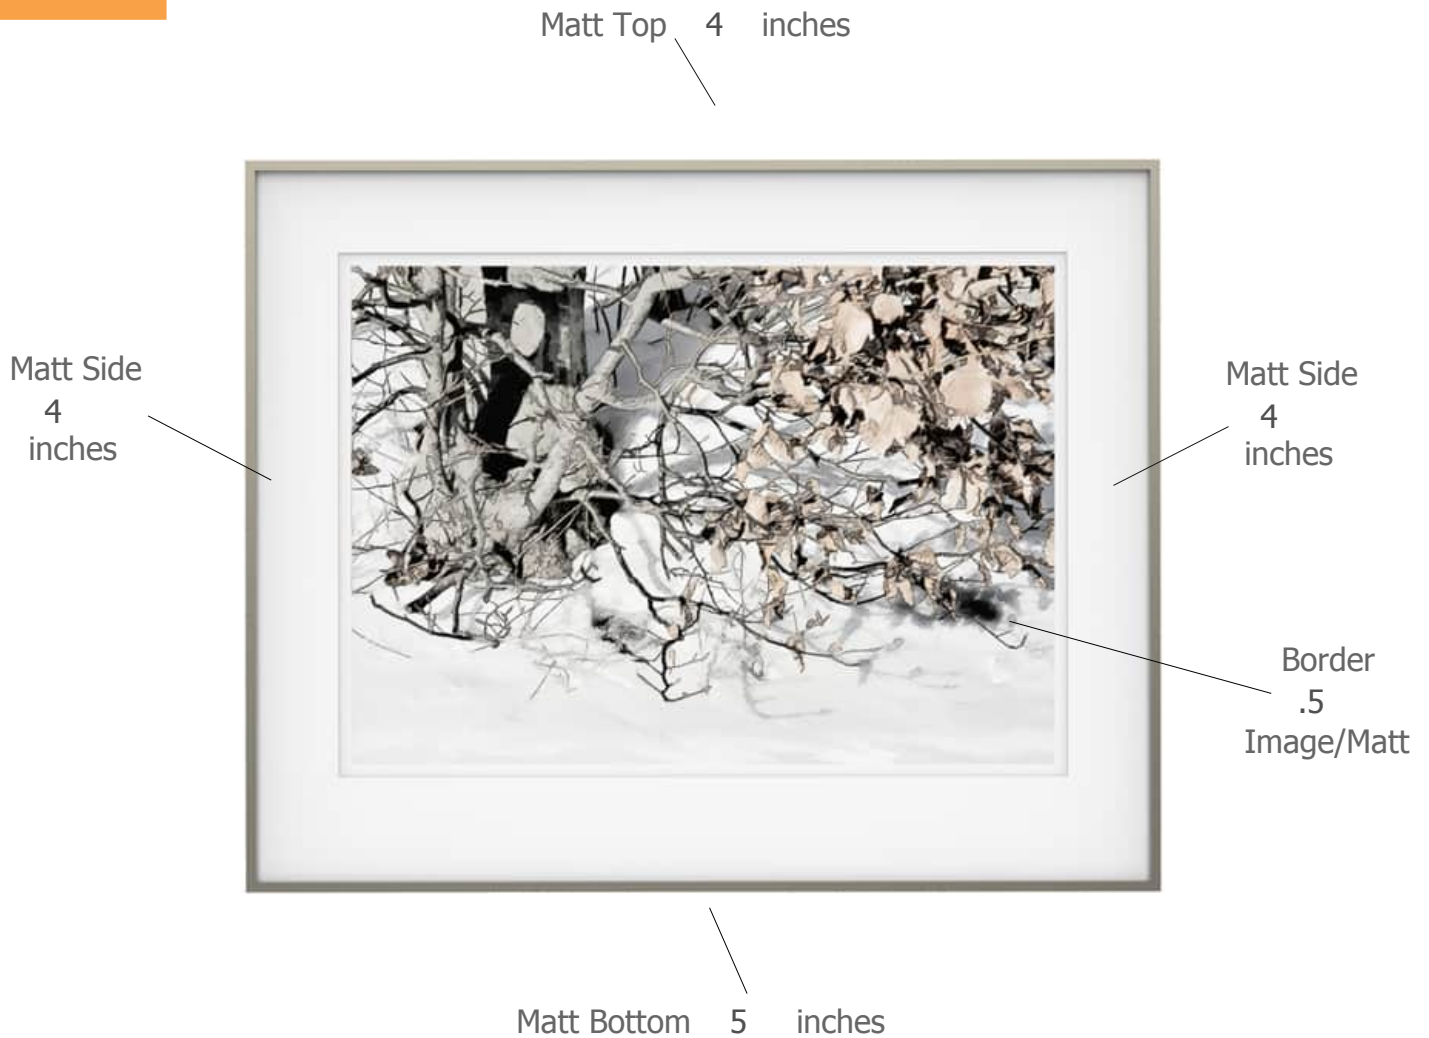

Suggested Framing

Print Title: **Winter Snow**

Molding Profile: Frosted Silver- Nielsen 117-02

Matt Color: Whitecap - Larson Juhl - #A4803 OR Peterboro
Chalk A72

Frame Size: 32 inches high by 40 inches wide

Print Size: 22 inches high by 31 inches wide