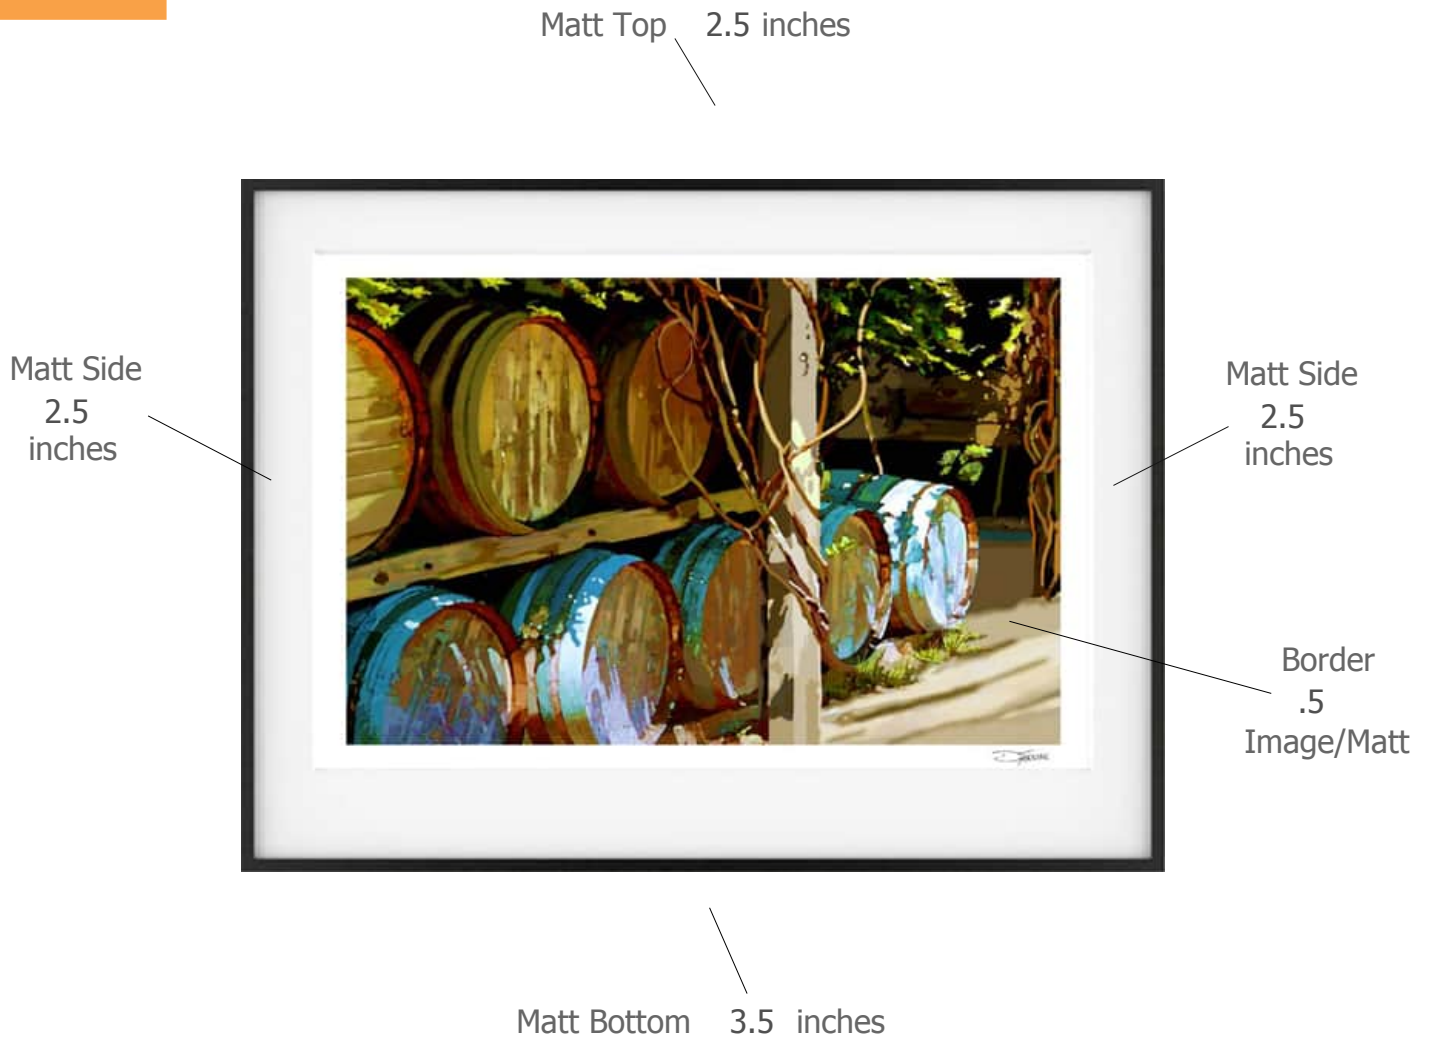

Suggested Framing

Print Title: **Wine Barrels**

Molding Profile: Dusk - Nielsen 117-164

Matt Color: Whitecap - Larson Juhl - #A4803 OR Peterboro
Chalk A72

Frame Size: 24 inches high by 32 inches wide

Print Size: 26 inches high by 17 inches wide