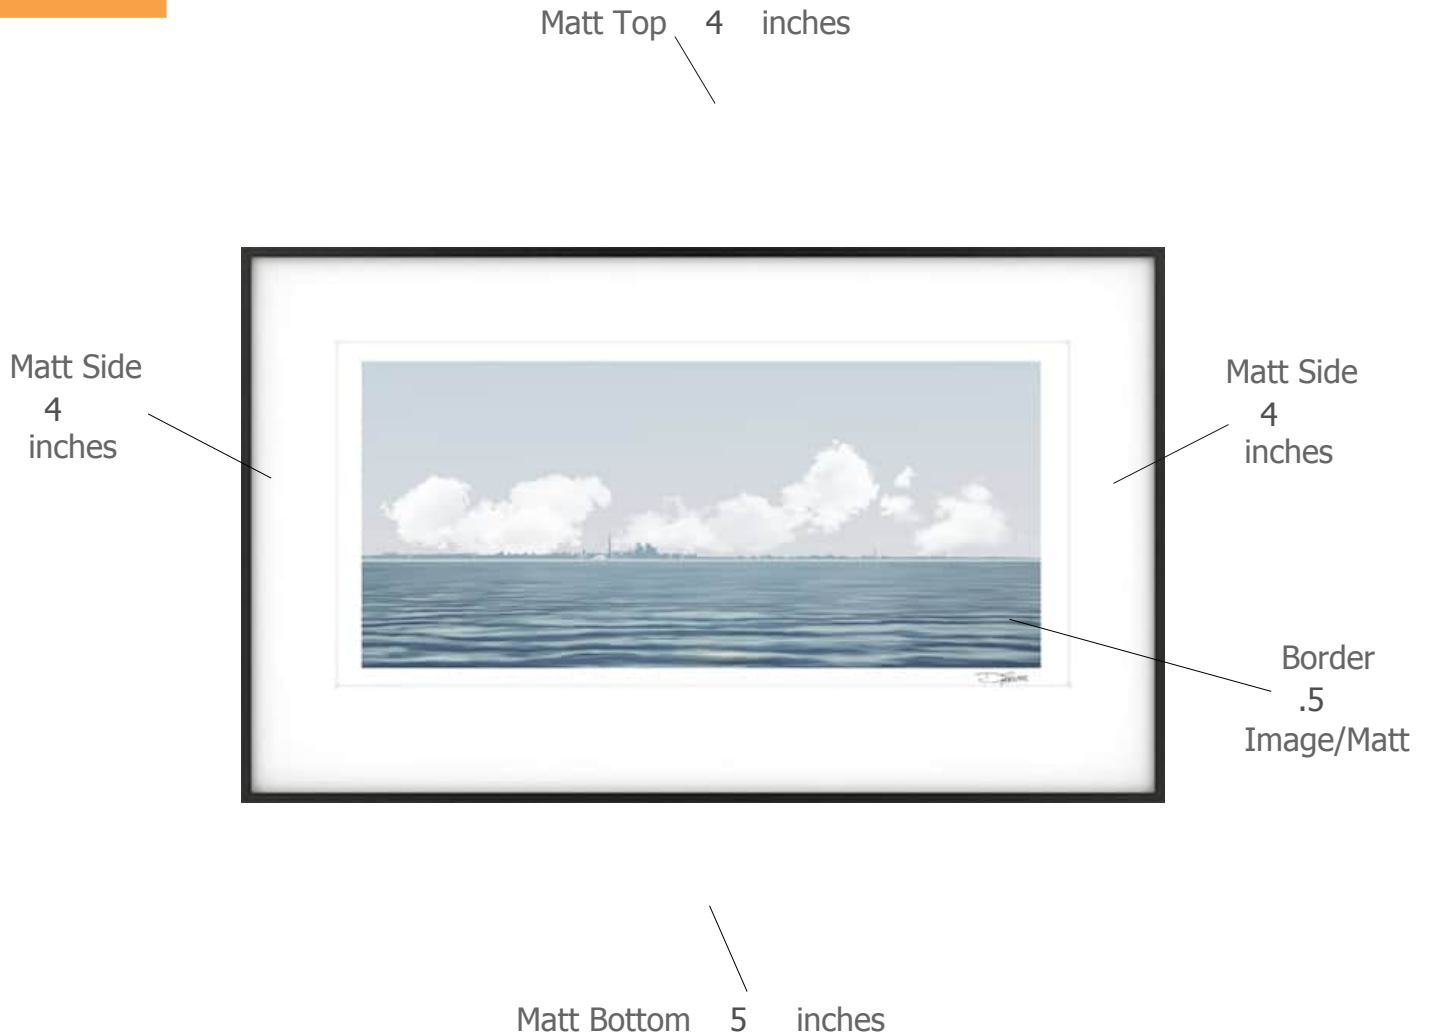

Suggested Framing

Print Title: **Toronto Skyline**

Molding Profile: Dusk - Nielsen 117-164

Matt Color: Whitecap - Larson Juhl - #A4803 OR Peterboro
Chalk A72

Frame Size: 24 inches high by 40 inches wide

Print Size: 14 inches high by 31 inches wide