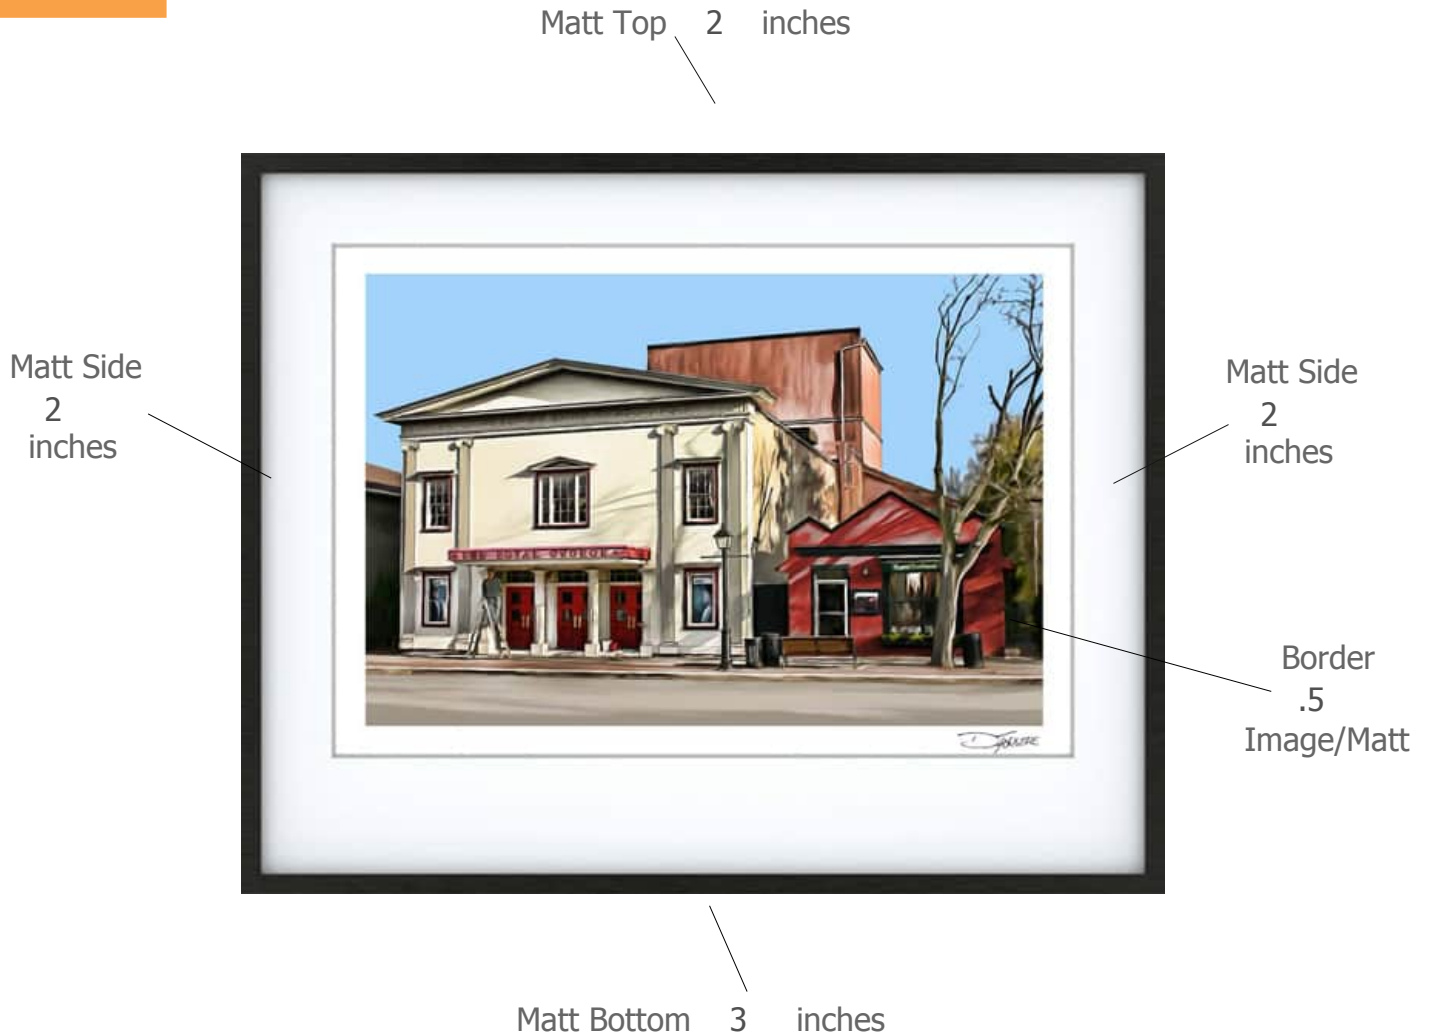

Suggested Framing

Print Title: **The Royal George Theatre**

Molding Profile: Dusk - Nielsen 117-164

Matt Color: Whitecap - Larson Juhl - #A4803 OR Peterboro
Chalk A72

Frame Size: 16 inches high by 20 inches wide

Print Size: 10 inches high by 15 inches wide