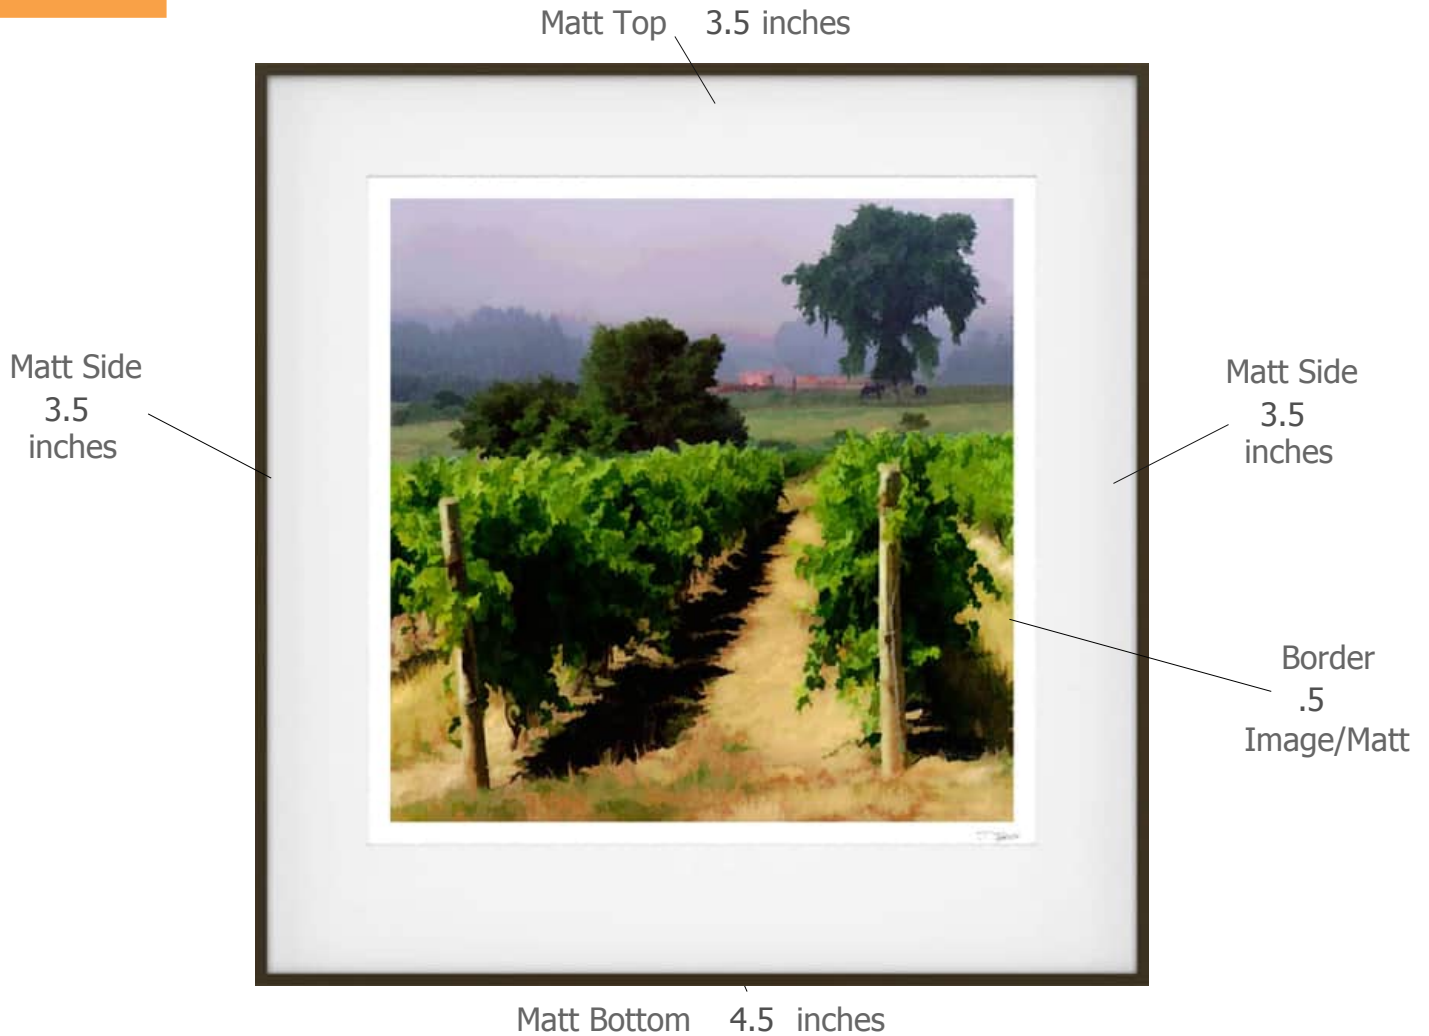

## Suggested Framing

---

Print Title: **Niagara Vineyard Series C**

Molding Profile: Dusk - Nielsen 117-164

Matt Color: Whitecap - Larson Juhl - #A4803 OR Peterboro  
Chalk A72

Frame Size: 32 inches high by 31 inches wide

Print Size: 23 inches high by 23 inches wide