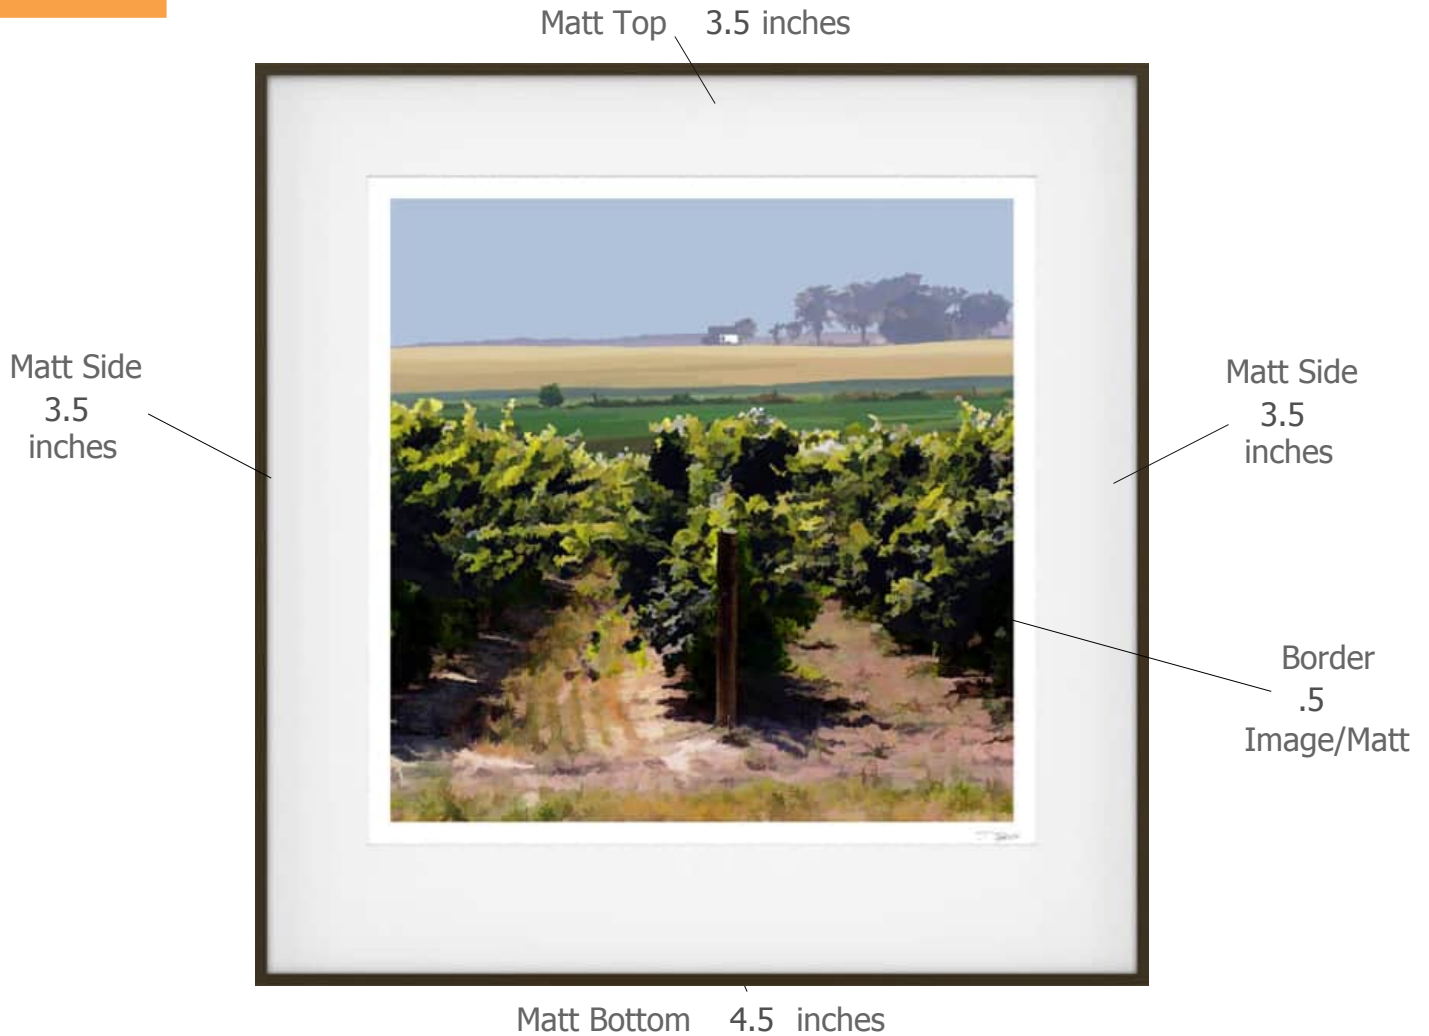

Suggested Framing

Print Title: **Niagara Vineyard Series B**

Molding Profile: Dusk - Nielsen 117-164

Matt Color: Whitecap - Larson Juhl - #A4803 OR Peterboro
Chalk A72

Frame Size: 32 inches high by 31 inches wide

Print Size: 23 inches high by 23 inches wide