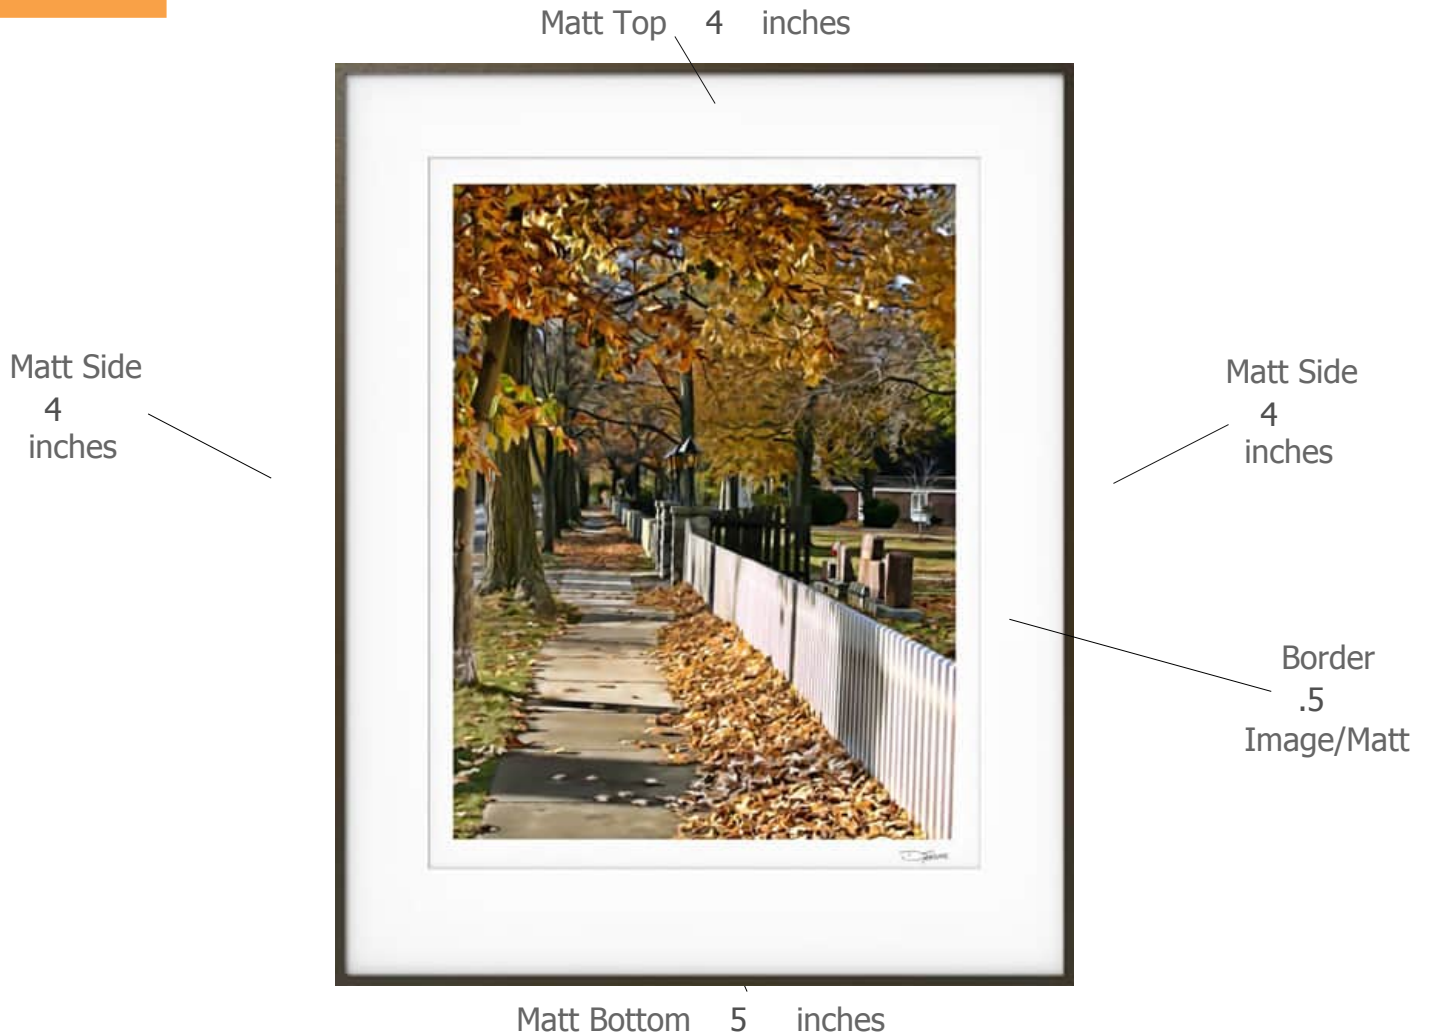

Suggested Framing

Print Title: **Byron Street**

Molding Profile: Dusk - Nielsen 117-164

Matt Color: Whitecap - Larson Juhl - #A4803 OR Peterboro
Chalk A72

Frame Size: 40 inches high by 32 inches wide

Print Size: 30 inches high by 23 inches wide