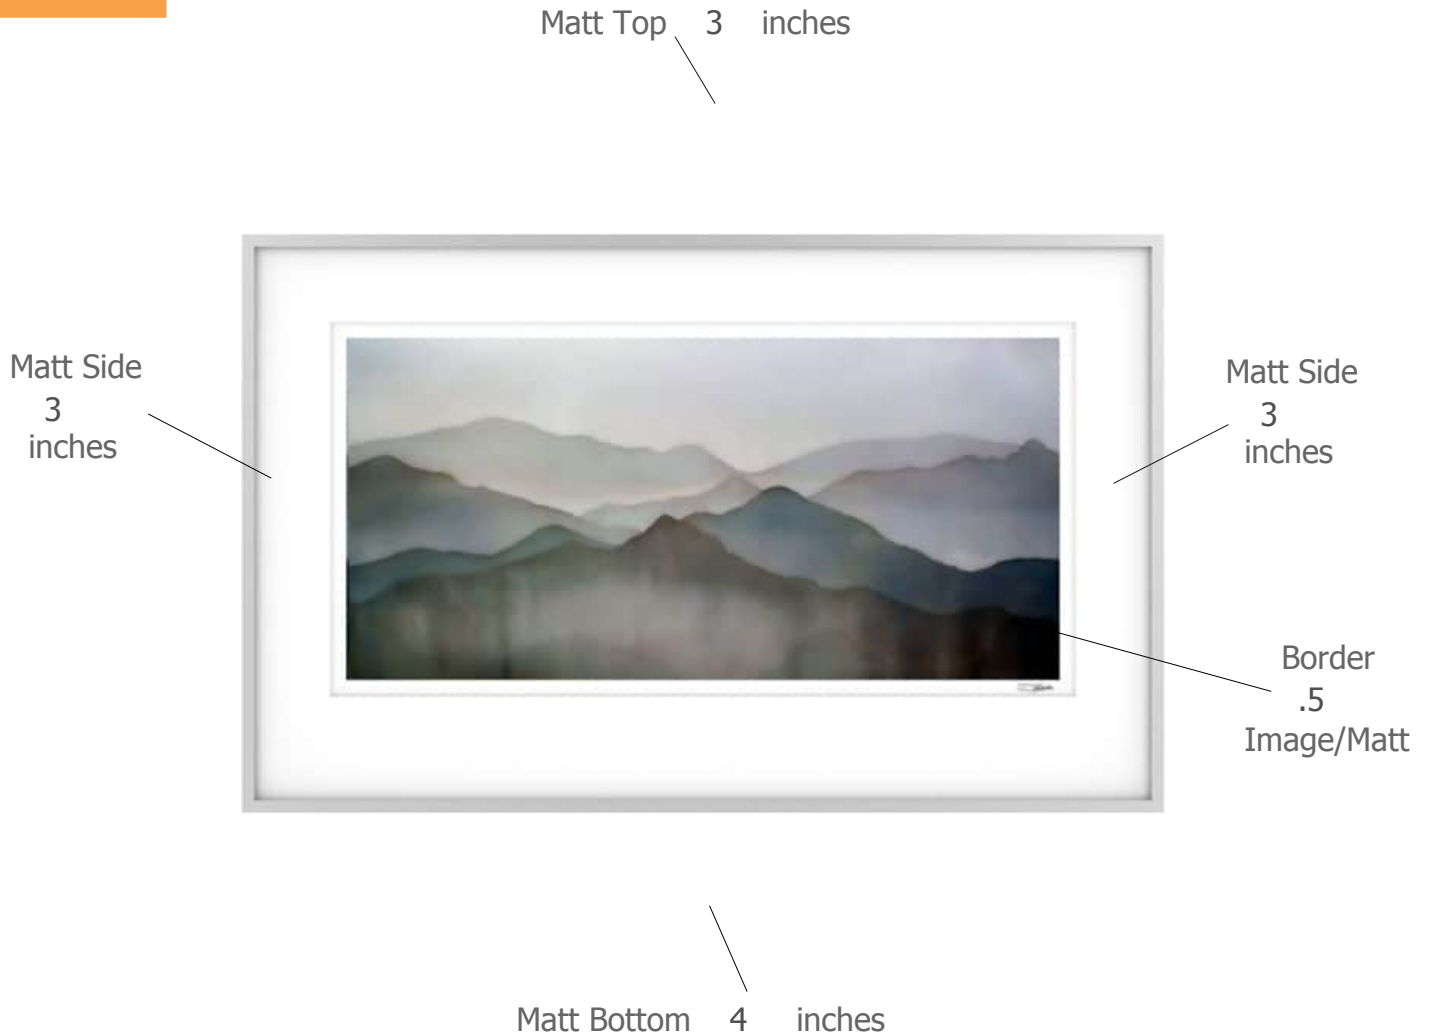

Suggested Framing

Print Title: **The Interior**

Molding Profile: Frosted Silver- Nielsen 117-02

Matt Color: Whitecap - Larson Juhl - #A4803 OR Peterboro
Chalk A72

Frame Size: 20 inches high by 32 inches wide

Print Size: 12 inches high by 25 inches wide