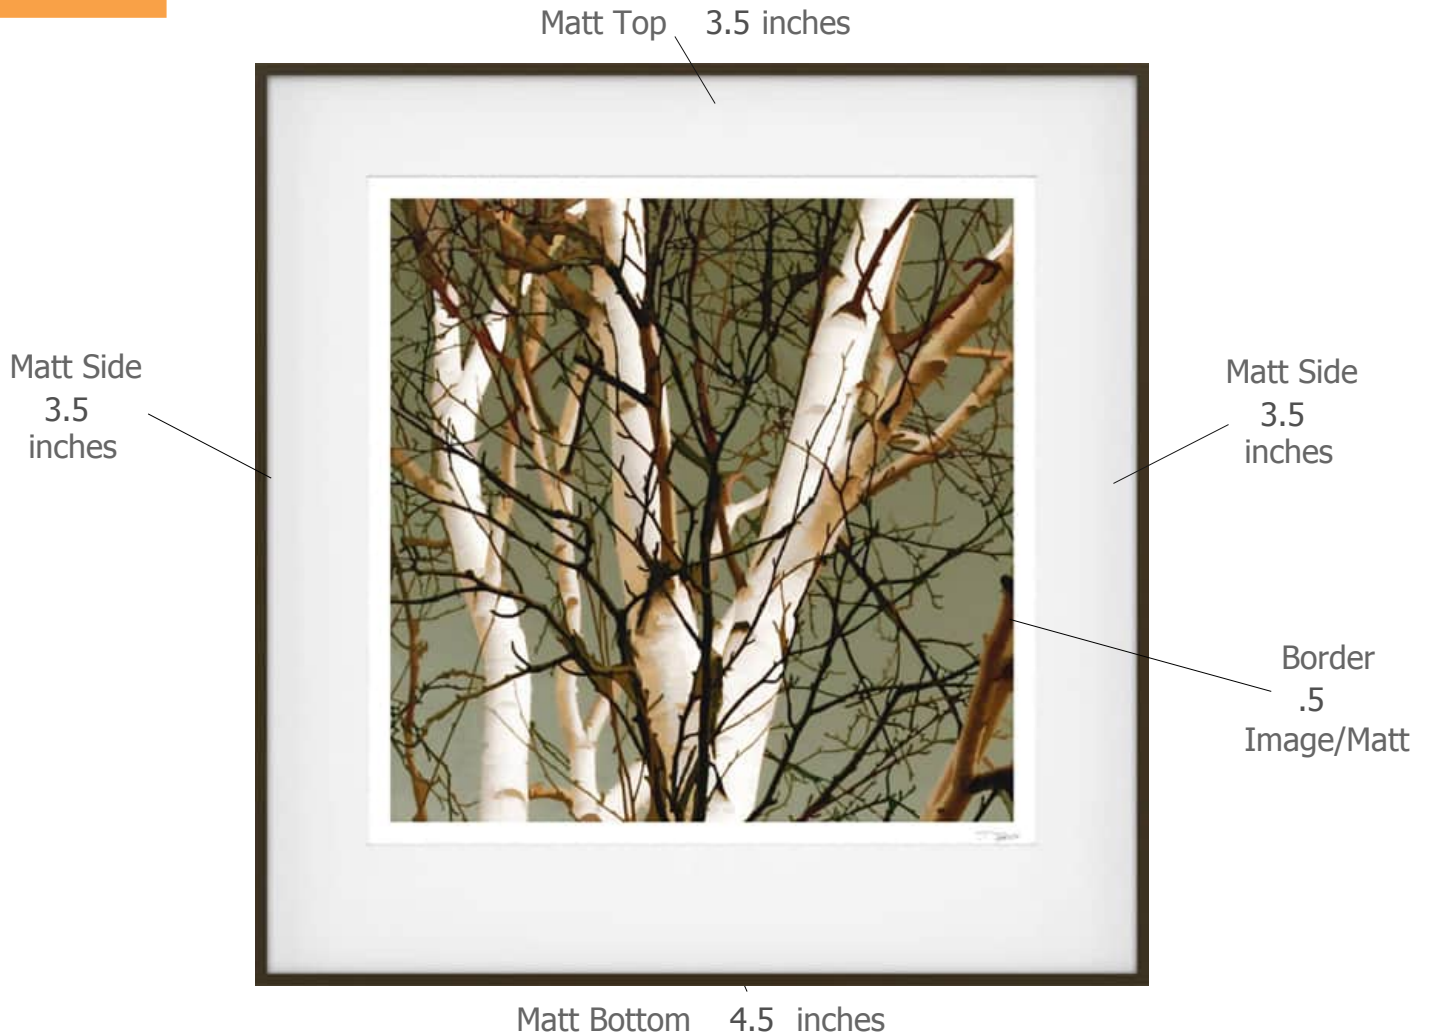

Suggested Framing

Print Title: **Spring Birches**

Molding Profile: Dusk - Nielsen 117-164

Matt Color: Whitecap - Larson Juhl - #A4803 OR Peterboro
Chalk A72

Frame Size: 33 inches high by 32 inches wide

Print Size: 23 inches high by 23 inches wide