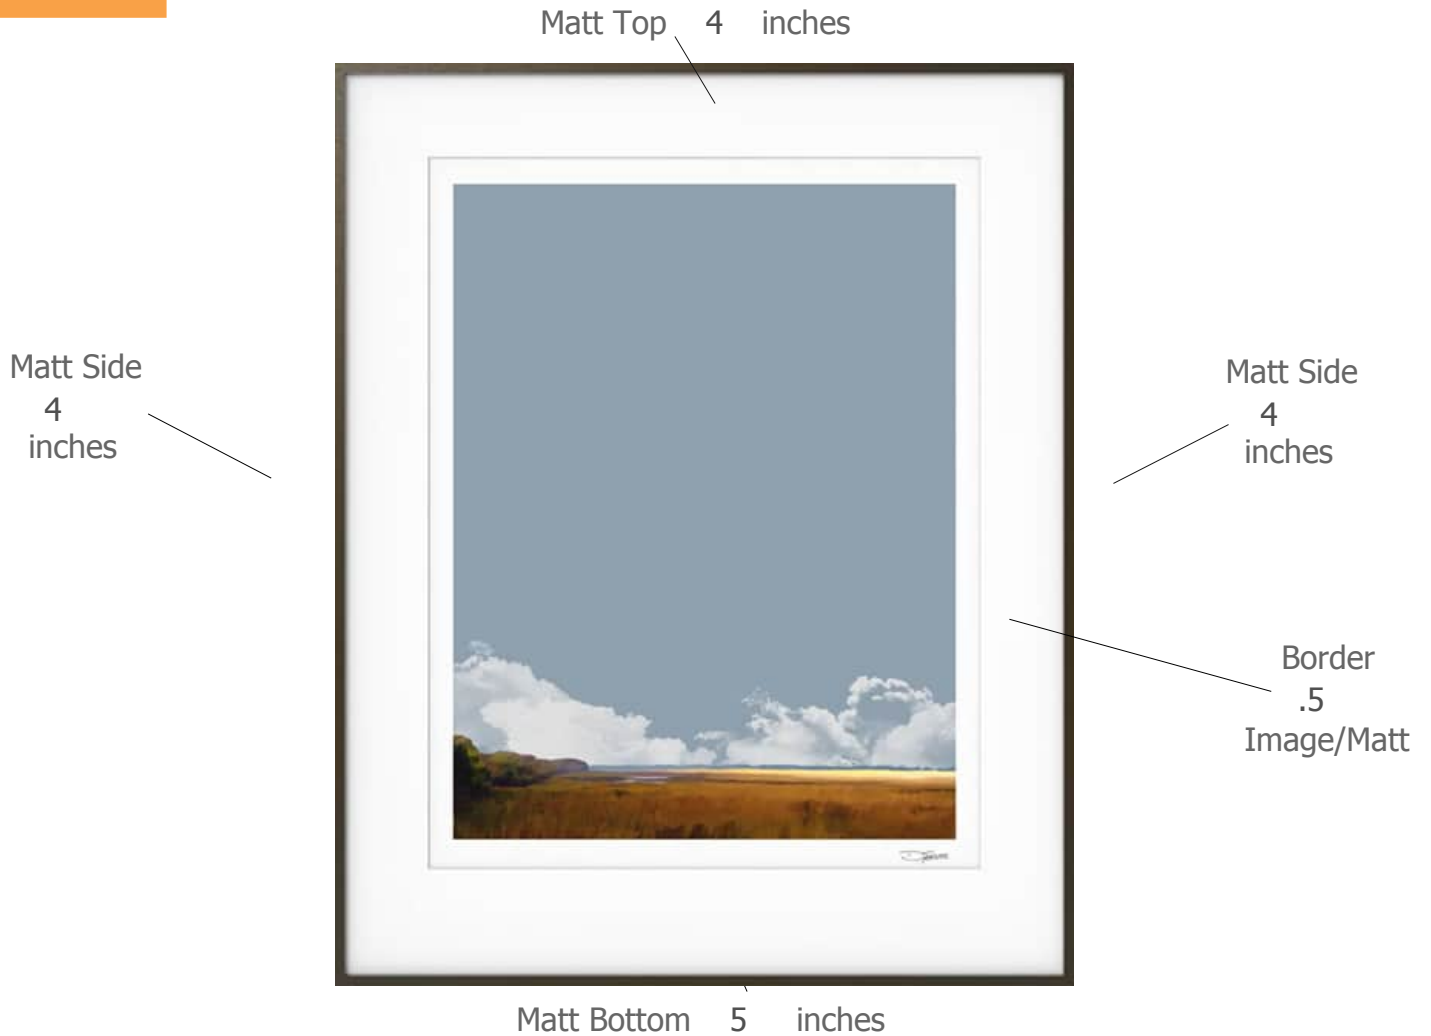

Suggested Framing

Print Title: **Point Pelee Afternoon**

Molding Profile: Dusk - Nielsen 117-164

Matt Color: Whitecap - Larson Juhl - #A4803 OR Peterboro
Chalk A72

Frame Size: 40 inches high by 32 inches wide

Print Size: 30 inches high by 23