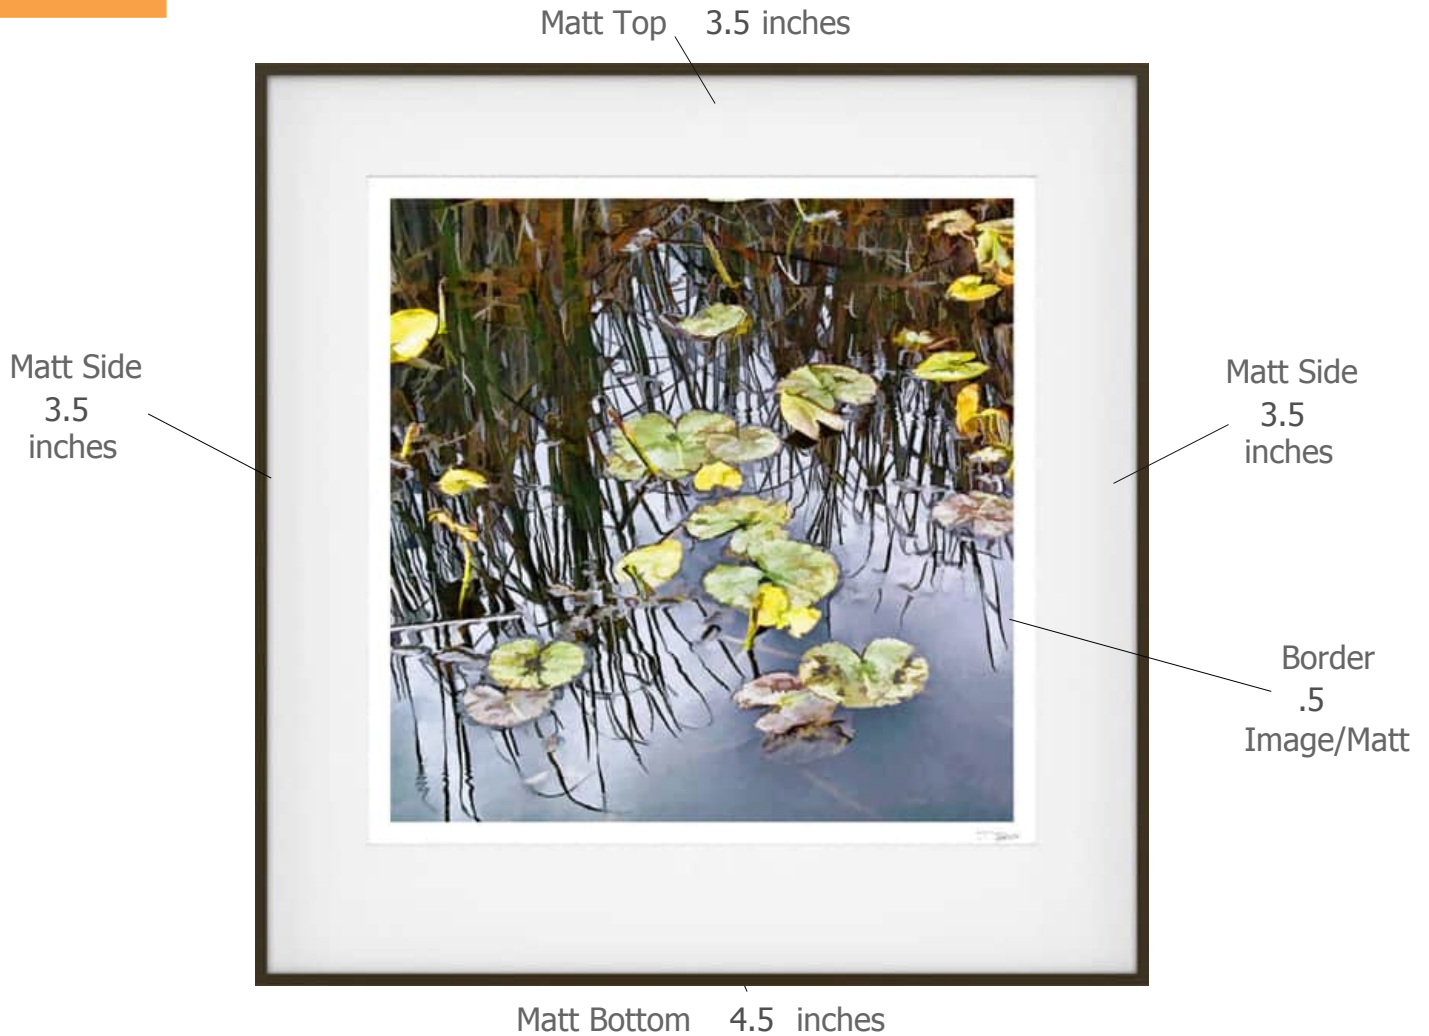

Suggested Framing

Print Title: **Lilie Pada Point Pelee**

Molding Profile: Dusk - Nielsen 117-164

Matt Color: Whitecap - Larson Juhl - #A4803 OR Peterboro
Chalk A72

Frame Size: 33 inches high by 32 inches wide

Print Size: 23 inches high by 23 inches wide