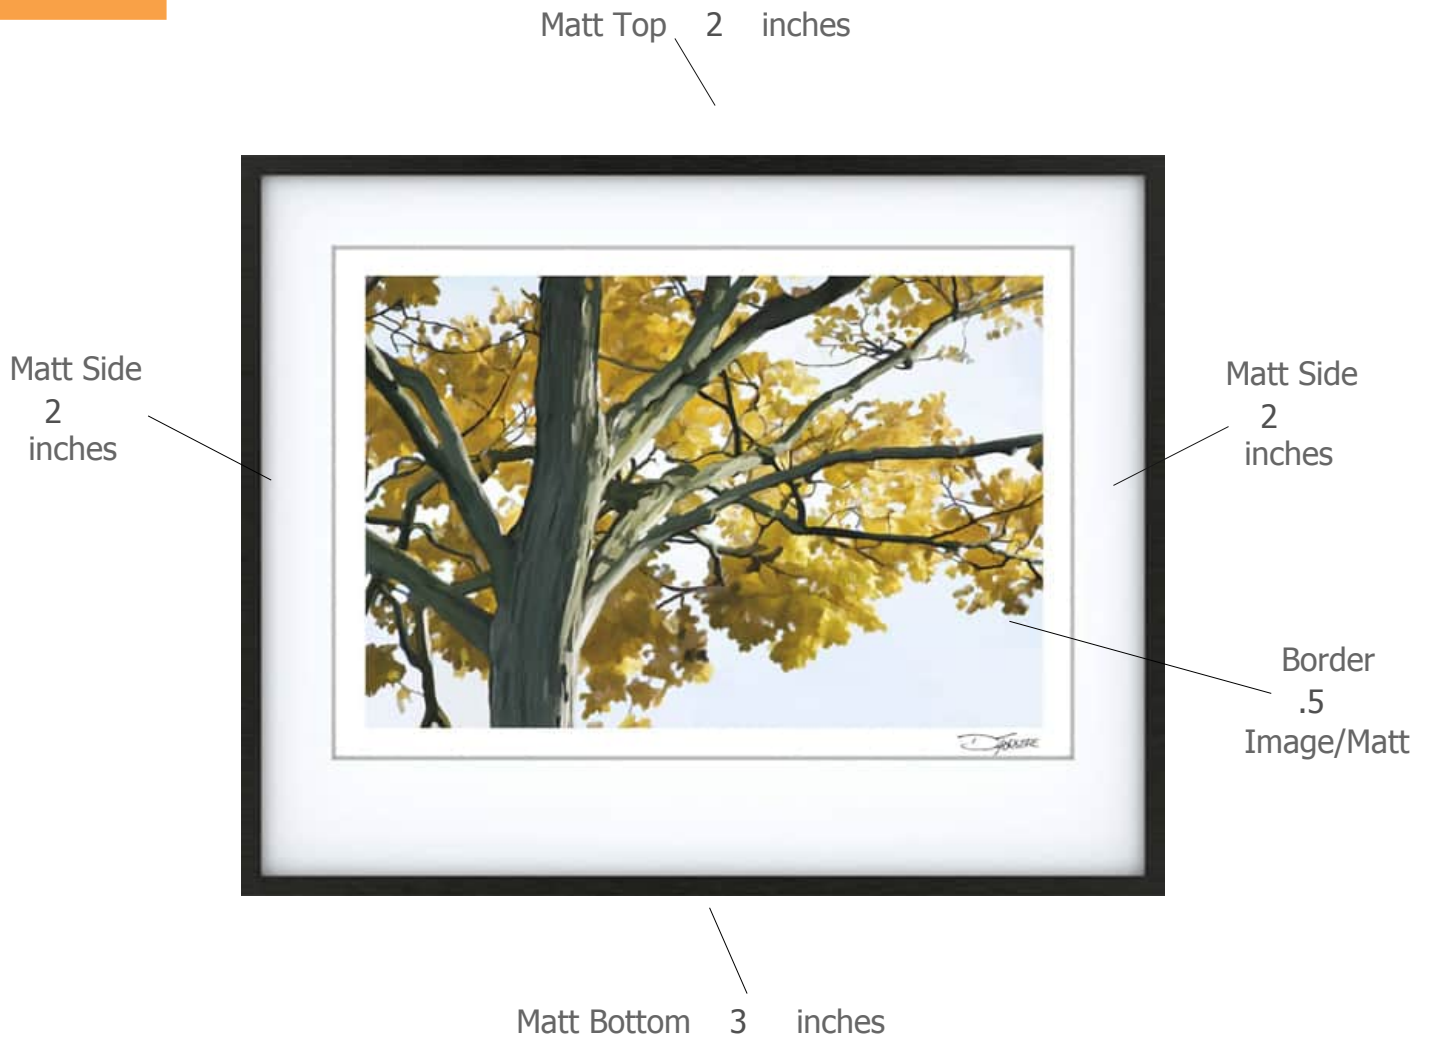

Suggested Framing

Print Title: **In The Fall**

Molding Profile: Dusk - Nielsen 117-164

Matt Color: Whitecap - Larson Juhl - #A4803 OR Peterboro
Chalk A72

Frame Size: 16 inches high by 20 inches wide

Print Size: 10 inches high by 15 inches wide