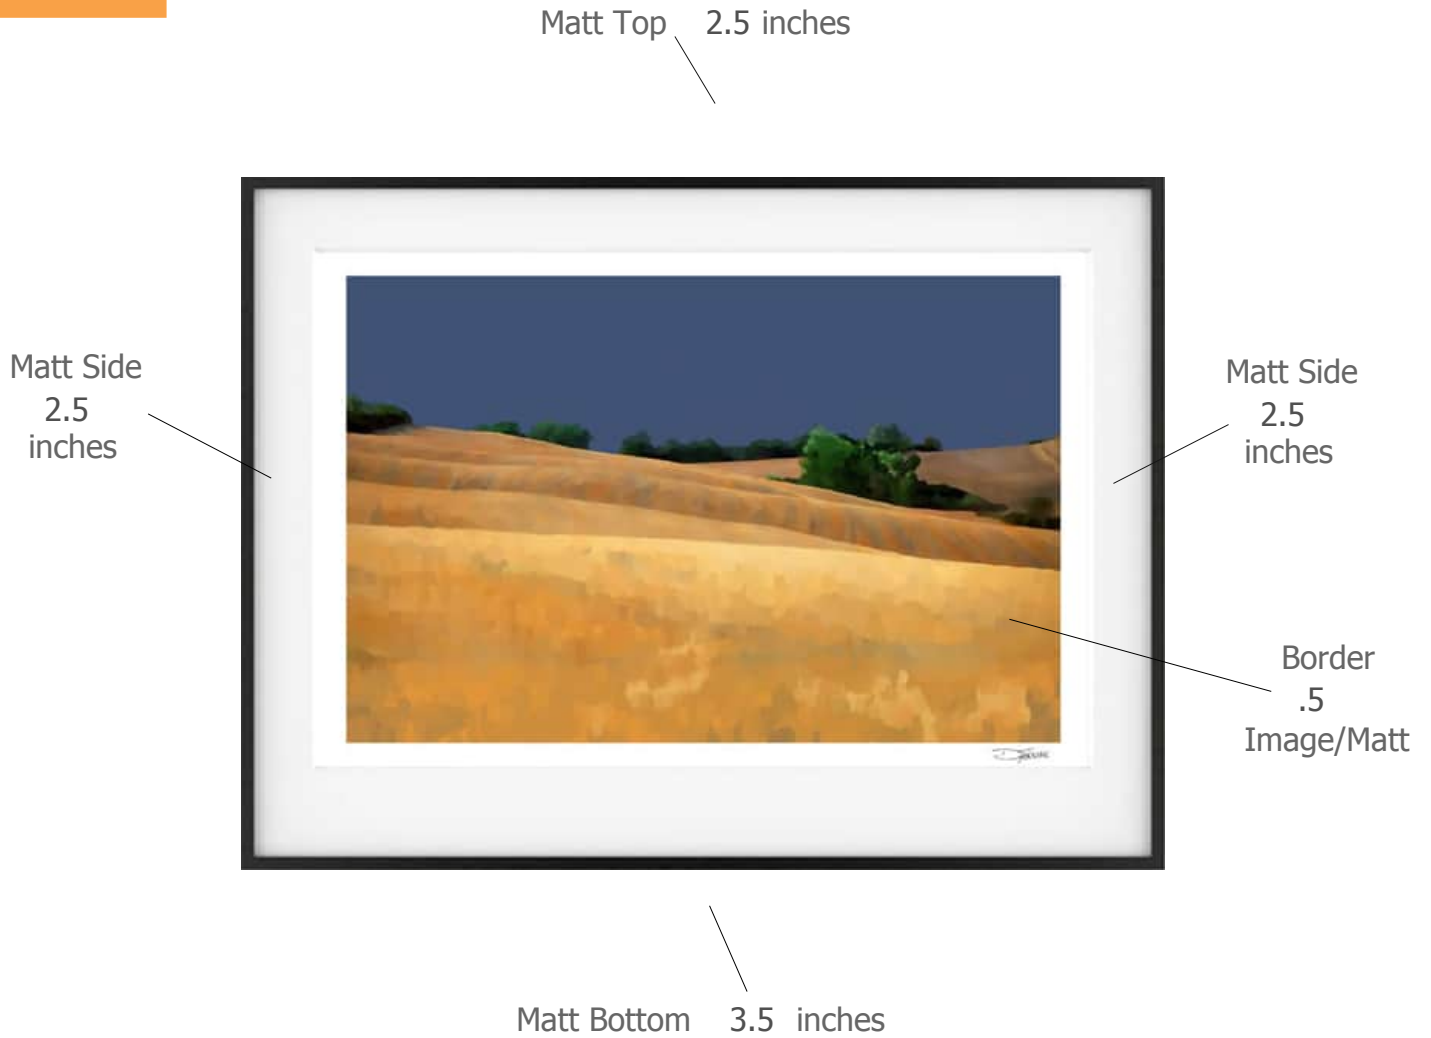

Suggested Framing

Print Title: **Golden Fields**

Molding Profile: Dusk - Nielsen 117-164

Matt Color: Whitecap - Larson Juhl - #A4803 OR Peterboro Chalk A72

Frame Size: 24 inches high by 32 inches wide

Print Size: 26 inches high by 17 inches wide