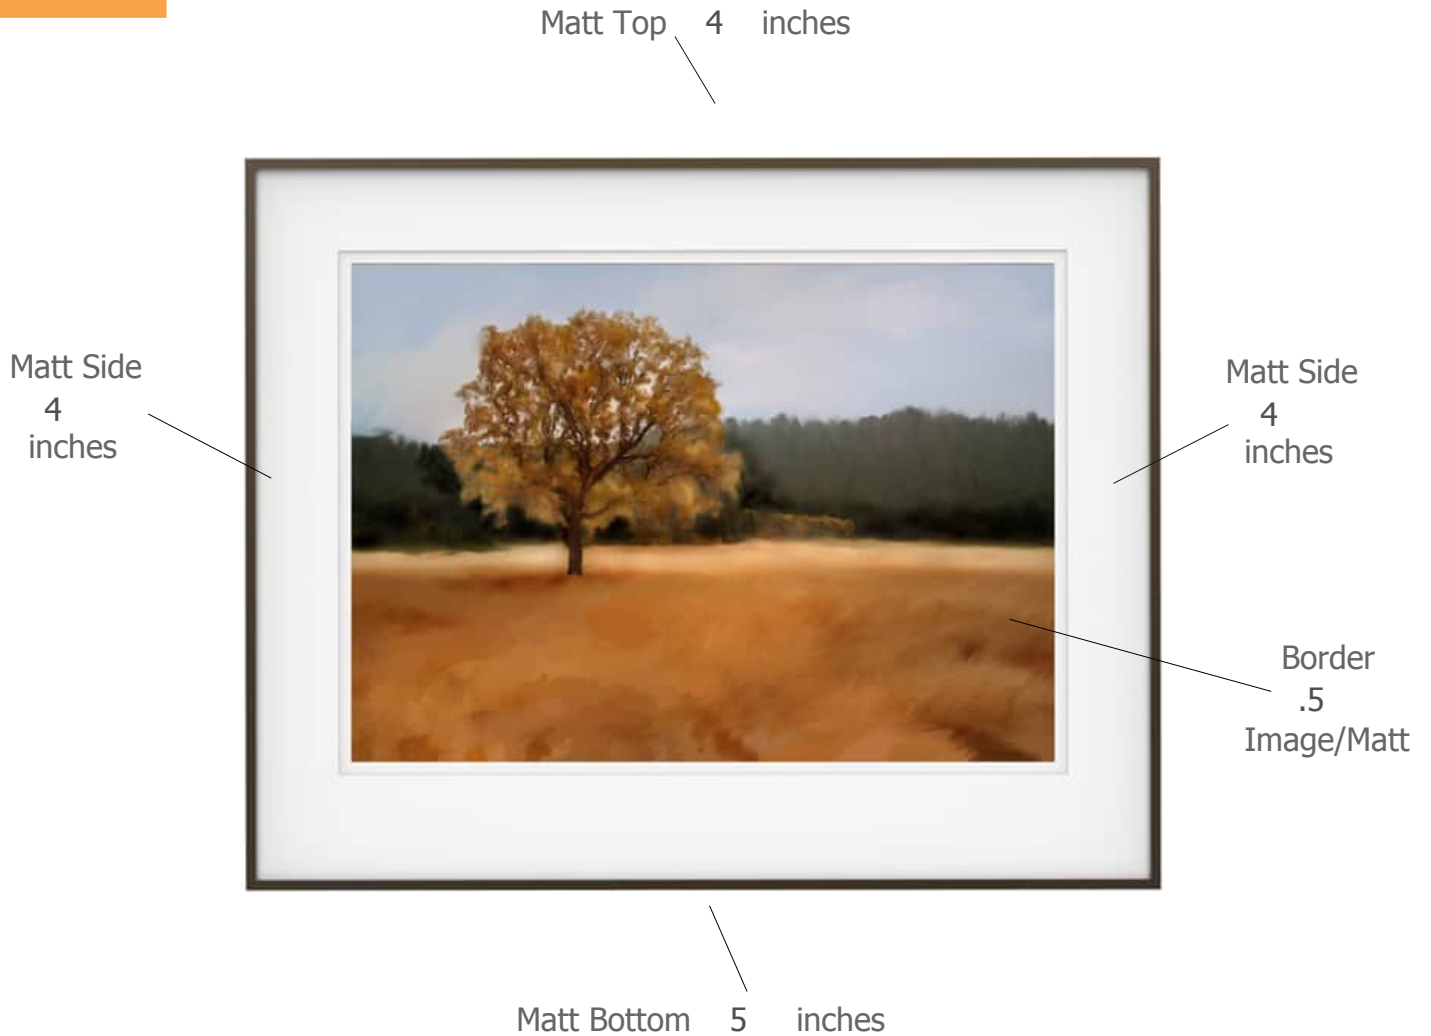

## Suggested Framing

---

Print Title: **Golden Fields Series 3**

Molding Profile: Dusk - Nielsen 117-164

Matt Color: Whitecap - Larson Juhl - #A4803 OR Peterboro  
Chalk A72

Frame Size: 32 inches by 40 inches

Print Size: 22 inches high by 31 inches wide