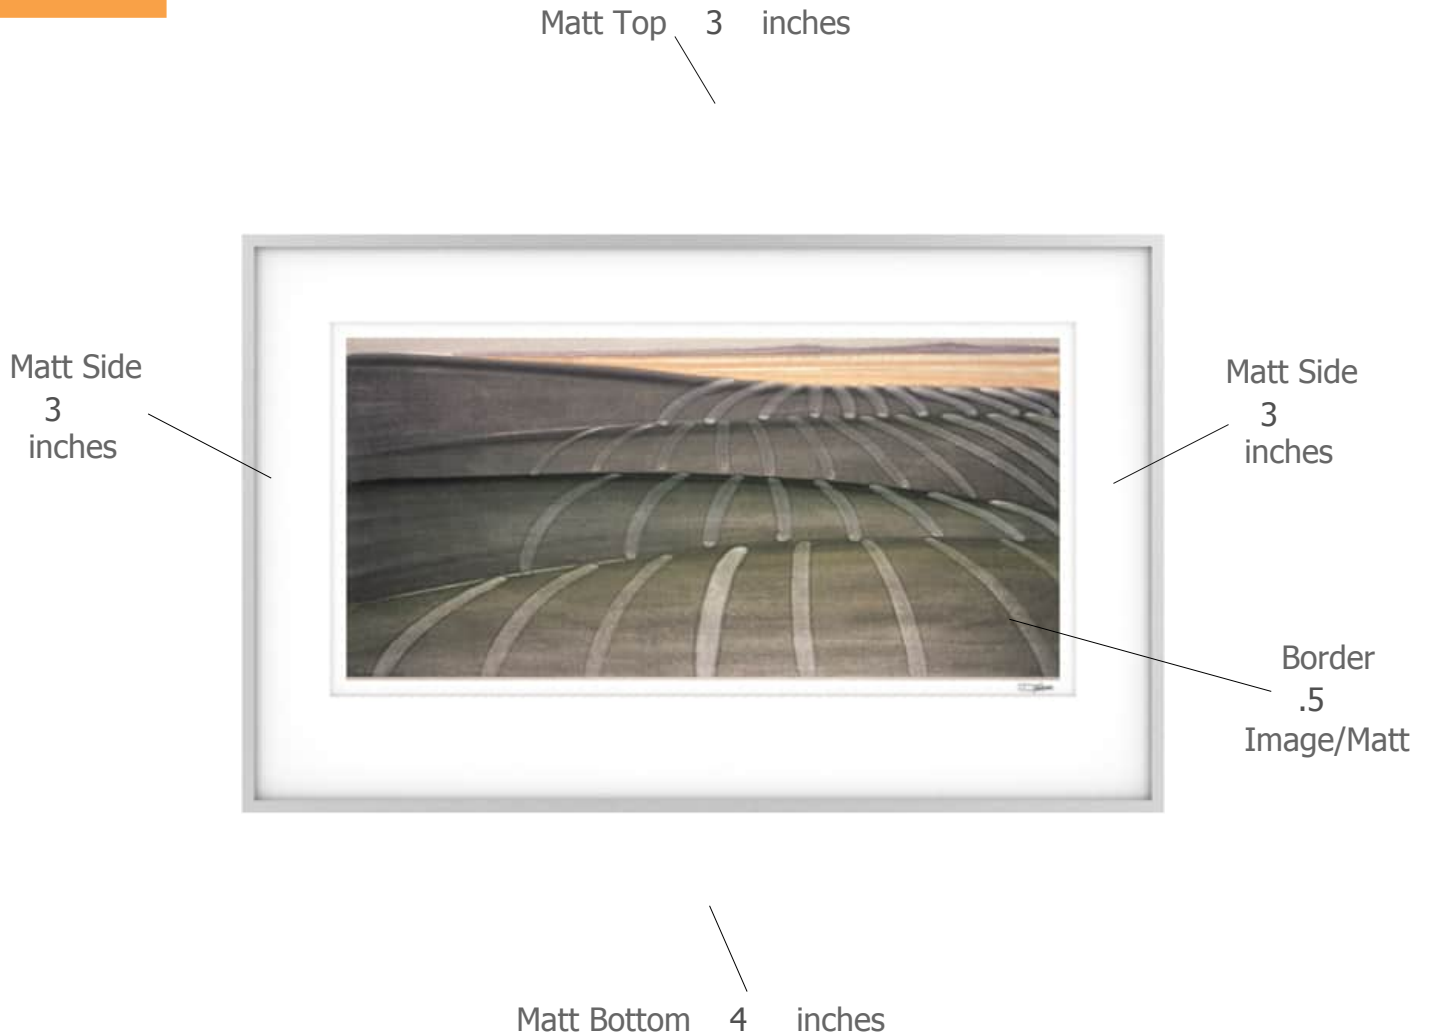

# Suggested Framing

---

Print Title: **Field Study**

Molding Profile: Frosted Silver- Nielsen 117-02

Matt Color: Whitecap - Larson Juhl - #A4803 OR Peterboro  
Chalk A72

Frame Size: 20 inches high by 32 inches wide

Print Size: 14 inches high by 21 inches wide