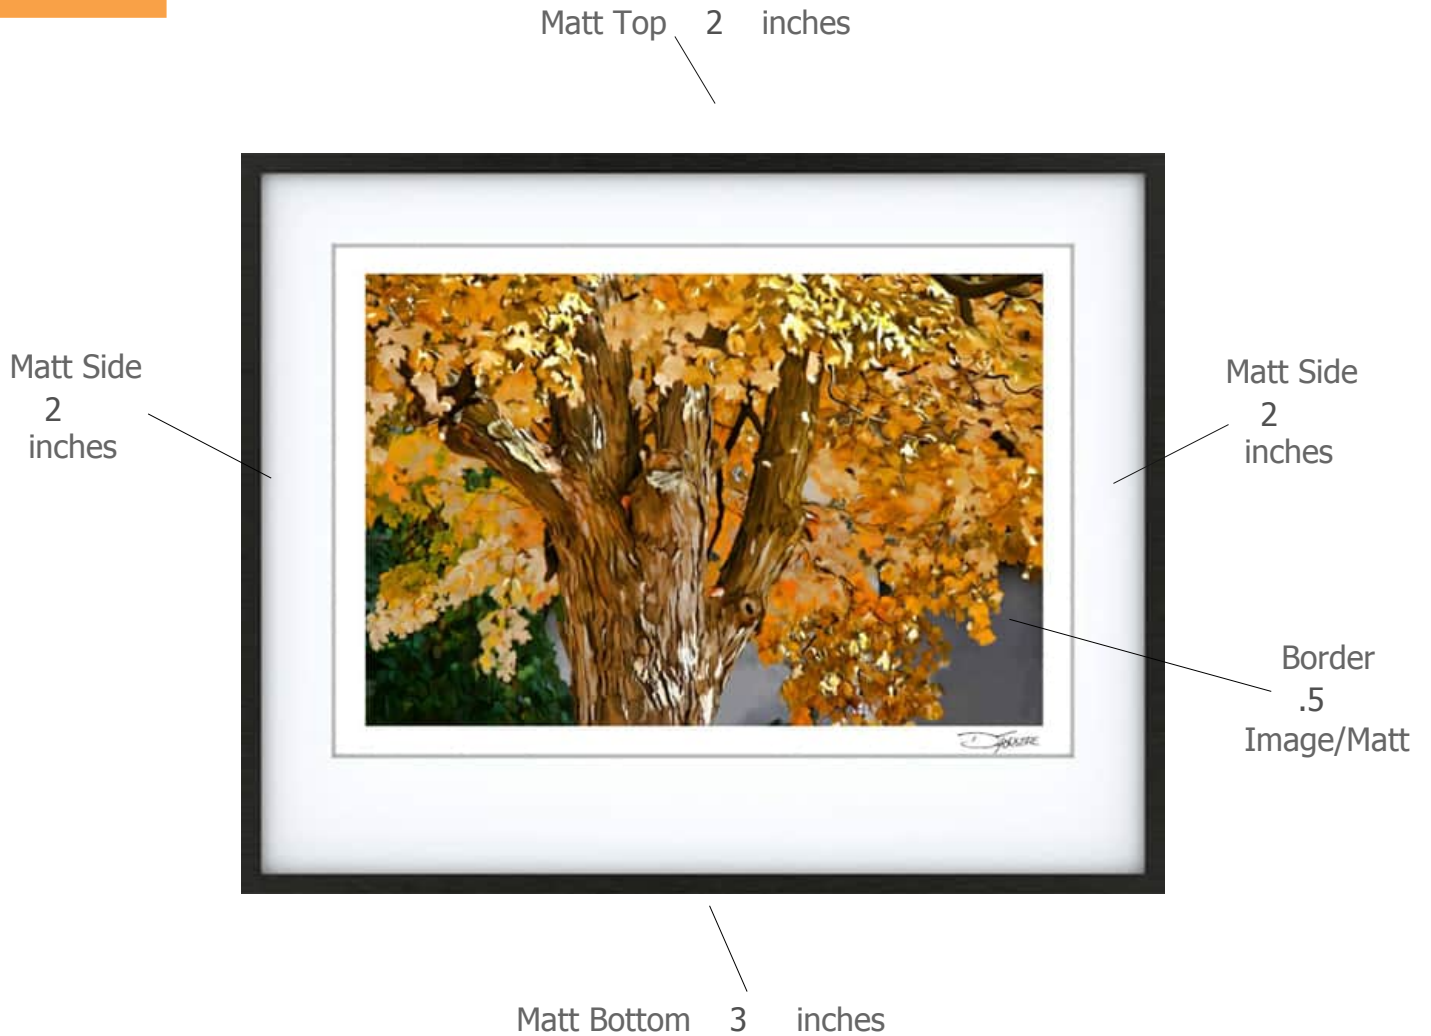

## Suggested Framing

---

Print Title: **Fall Gold**

Molding Profile: Dusk - Nielsen 117-164

Matt Color: Whitecap - Larson Juhl - #A4803 OR Peterboro  
Chalk A72

Frame Size: 16 inches high by 20 inches wide

Print Size: 10 inches high by 15 inches wide