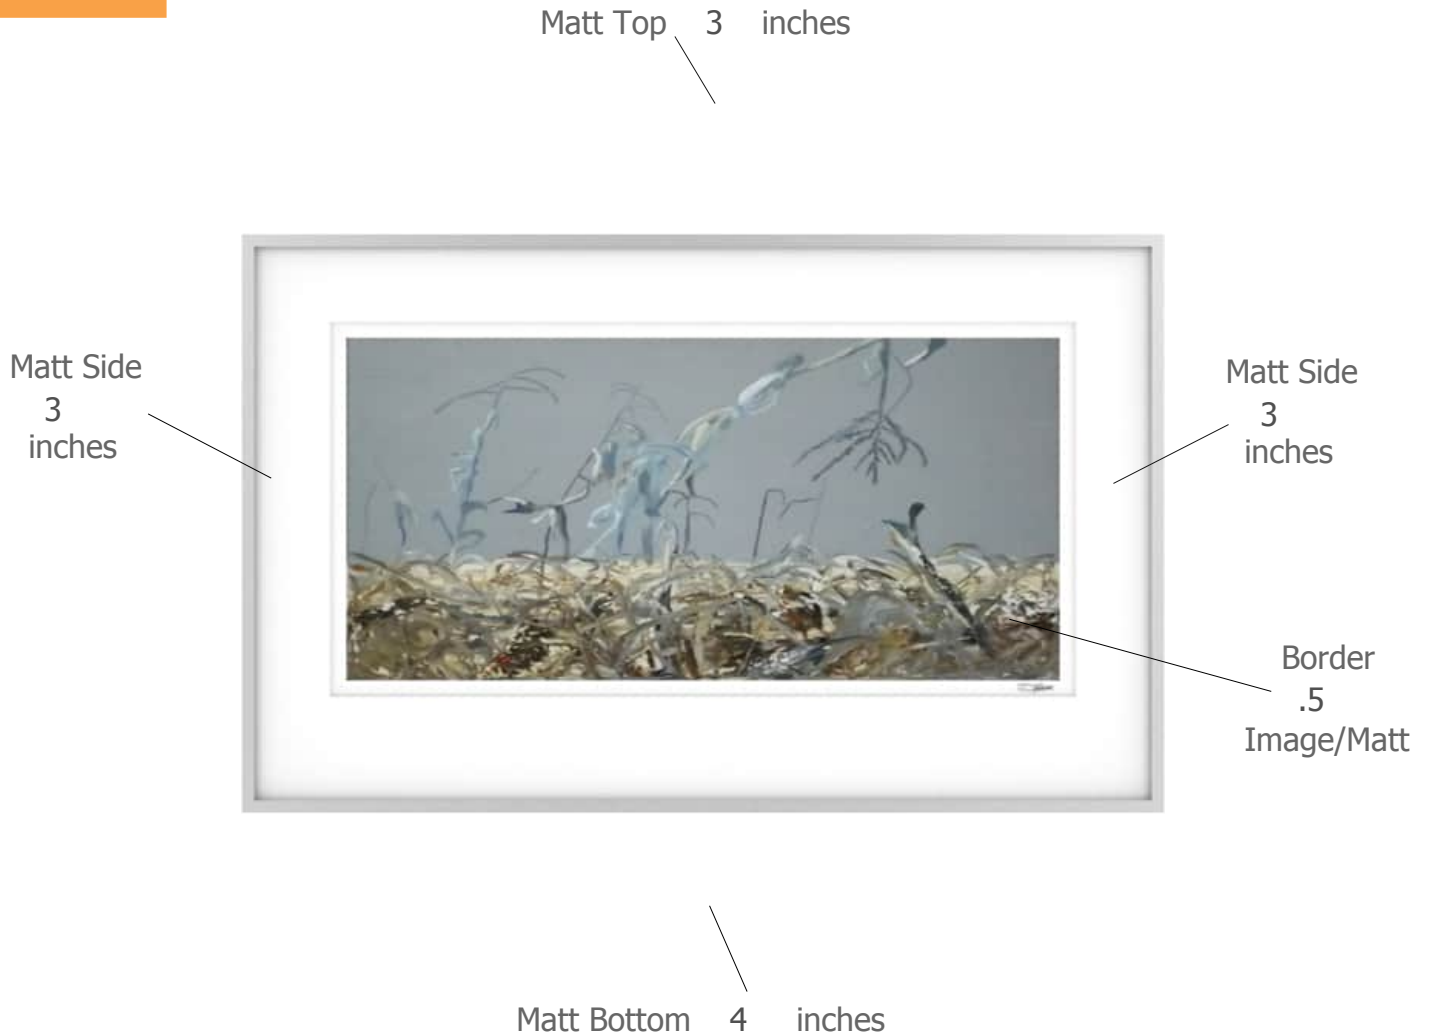

## Suggested Framing

---

Print Title: **Cornfield**

Molding Profile: Frosted Silver- Nielsen 117-02

Matt Color: Whitecap - Larson Juhl - #A4803 OR Peterboro  
Chalk A72

Frame Size: 20 inches high by 32 inches wide

Print Size: 12 inches high by 25 inches wide