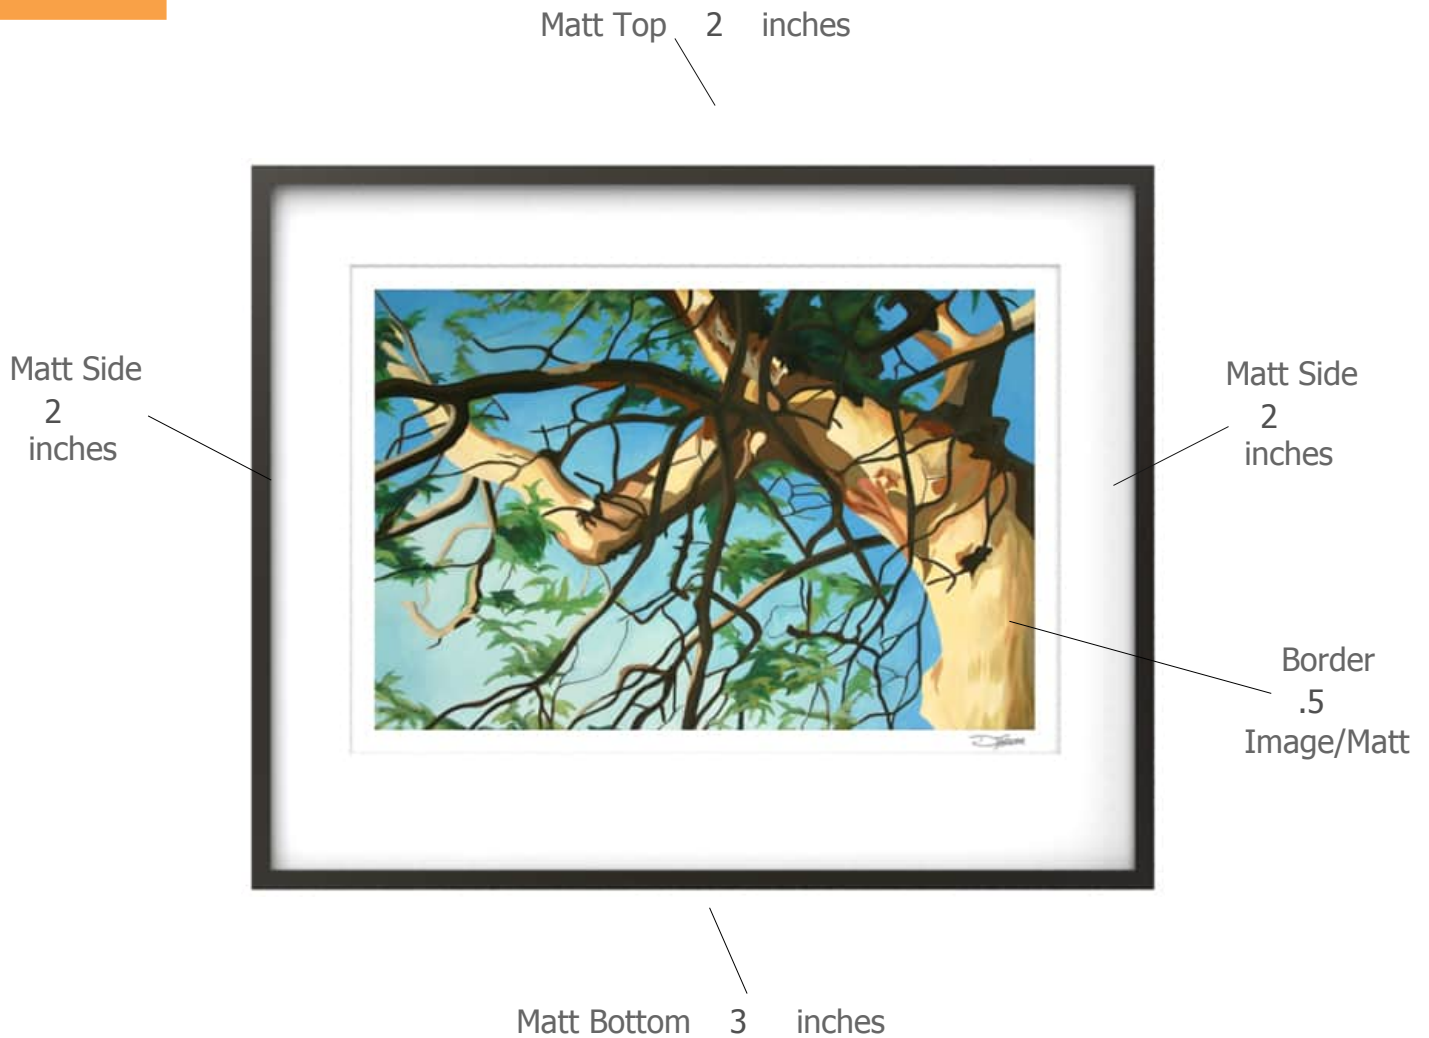

Suggested Framing

Print Title: **Arbutis Galliano**

Molding Profile: Dusk - Nielsen 117-164

Matt Color: Whitecap - Larson Juhl - #A4803 OR Peterboro
Chalk A72

Frame Size: 16 inches high by 20 inches wide

Print Size: 10 inches high by 15 inches wide