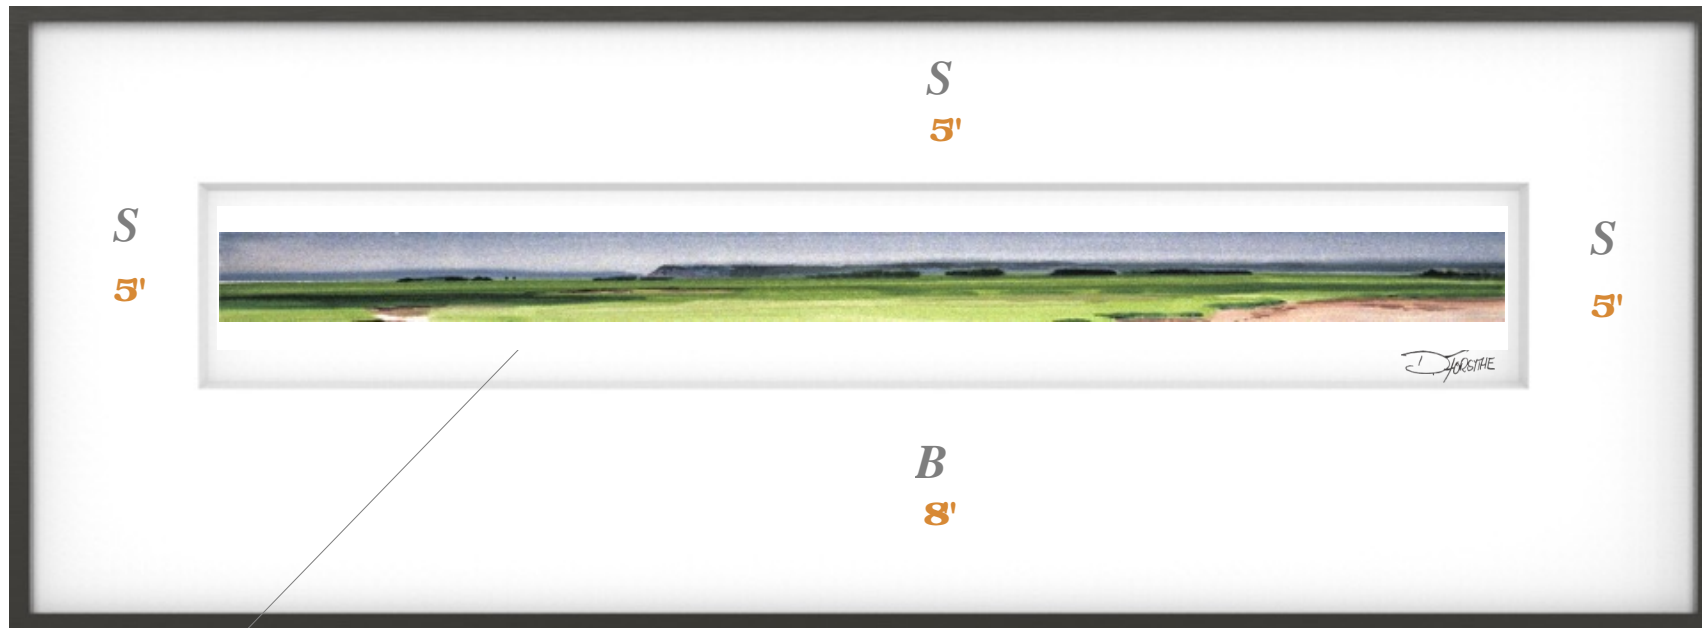

A Suggested Framing for the limited edition print... **"Horizon Series 8"**

With **40 inches**

Height **16 inches**

**1/2" Borderspace** between mat edge  
& print edge

---

**Outside Mat Measurement: 16 inches high by 40 inches wide**

**Mat Sides: 5 inches Bottom 8 inches**

**Frame Profile & Color: Dusk- Nelson 117-164**

**Matboard Color: Whitecap- Larson Juhl- #A4803**

DougForsythe.com