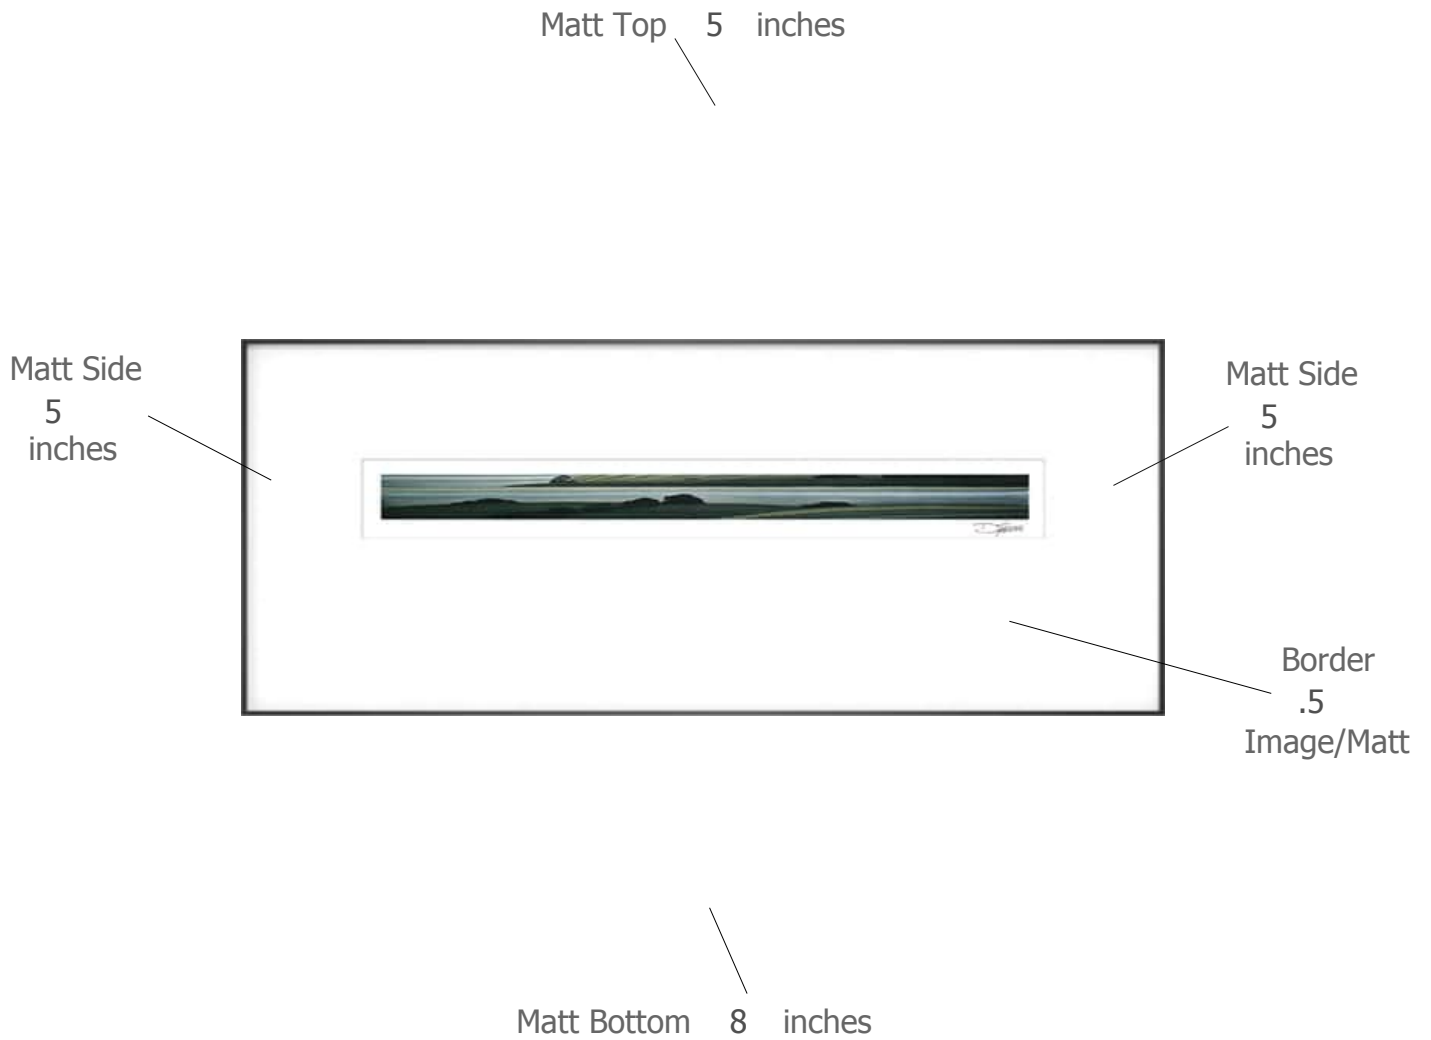

Suggested Framing

Print Title: Horizon Series 6

Molding Profile: Dusk - Nielsen 117-164

Matt Color: Whitecap - Larson Juhl - #A4803

Frame Size: 16 inches high by 40 inches wide

Print Size: 2 inches high by 29 inches wide