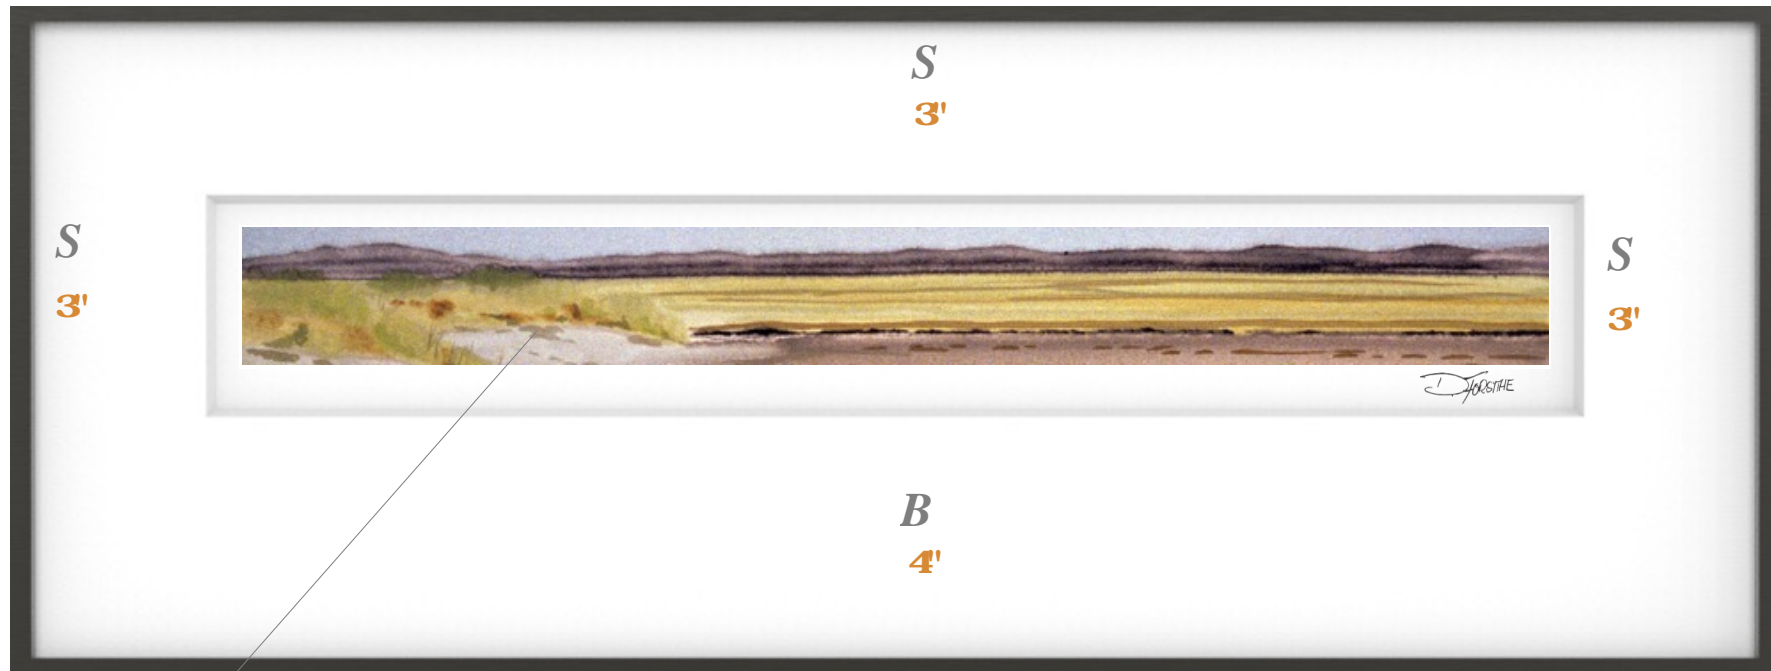

A Suggested Framing for... 'Horizon Series 5'

Width 26 inches

1/2" Borderspace between mat edge
& print edge

Outside Mat Measurement: 10 inches high by 26 inches wide

Mat Sides: 3 inches Bottom 4 inches

Frame Profile & Color: Dusk- Nelsen 117-164

Matboard Color: Whitecap- Lason Juhl- #A4803