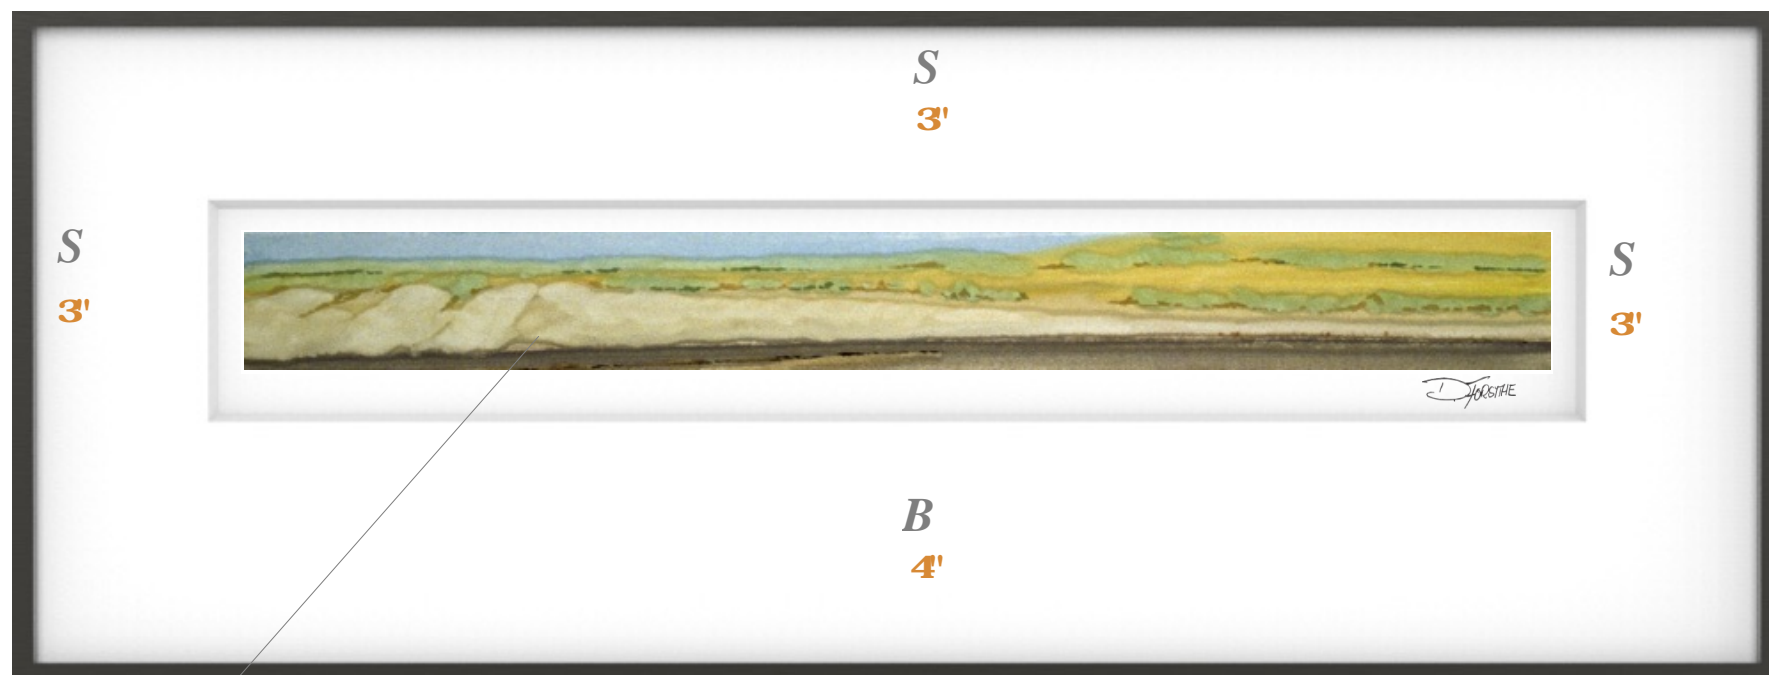

A Suggested Framing for... **'Horizon Series 4'**

Width **26 inches**

1/2" Borderspace between mat edge
& print edge

Outside Mat Measurement: 10 inches high by 26 inches wide

Mat Sides: 3 inches Bottom 4 inches

Frame Profile & Color: Dusk- Nelsen 117-164

Matboard Color: Whitecap- Larson Juhl- #A4803