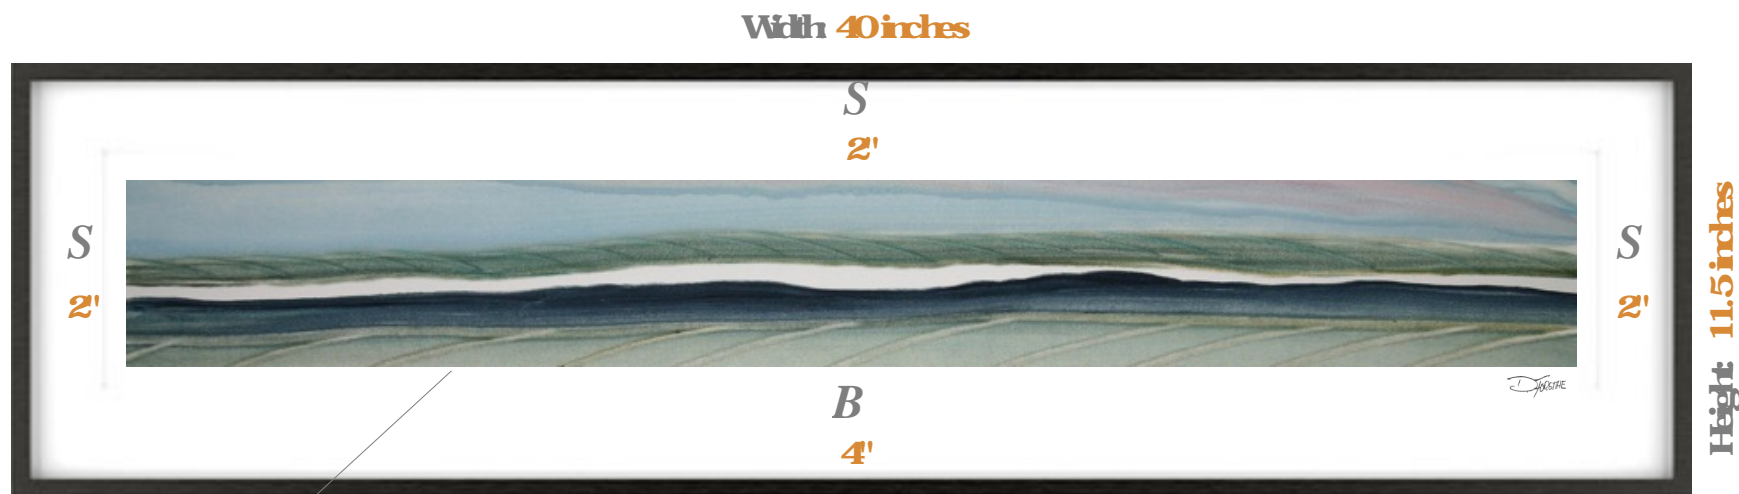

A Suggested Framing for... 'Horizon Series-32'

1/2" Borderspace between mat edge
& print edge

Outside Mat Measurement: 11.5 inches high by 40 inches wide

Mat Sides: 2 inches Bottom 4 inches

Frame Profile & Color: Dusk- Nelsen 117-164

Matboard Color: Whitecap- Larson Juhl- #A4803