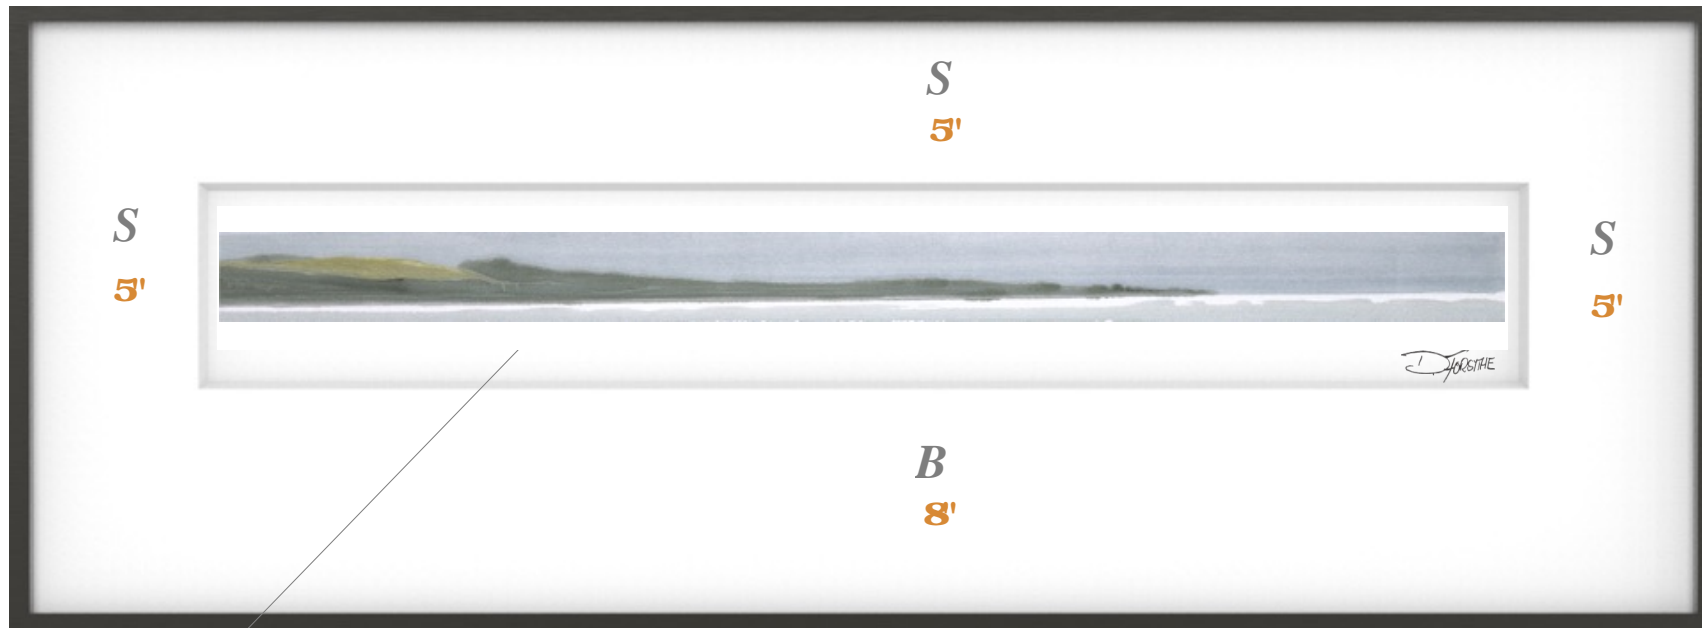

A Suggested Framing for the limited edition print... **"Horizon Series 27"**

With **40 inches**

Height **16 inches**

**1/2" Borderspace** between mat edge  
& print edge

---

**Outside Mat Measurement: 16 inches high by 40 inches wide**

**Mat Sides: 5 inches Bottom 8 inches**

**Frame Profile & Color: Dusk- Nelson 117-164**

**Matboard Color: Whitecap- Larson Juhl- #A4803**