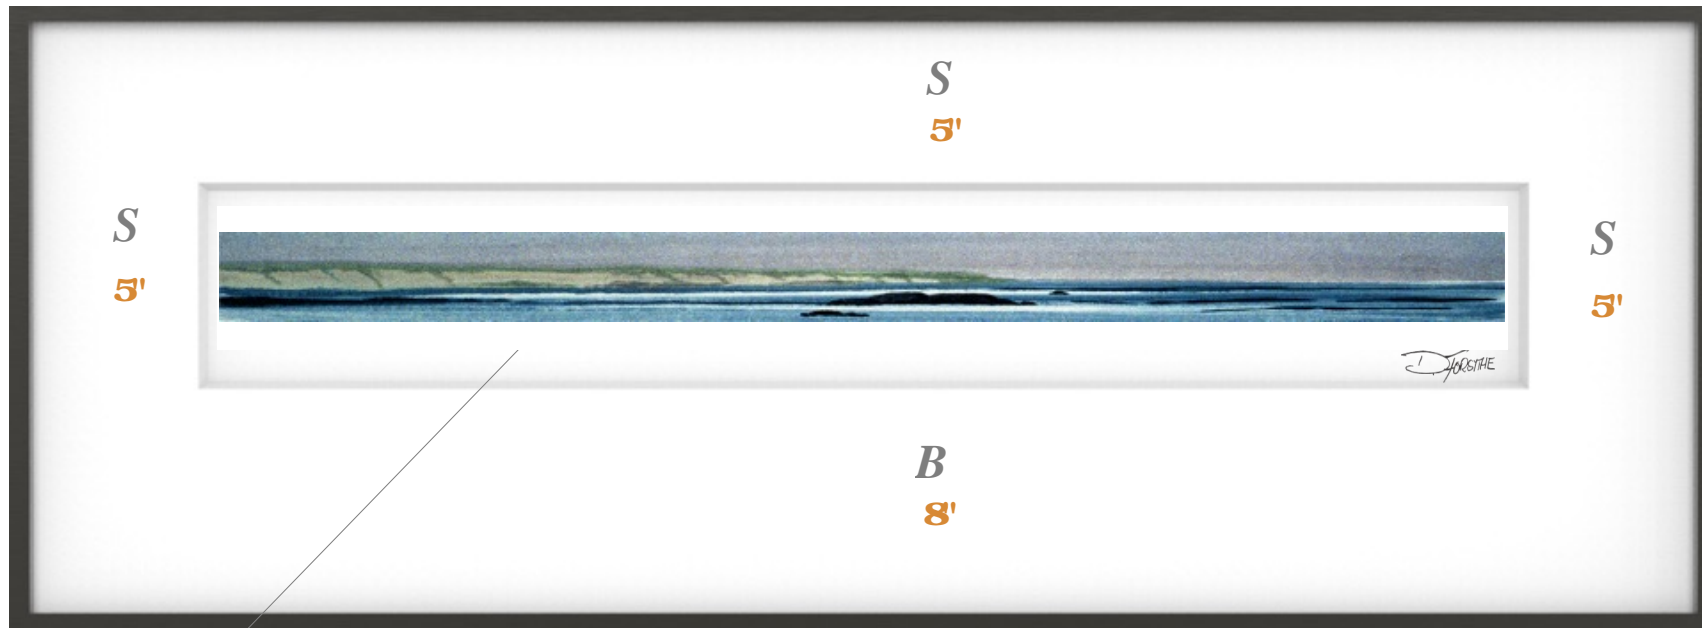

A Suggested Framing for the limited edition print... **'Horizon Series 26'**

With **40 inches**

Height **16 inches**

1/2' Borderspace between mat edge
& print edge

Outside Mat Measurement: 16 inches high by 40 inches wide

Mat Sides: 5 inches Bottom 8 inches

Frame Profile & Color: Dusk- Nelson 117-164

Matboard Color: Whitecap- Larson Juhl- #A4803

DougForsythe.com