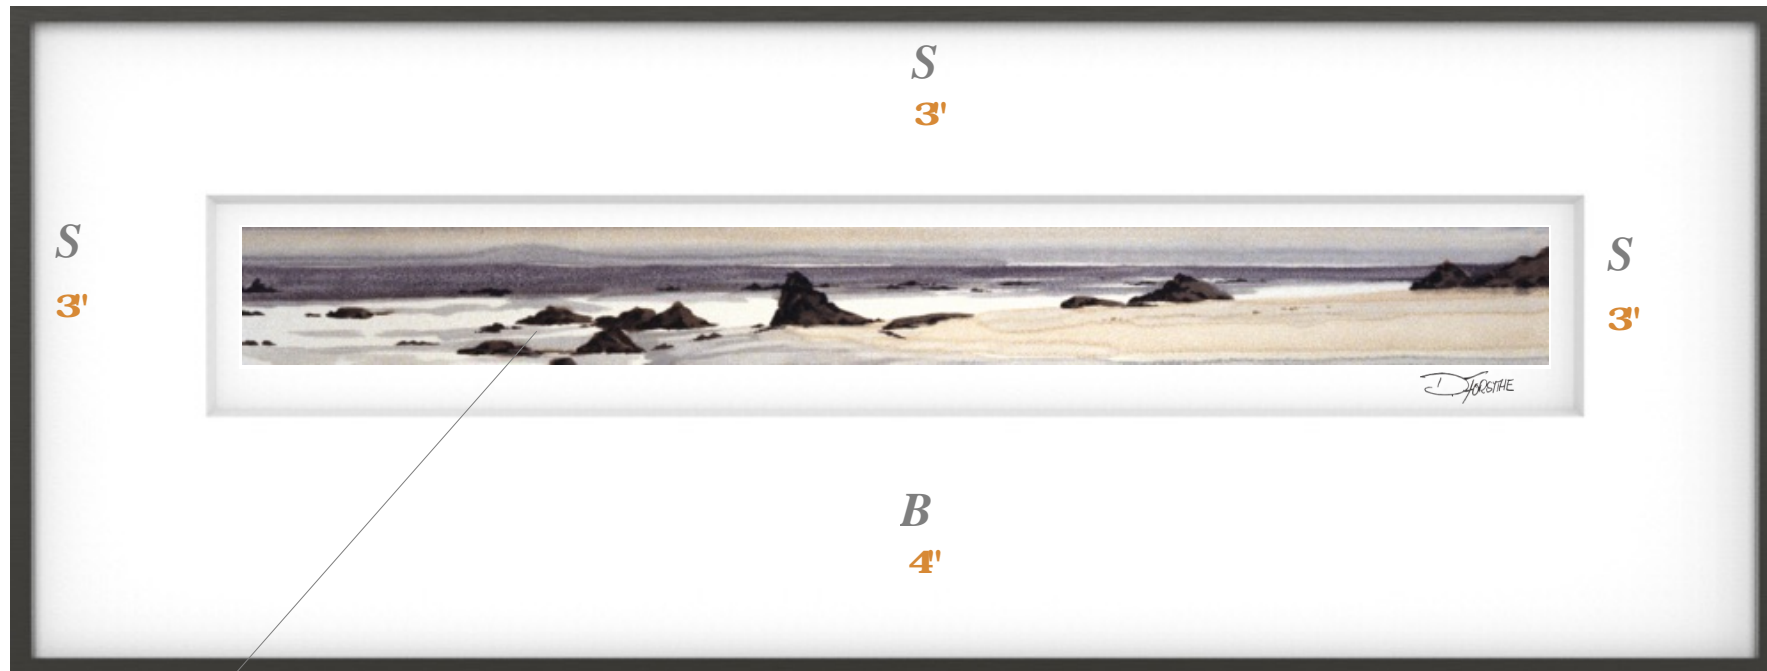

A Suggested Framing for... 'Horizon Series 25'

Width 26 inches

Height 10 inches

1/2" Borderspace between mat edge
& print edge

Outside Mat Measurement: 10 inches high by 26 inches wide

Mat Sides: 3 inches Bottom 4 inches

Frame Profile & Color: Dusk- Nelsen 117-164

Matboard Color: Whitecap- Lason Juhl- #A4803

DougForsythe.com