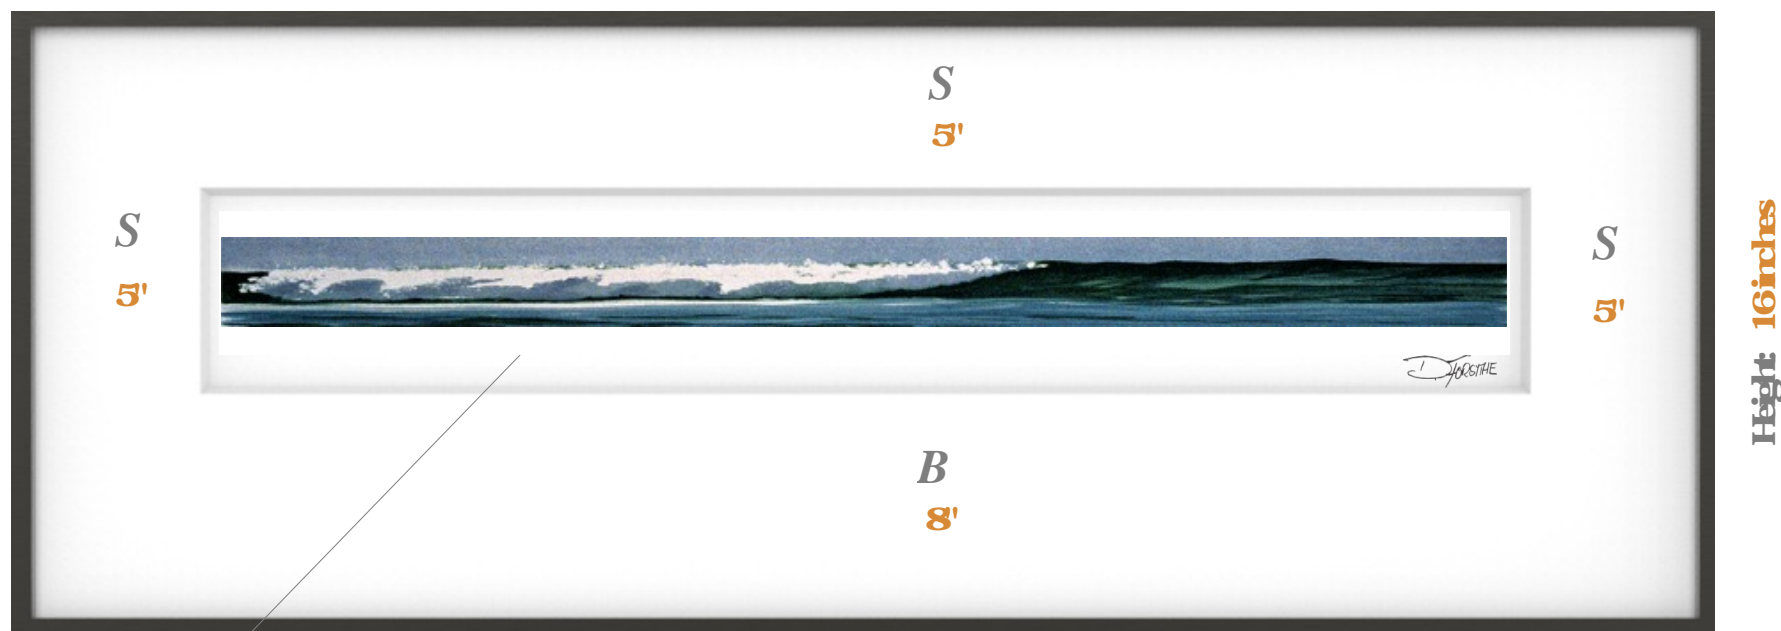

A Suggested Framing for the limited edition print... **"Horizon Series 24"**

With **40 inches**

Height **16 inches**

1/2" Borderspace between mat edge
& print edge

Outside Mat Measurement: **16 inches high by 40 inches wide**

Mat Sides: **5 inches** Bottom **8 inches**

Frame Profile & Color: **Dusk- Nelson 117-164**

Matboard Color: **Whitecap- Larson Juhl- #A4803**

DougForsythe.com