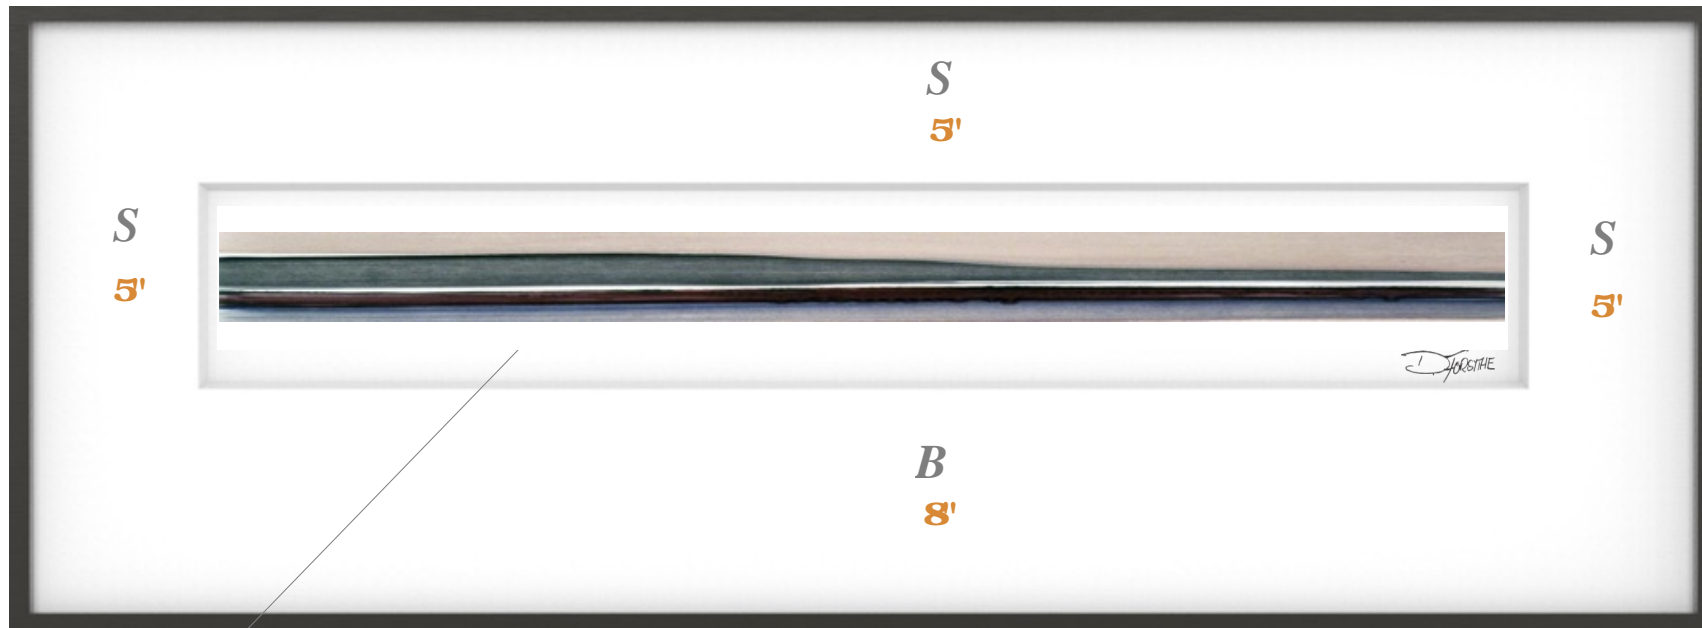

A Suggested Framing for the limited edition print... **"Horizon Series 23"**

With **40 inches**

Height **16 inches**

1/2" Borderspace between mat edge
& print edge

Outside Mat Measurement: **16 inches high by 40 inches wide**

Mat Sides: **5 inches** Bottom **8 inches**

Frame Profile & Color: **Dusk- Nelsen 117-164**

Matboard Color: **Whitecap- Iason Juhl- #A4803**