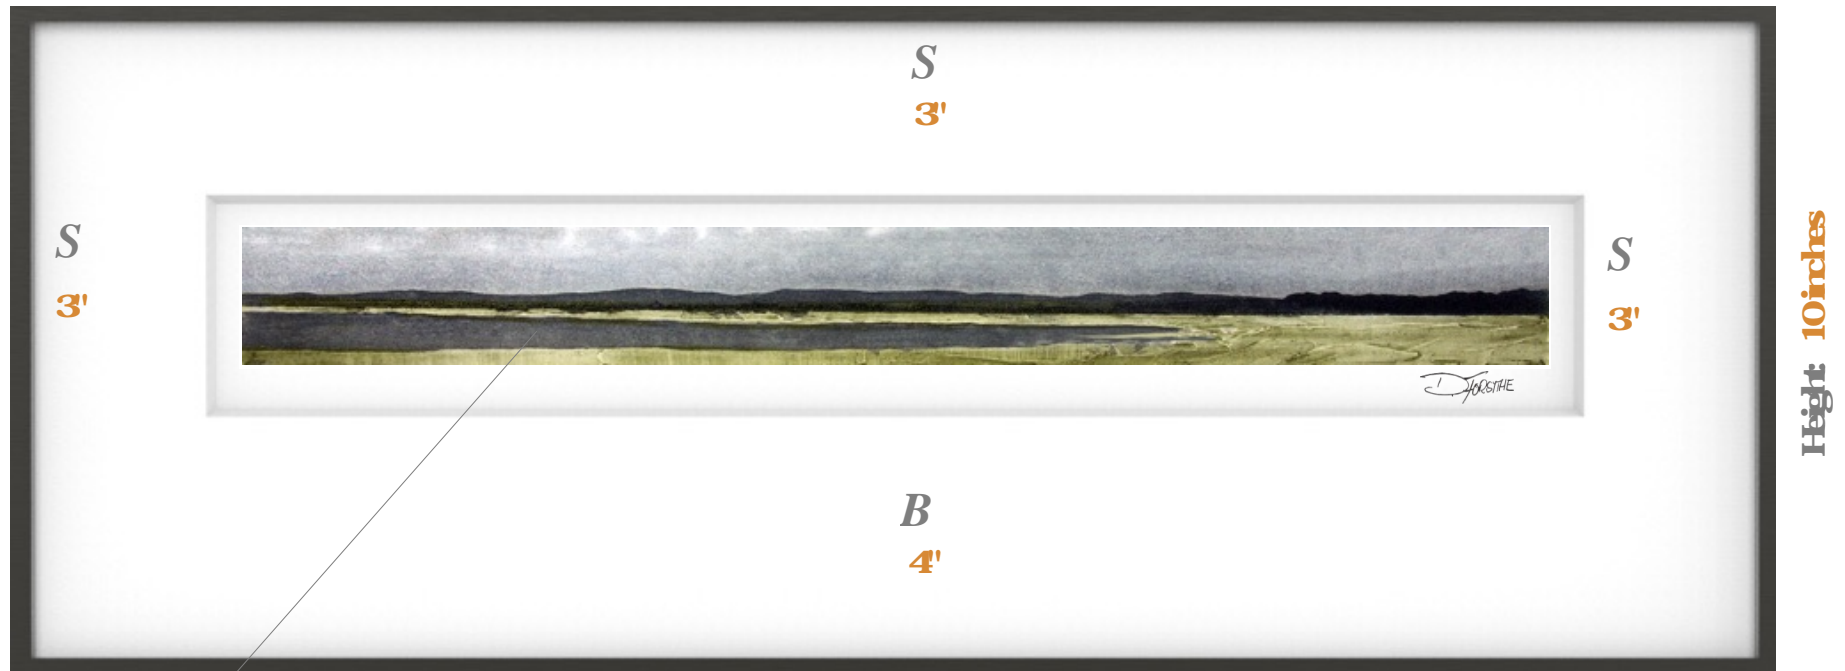

A Suggested Framing for... **'Horizon Series 21'**

Width **26 inches**

1/2" Borderspace between mat edge
& print edge

Outside Mat Measurement: 10 inches high by 26 inches wide

Mat Sides: 3 inches Bottom 4 inches

Frame Profile & Color: Dusk- Nelsen 117-164

Matboard Color: Whitecap- Larson Juhl- #A4803

DougForsythe.com