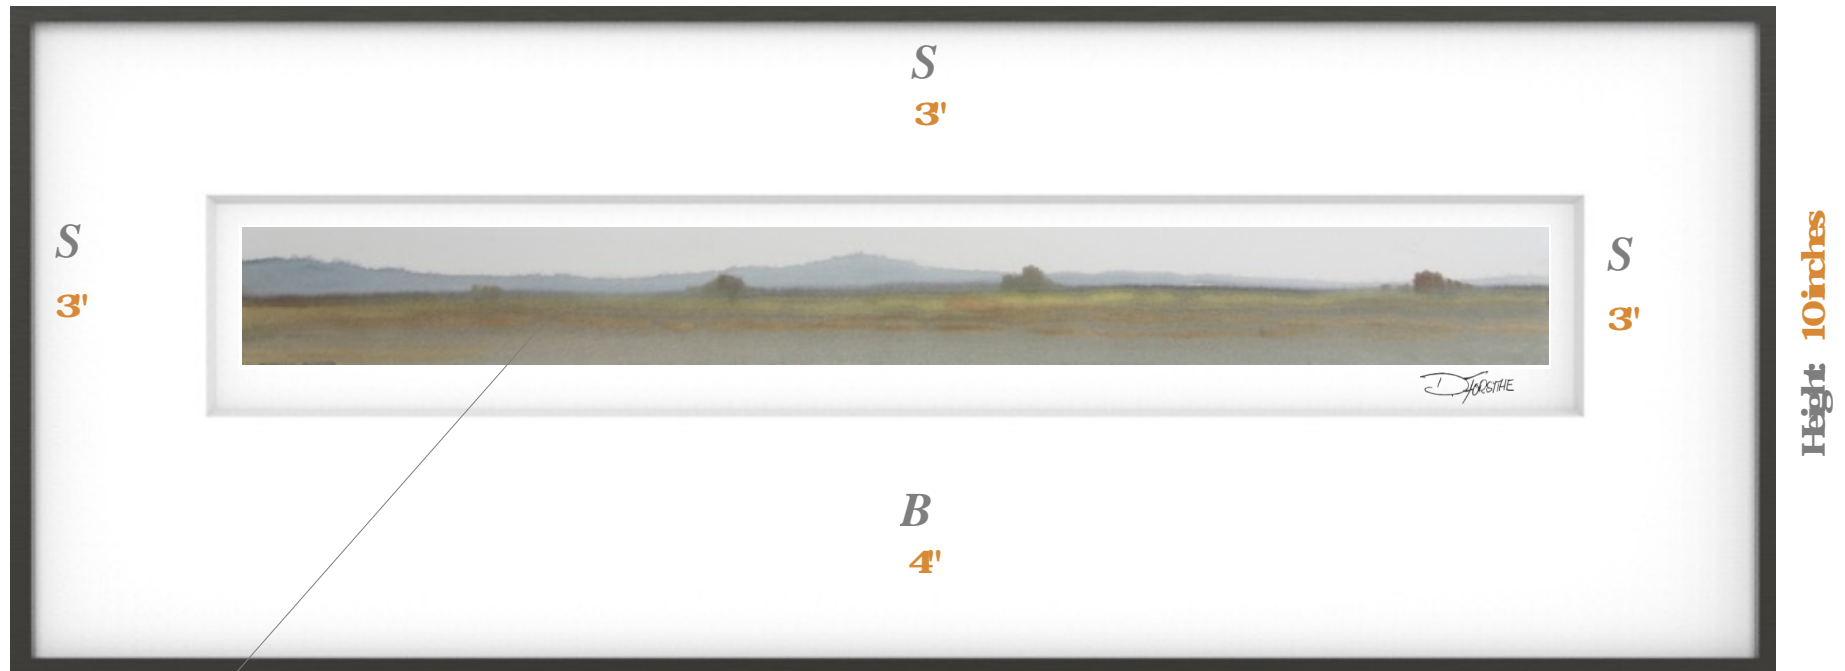

A Suggested Framing for... 'Horizon Series 2'

Width 26 inches

1/2" Borderspace between mat edge
& print edge

Outside Mat Measurement: 10 inches high by 26 inches wide

Mat Sides: 3 inches Bottom 4 inches

Frame Profile & Color: Dusk- Nelsen 117-164

Matboard Color: Whitecap- Larson Juhl- #A4803