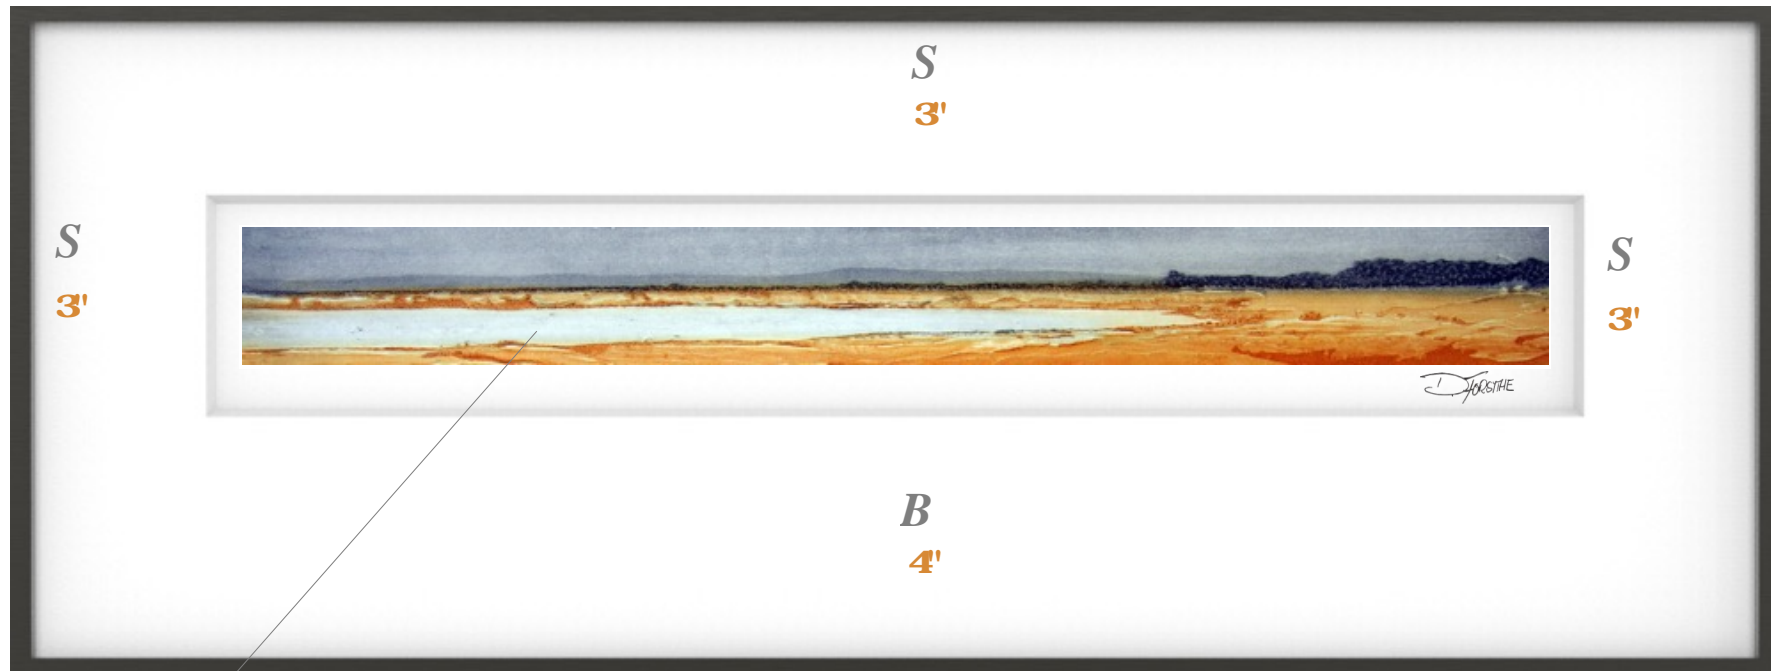

A Suggested Framing for... 'Horizon Series 19'

Width 26 inches

1/2" Borderspace between mat edge
& print edge

Outside Mat Measurement: 10 inches high by 26 inches wide

Mat Sides: 3 inches Bottom 4 inches

Frame Profile & Color: Dusk- Nelsen 117-164

Matboard Color: Whitecap- Lason Juhl- #A4803

DougForsythe.com