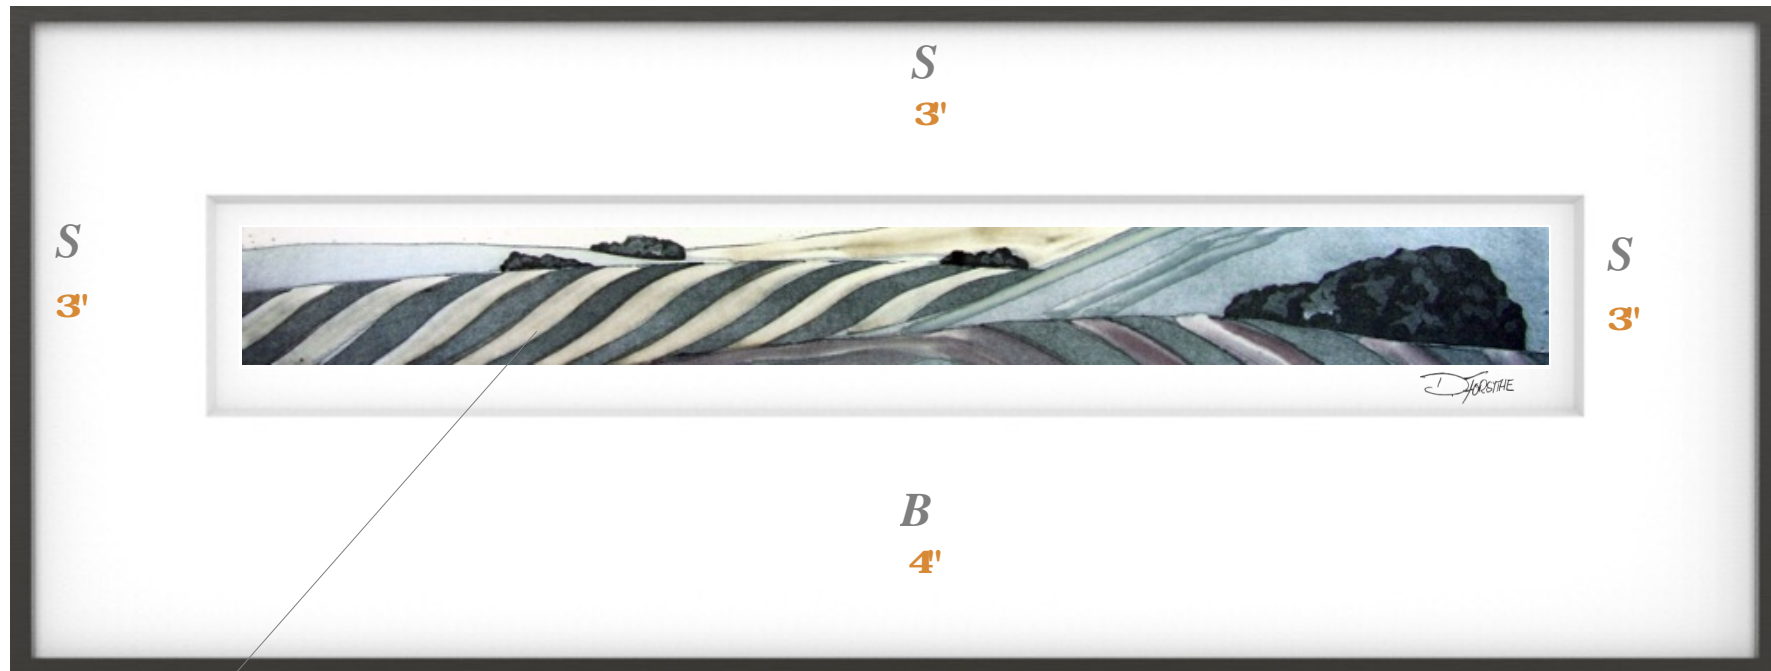

A Suggested Framing for... 'Horizon Series 18'

Width 26 inches

Height 10 inches

1/2" Borderspace between mat edge  
& print edge

Outside Mat Measurement: 10 inches high by 26 inches wide

Mat Sides: 3 inches Bottom 4 inches

Frame Profile & Color: Dusk- Nelsen 117-164

Matboard Color: Whitecap- Lason Juhl- #A4803