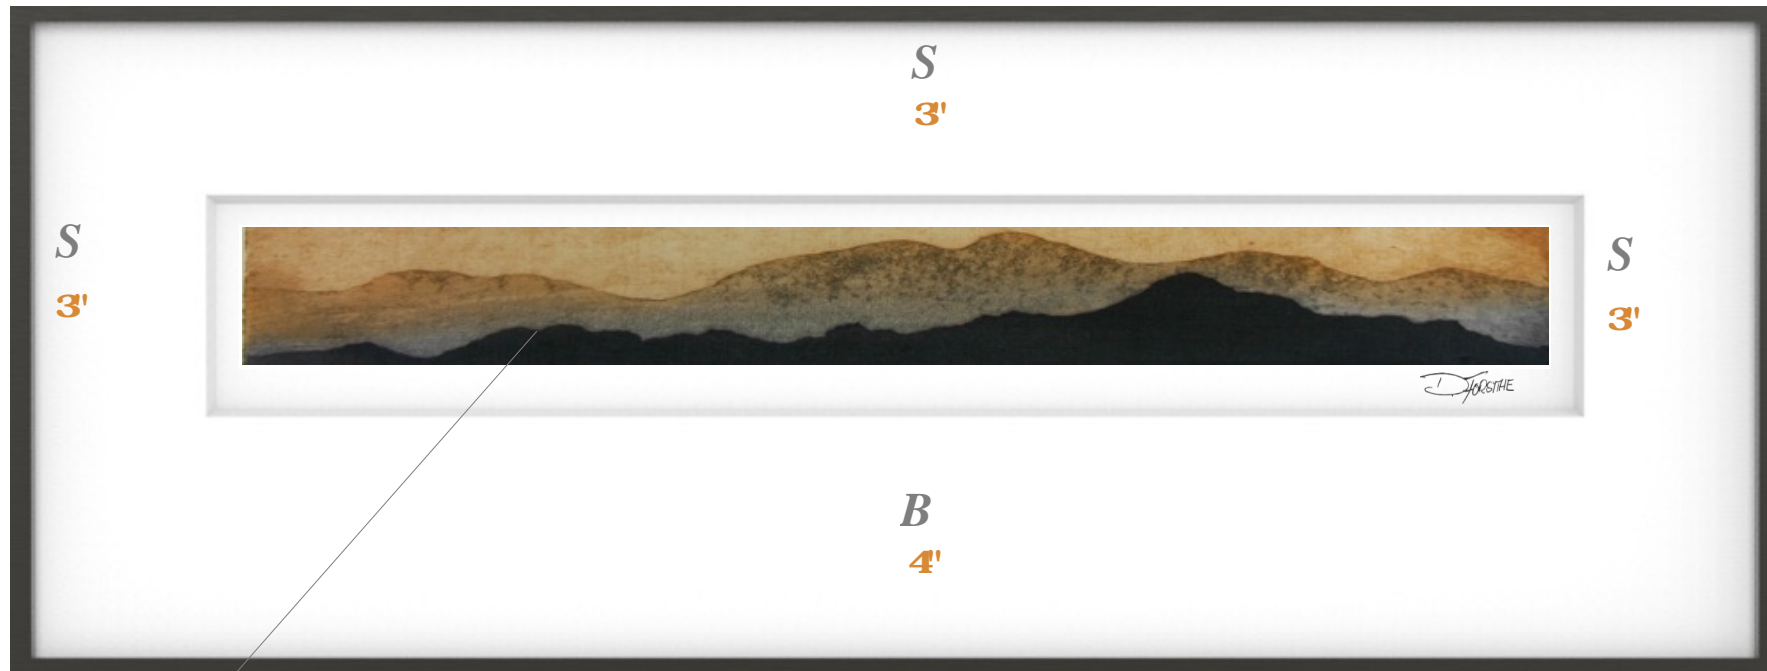

A Suggested Framing for... 'Horizon Series 17'

Width 26 inches

Height 10 inches

1/2" Borderspace between mat edge
& print edge

Outside Mat Measurement: 10 inches high by 26 inches wide

Mat Sides: 3 inches Bottom 4 inches

Frame Profile & Color: Dusk- Nelsen 117-164

Matboard Color: Whitecap- Lason Juhl- #A4803

DougForsythe.com