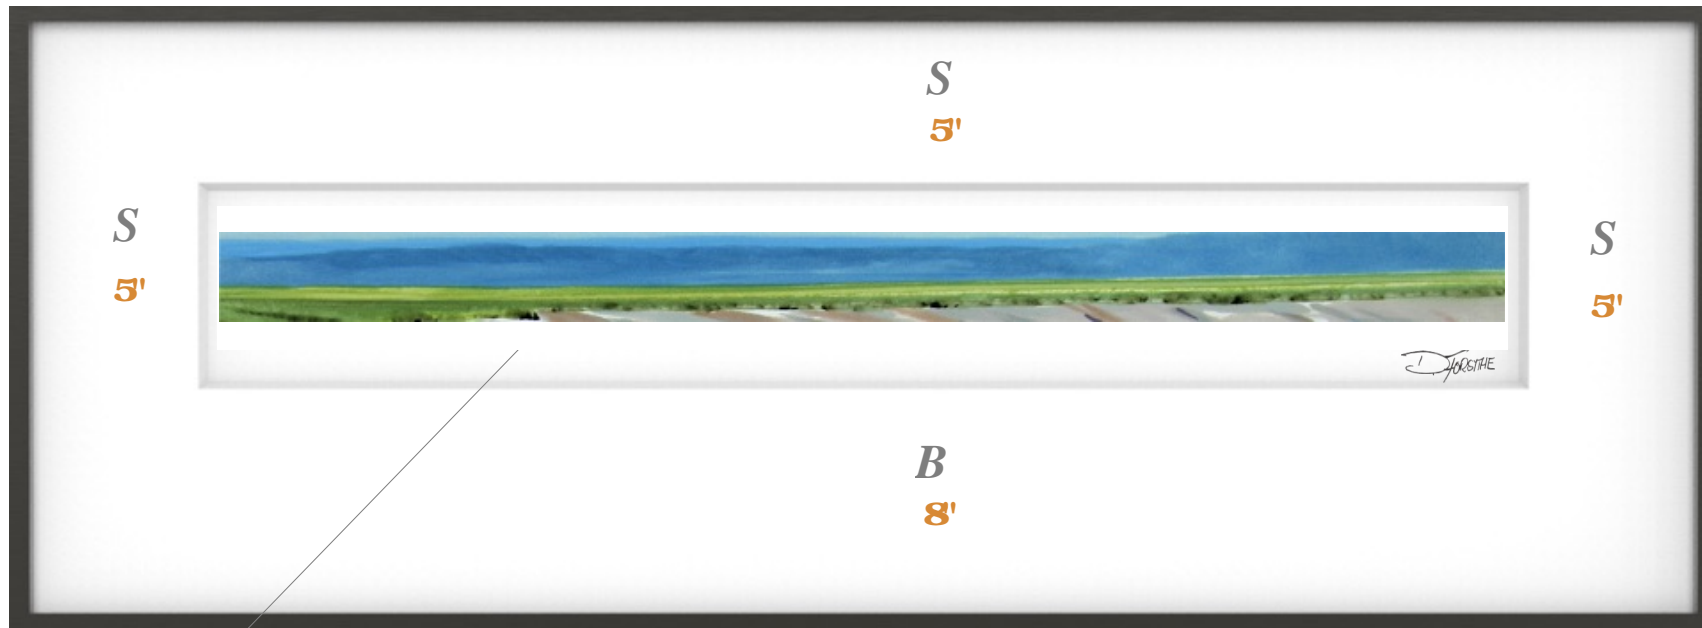

A Suggested Framing for the limited edition print... **'Horizon Series 12'**

With **40 inches**

Height **16 inches**

1/2" Border space between mat edge
& print edge

Outside Mat Measurement: **16 inches high by 40 inches wide**

Mat Sides: **5 inches** Bottom **8 inches**

Frame Profile & Color: **Dusk- Nelson 117-164**

Matboard Color: **Whitecap- Larson Juhl- #A4803**

DougForsythe.com