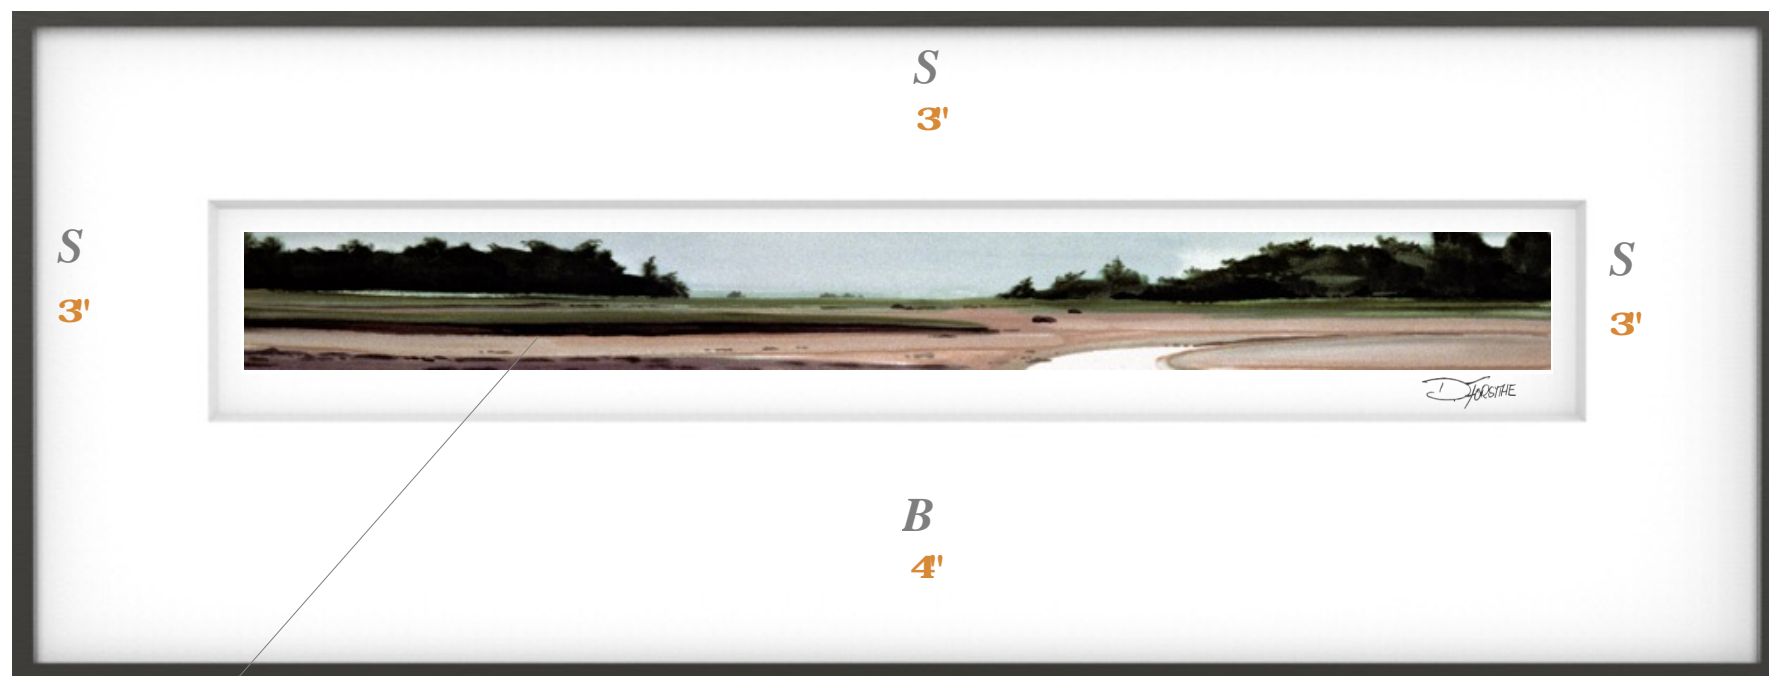

A Suggested Framing for... **'Horizon Series 11'**

Width **26 inches**

Height **10 inches**

**1/2" Borderspace** between mat edge  
& print edge

---

**Outside Mat Measurement: 10 inches high by 26 inches wide**

**Mat Sides: 3 inches Bottom 4 inches**

**Frame Profile & Color: Dusk- Nelsen 117-164**

**Matboard Color: Whitecap- Larson Juhl- #A4803**