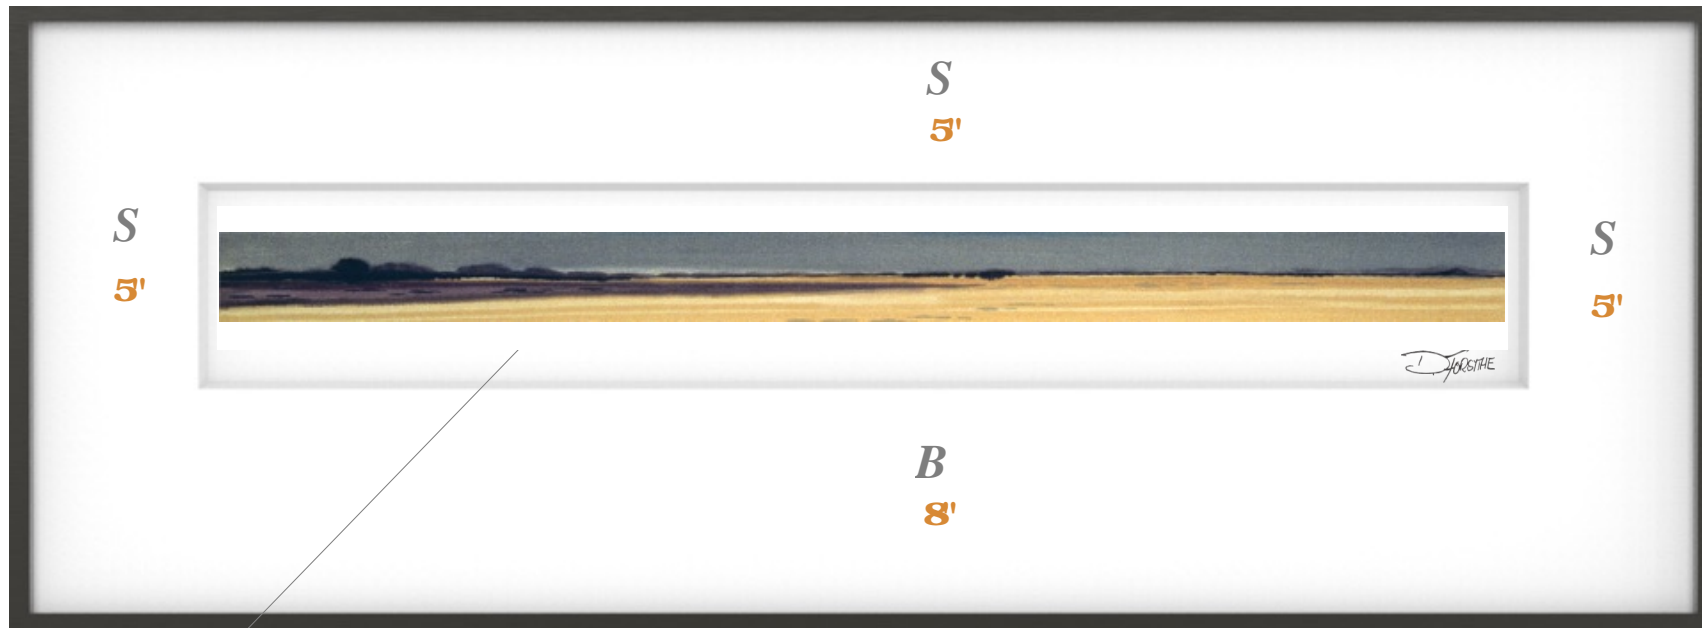

A Suggested Framing for the limited edition print... **"Horizon Series 10"**

With **40 inches**

Height **16 inches**

1/2" Borderspace between mat edge
& print edge

Outside Mat Measurement: 16 inches high by 40 inches wide

Mat Sides: 5 inches Bottom 8 inches

Frame Profile & Color: Dusk- Nelson 117-164

Matboard Color: Whitecap- Larson Juhl- #A4803

DougForsythe.com