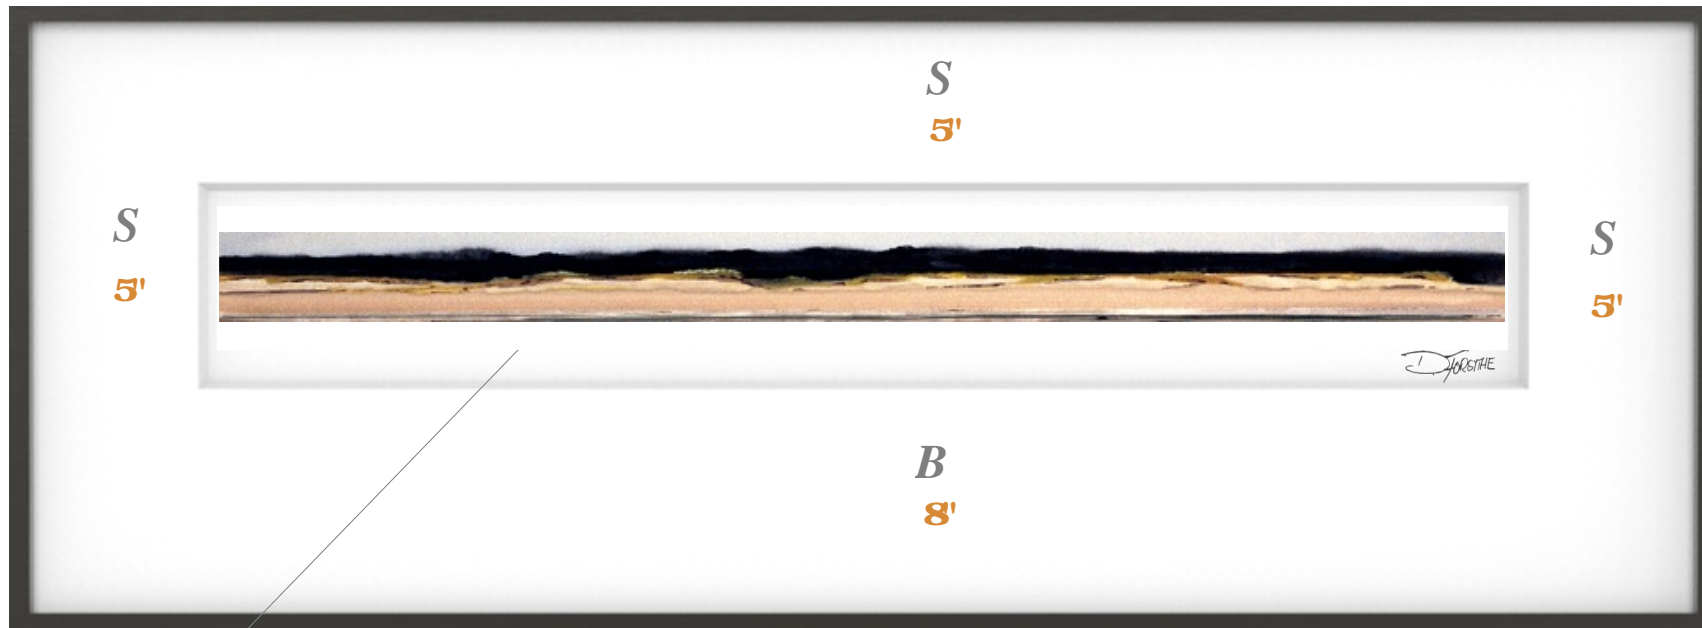

A Suggested Framing for the limited edition print... **"Horizon Series 1"**

With **40 inches**

Height **16 inches**

1/2" Borderspace between mat edge
& print edge

Outside Mat Measurement: **16 inches high by 40 inches wide**

Mat Sides: **5 inches** Bottom **8 inches**

Frame Profile & Color: **Dusk- Nelson 117-164**

Matboard Color: **Whitecap- Larson Juhl- #A4803**