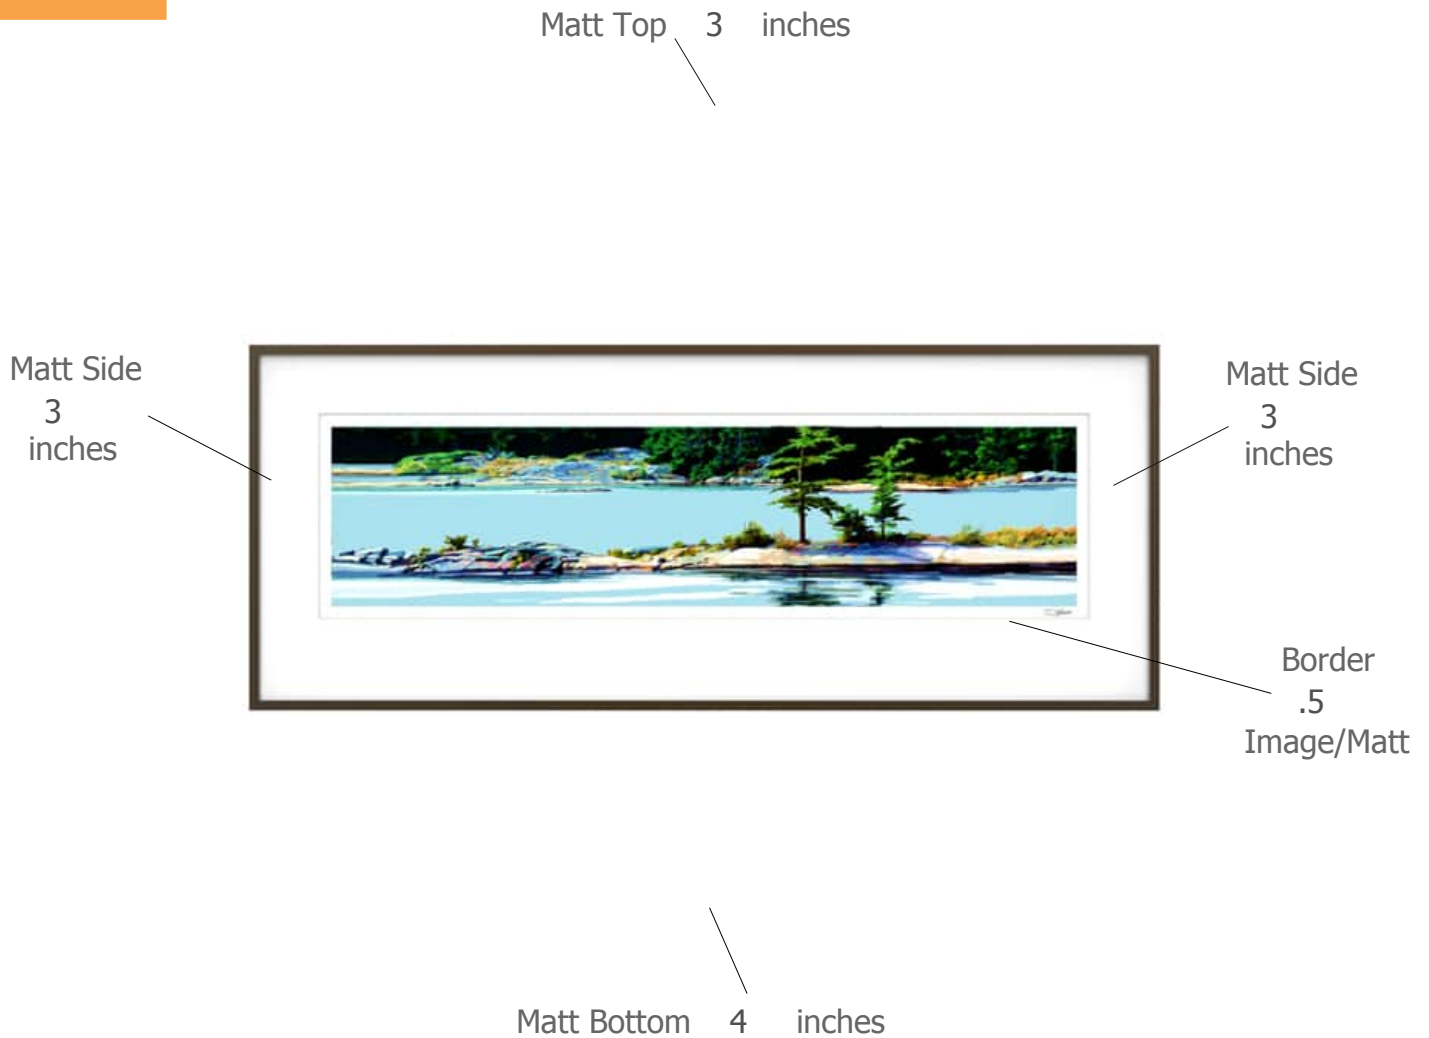

## Suggested Framing

---

Print Title: **On Georgian Bay**

Molding Profile: Dusk - Nielsen 117-164

Matt Color: Whitecap - Larson Juhl - #A4803 OR Peterboro  
Chalk A72

Frame Size: 16 inches high by 40 inches wide

Print Size: 8 inches high by 33 inches wide