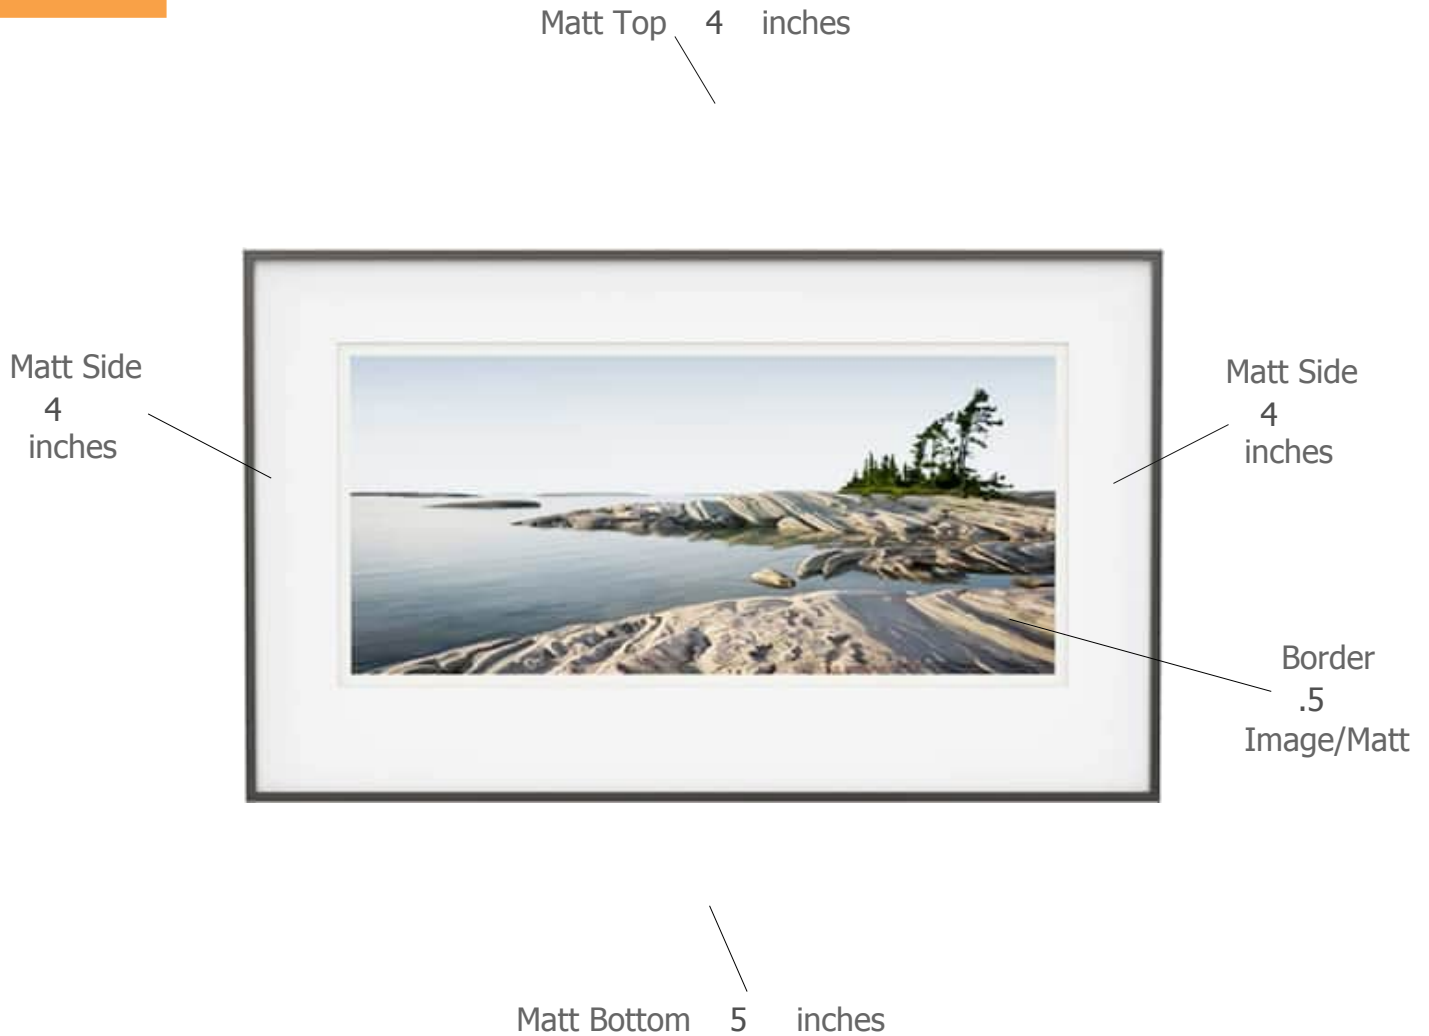

Suggested Framing

Print Title: **On Georgian Bay Series I**

Molding Profile: Dusk - Nielsen 117-164

Matt Color: Whitecap - Larson Juhl - #A4803 OR Peterboro
Chalk A72

Frame Size: 24 inches high by 40 inches wide

Print Size: 14 inches high by 31 inches wide