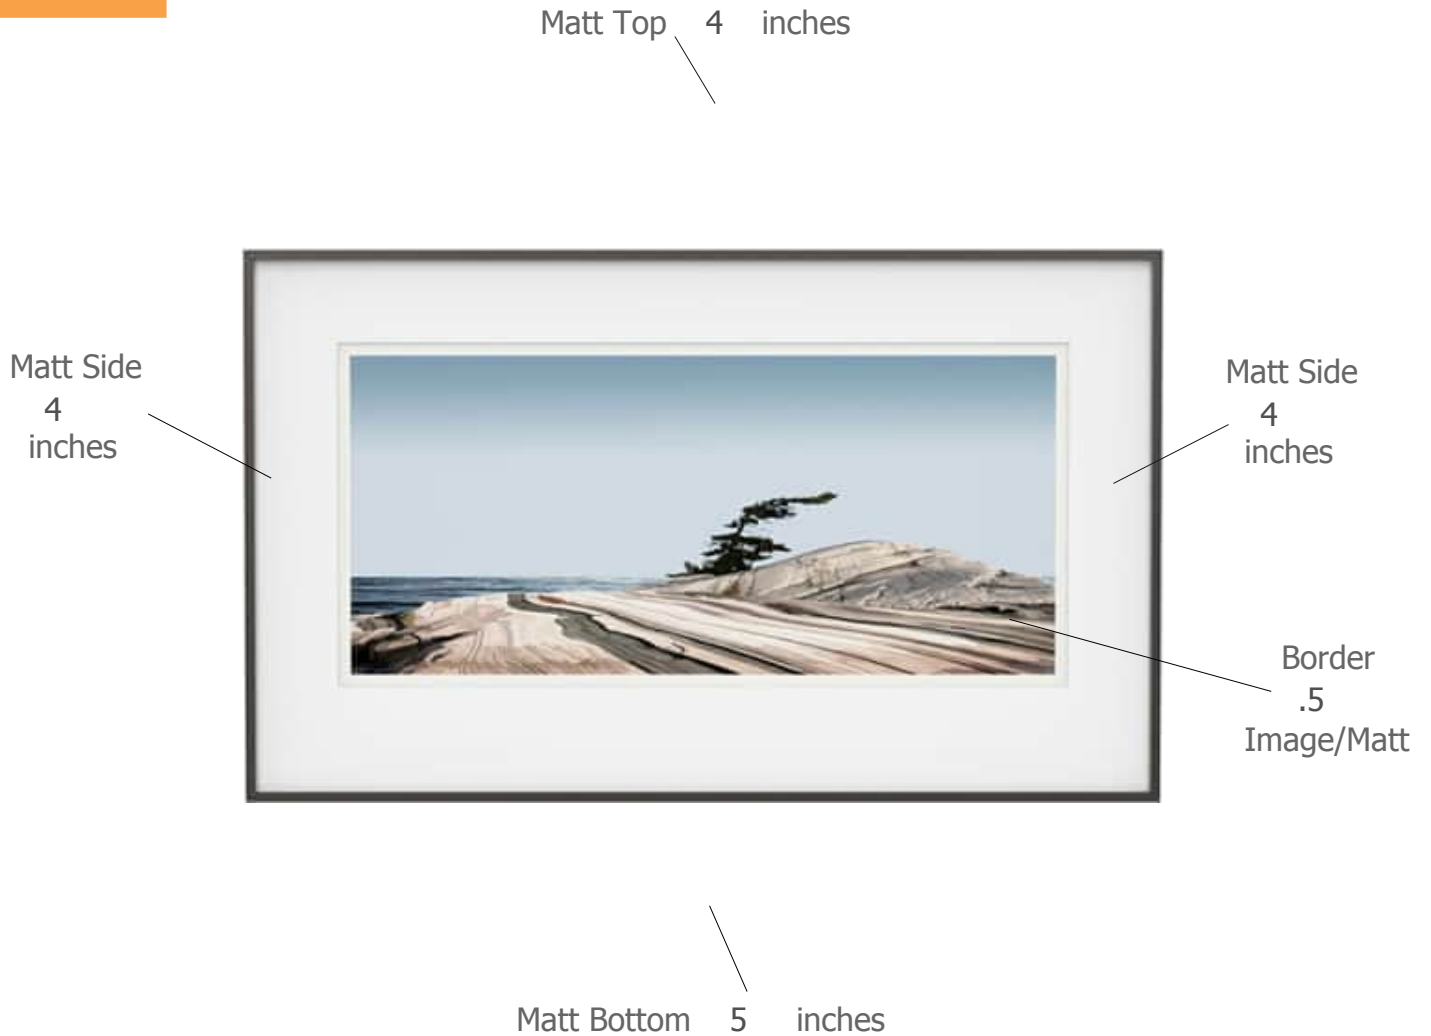

Suggested Framing

Print Title: **On Georgian Bay Series G**

Molding Profile: Dusk - Nielsen 117-164

Matt Color: Whitecap - Larson Juhl - #A4803 OR Peterboro
Chalk A72

Frame Size: 24 inches high by 40 inches wide

Print Size: 14 inches high by 31 inches wide