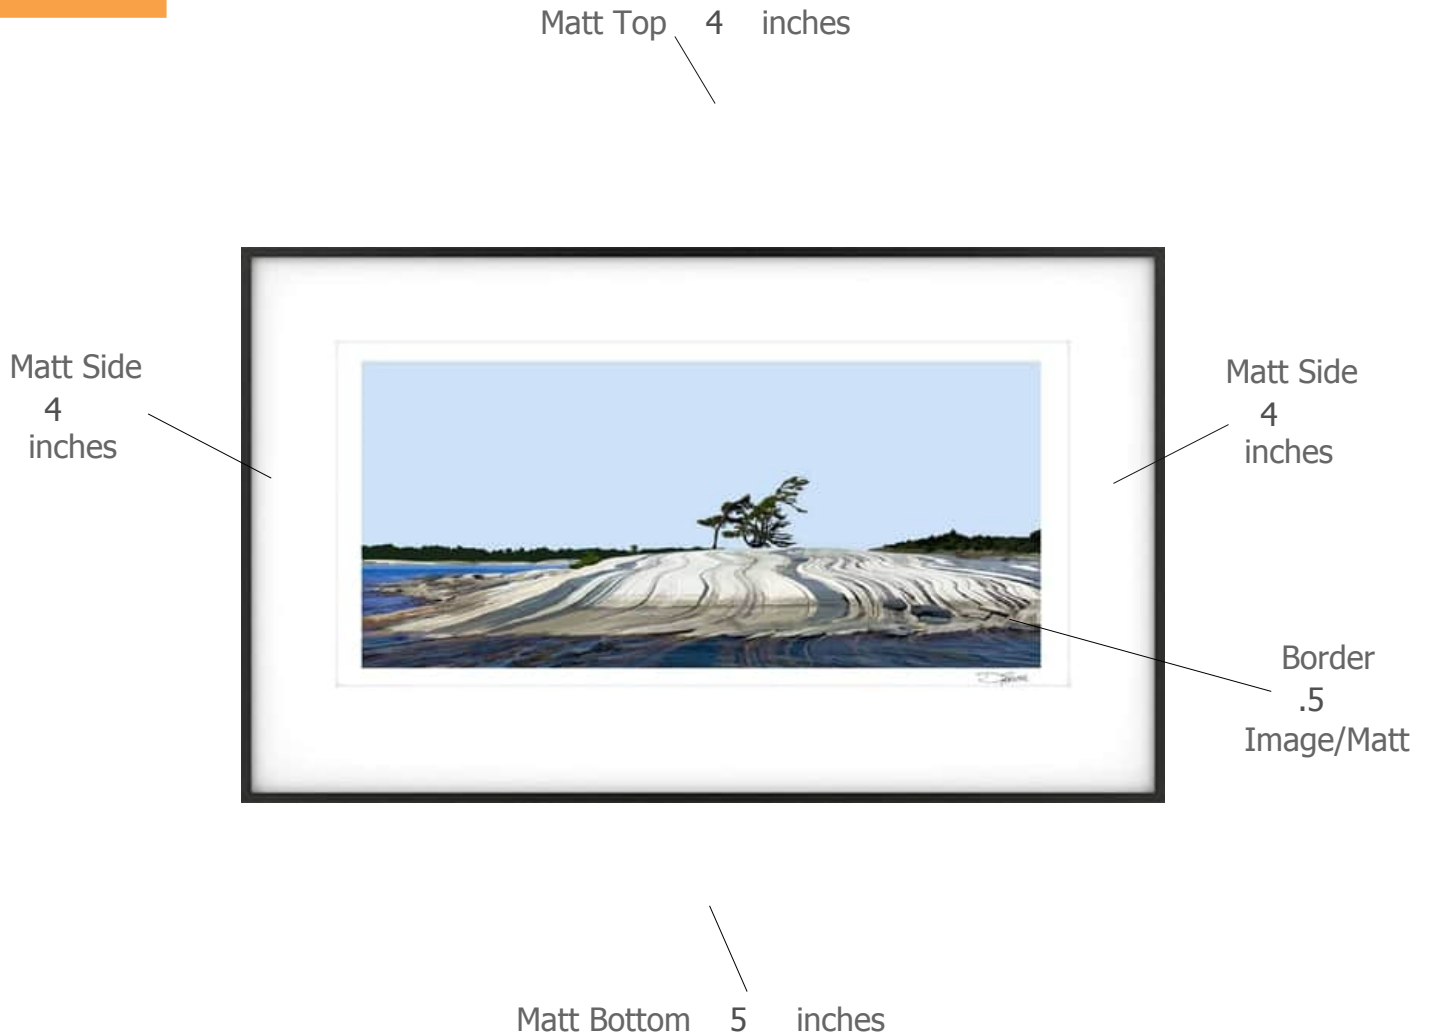

## Suggested Framing

---

Print Title: **On Georgian Bay Series F**

Molding Profile: Dusk - Nielsen 117-164

Matt Color: Whitecap - Larson Juhl - #A4803 OR Peterboro  
Chalk A72

Frame Size: 24 inches high by 40 inches wide

Print Size: 14 inches high by 31 inches wide