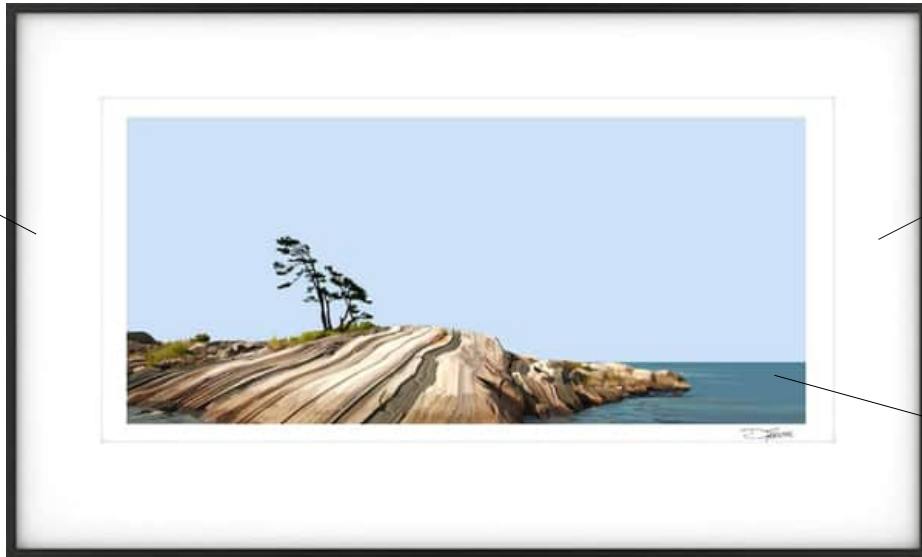

Suggested Framing

Matt Top 4 inches

Matt Side
4
inches

Matt Side
4
inches

Border
.5
Image/Matt

Matt Bottom 5 inches

Print Title: **On Georgian Bay Series E**

Molding Profile: Dusk - Nielsen 117-164

Matt Color: Whitecap - Larson Juhl - #A4803 OR Peterboro
Chalk A72

Frame Size: 24 inches high by 40 inches wide

Print Size: 14 inches high by 31 inches wide