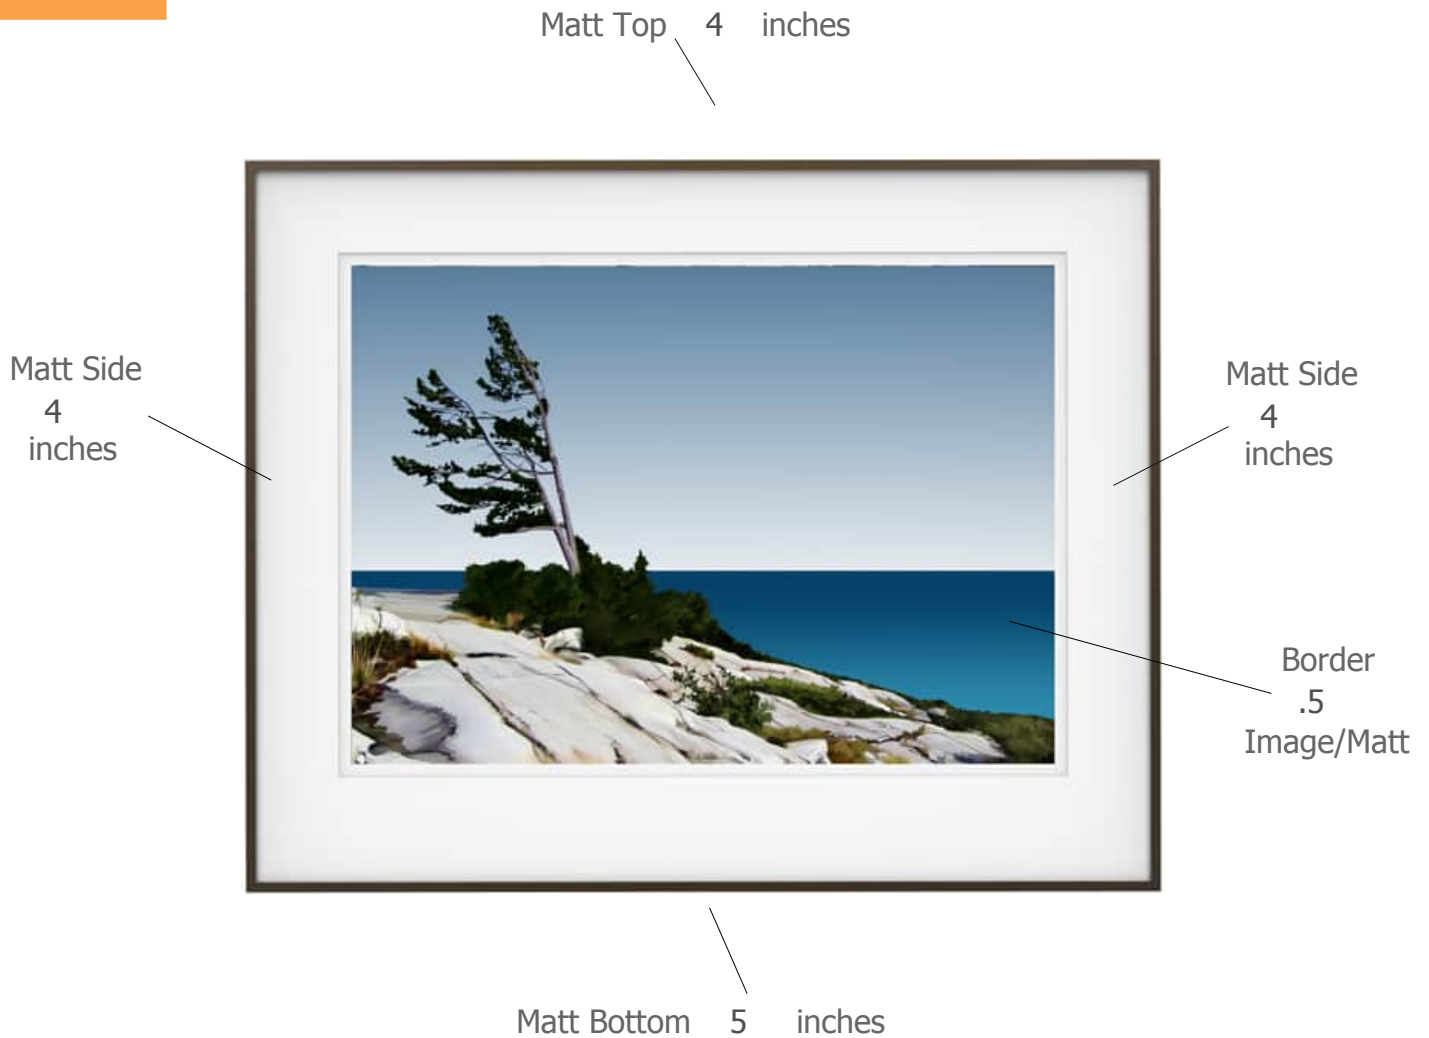

## Suggested Framing

---

Print Title: **On Georgian Bay Series D**

Molding Profile: Dusk - Nielsen 117-164

Matt Color: Whitecap - Larson Juhl - #A4803 OR Peterboro  
Chalk A72

Frame Size: 32 inches high by 40 inches wide

Print Size: 22 inches high by 31 inches wide