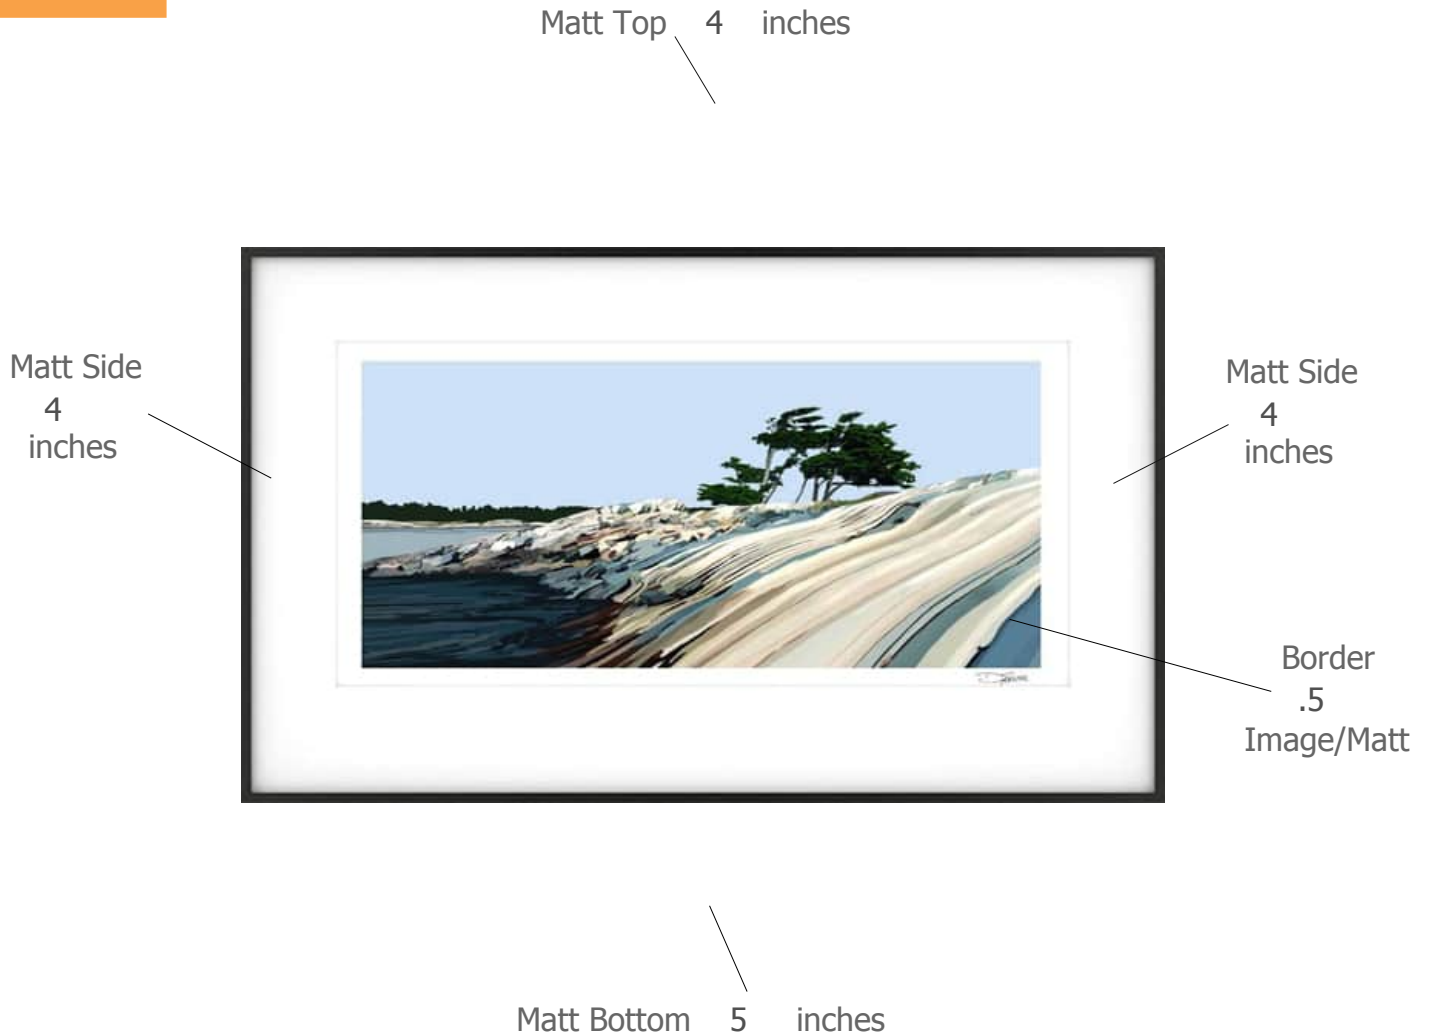

Suggested Framing

Print Title: **On Georgian Bay Series C**

Molding Profile: Dusk - Nielsen 117-164

Matt Color: Whitecap - Larson Juhl - #A4803 OR Peterboro
Chalk A72

Frame Size: 24 inches high by 40 inches wide

Print Size: 14 inches high by 31 inches wide