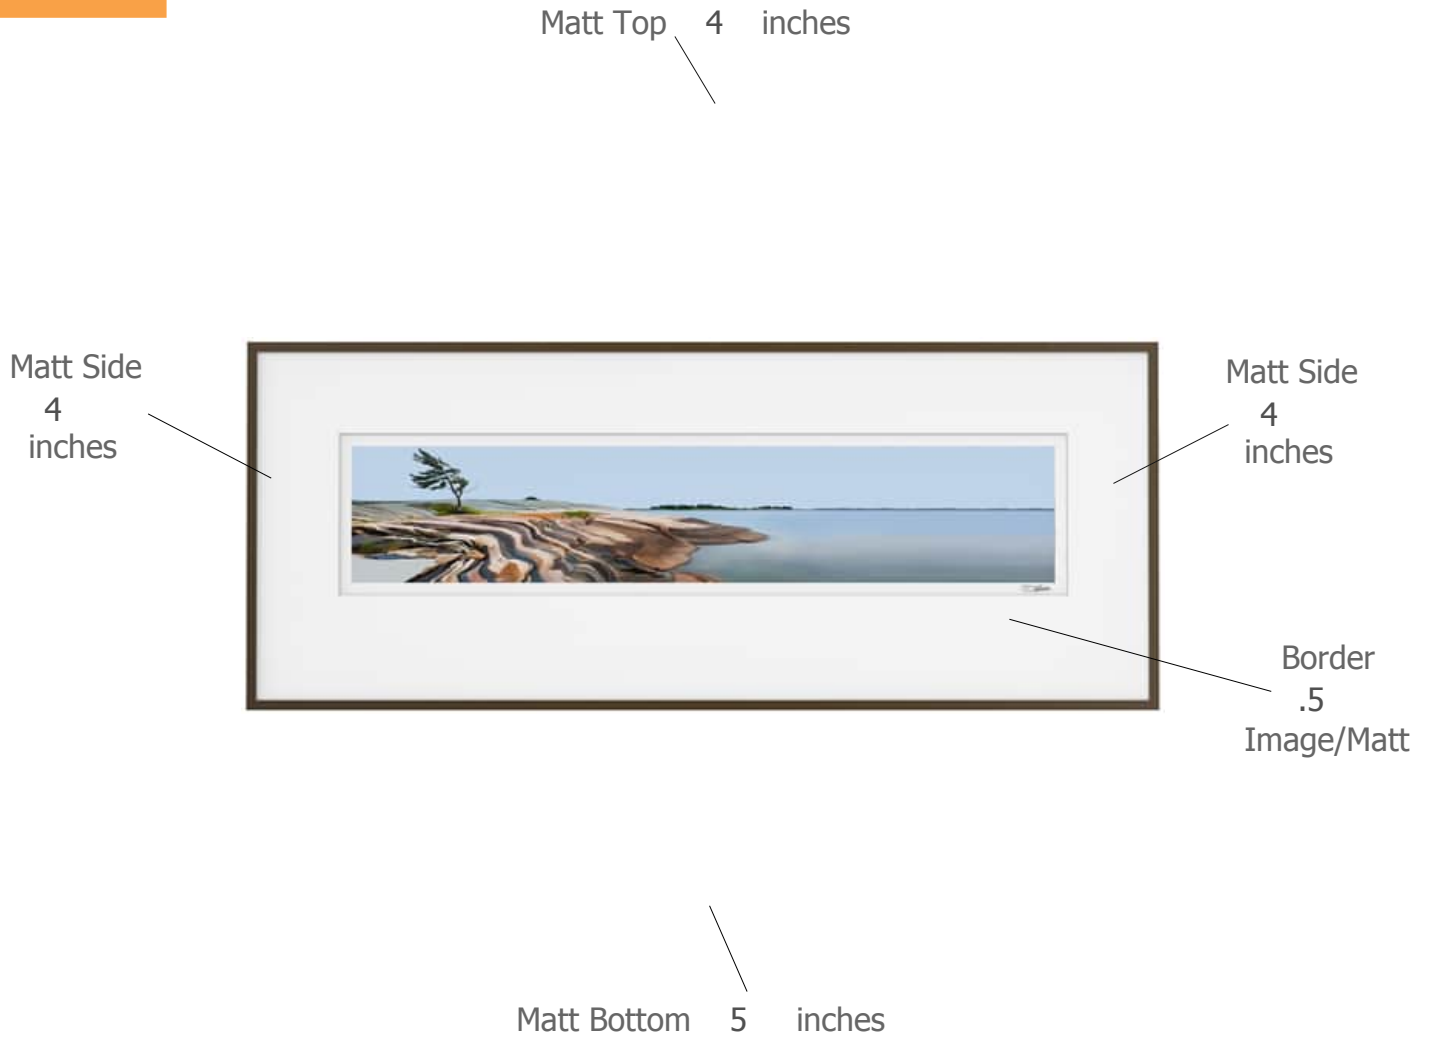

# Suggested Framing

---

Print Title: **On Georgian Bay Series B**

Molding Profile: Dusk - Nielsen 117-164

Matt Color: Whitecap - Larson Juhl - #A4803 OR Peterboro Chalk A72

Frame Size: 16 inches high by 40 inches wide

Print Size: 6 inches high by 31 inches wide