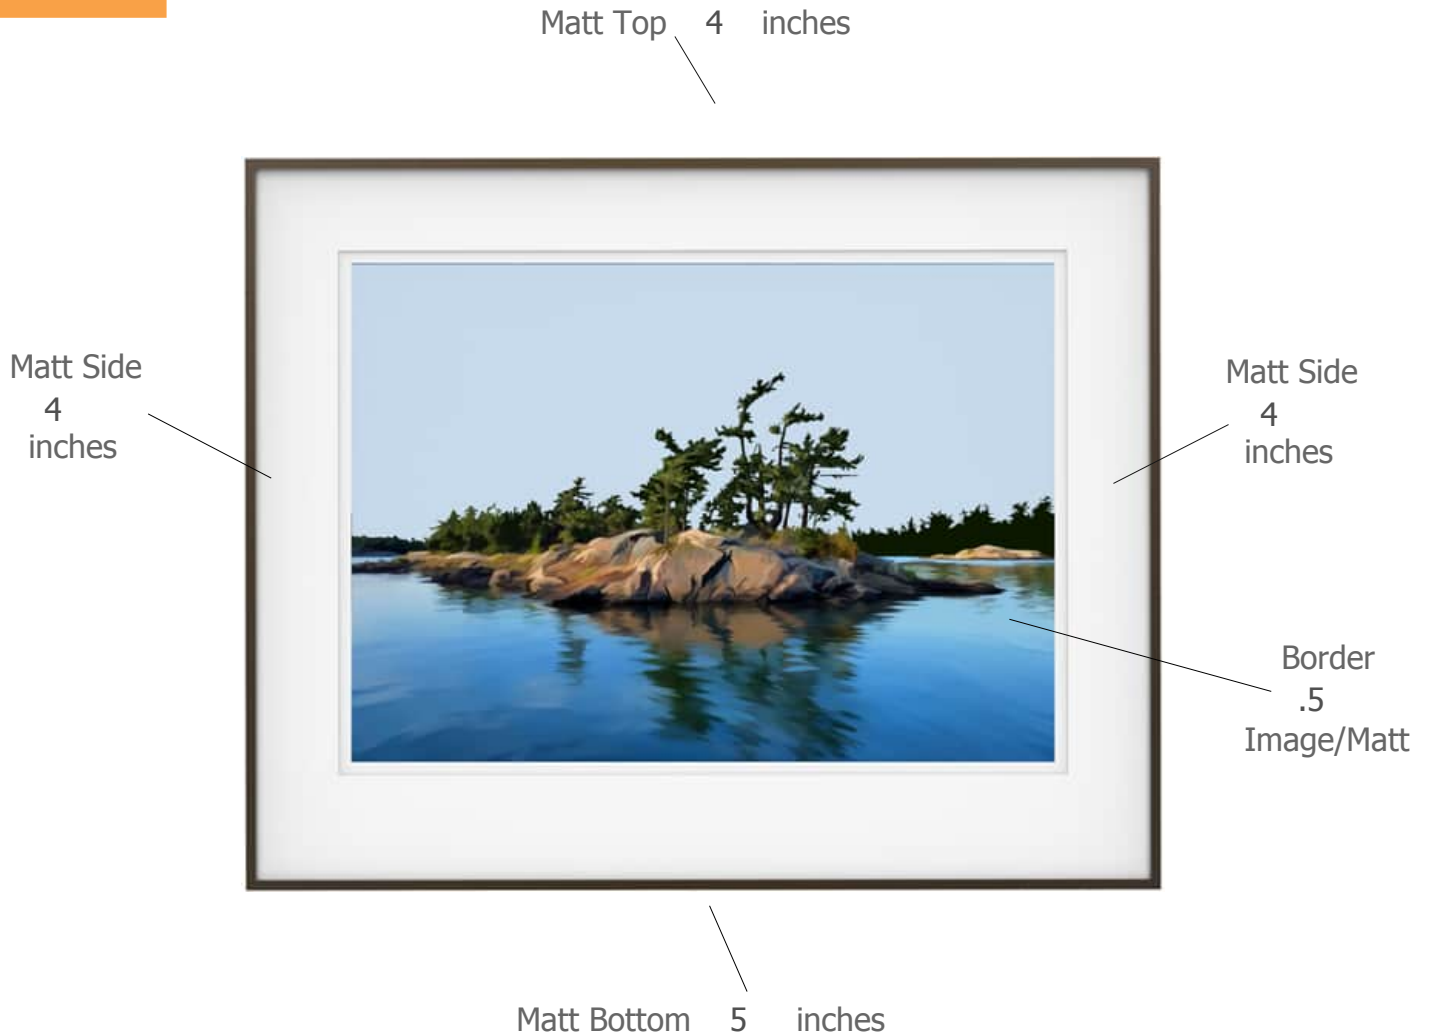

## Suggested Framing

---

Print Title: **Georgian Bay Inlet**

Molding Profile: Dusk - Nielsen 117-164

Matt Color: Whitecap - Larson Juhl - #A4803 OR Peterboro  
Chalk A72

Frame Size: 32 inches high by 40 inches wide

Print Size: 22 inches high by 31 inches wide