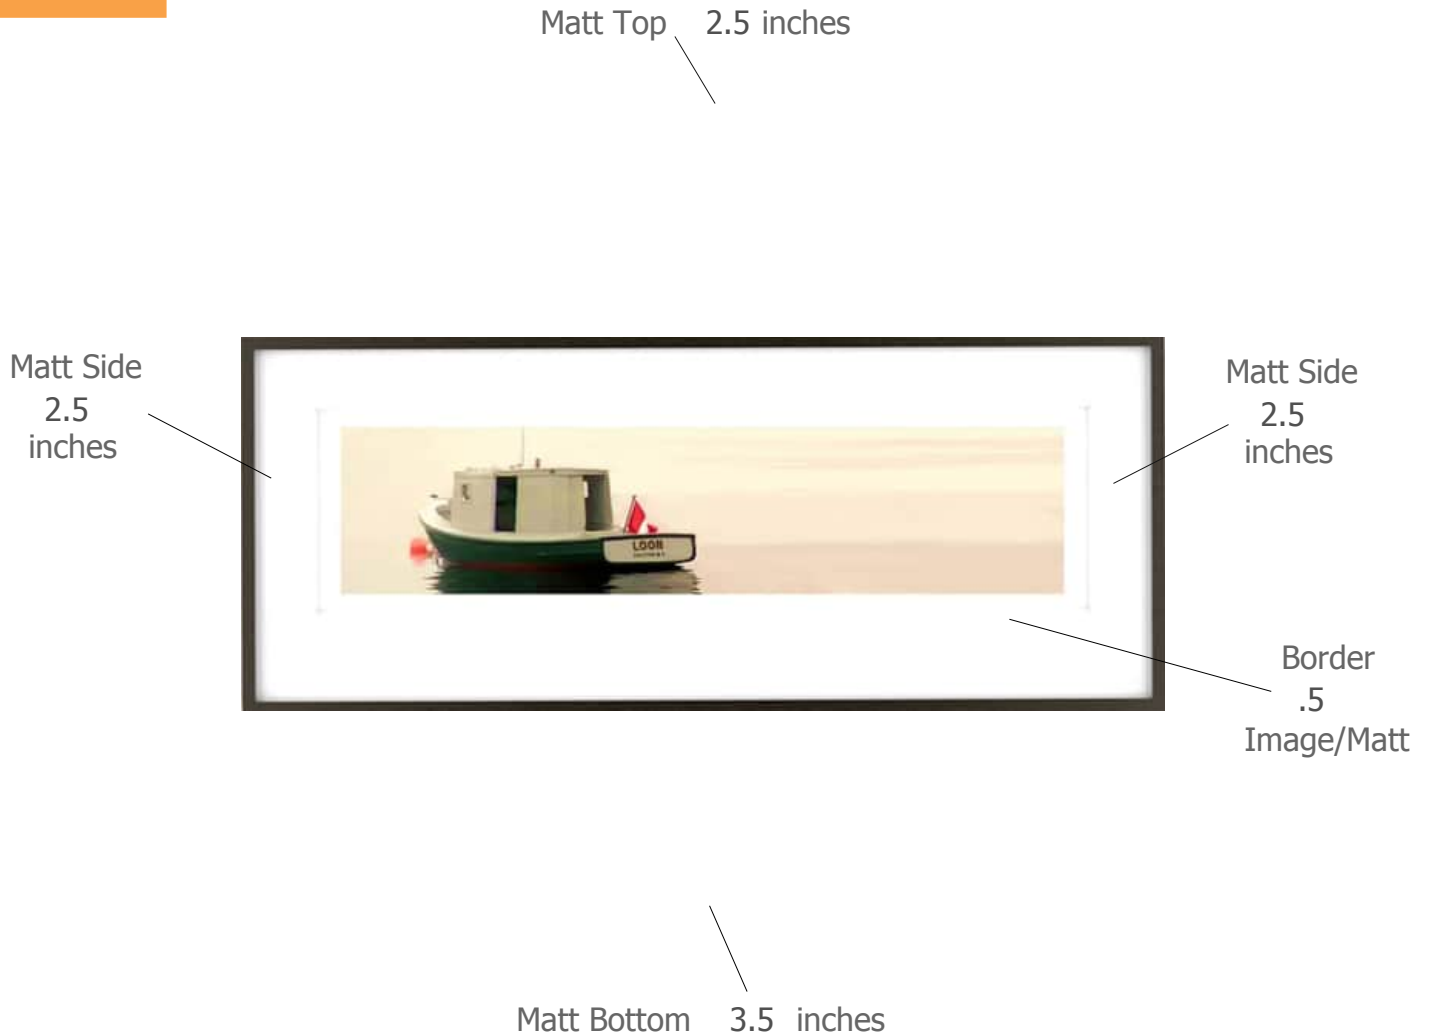

Suggested Framing

Print Title: **Loon Chester**

Molding Profile: Dusk - Nielsen 117-164

Matt Color: Whitecap - Larson Juhl - #A4803 OR Peterboro
Chalk A72

Frame Size: 13 inches high by 32 inches wide

Print Size: 6 inches high by 26 inches wide